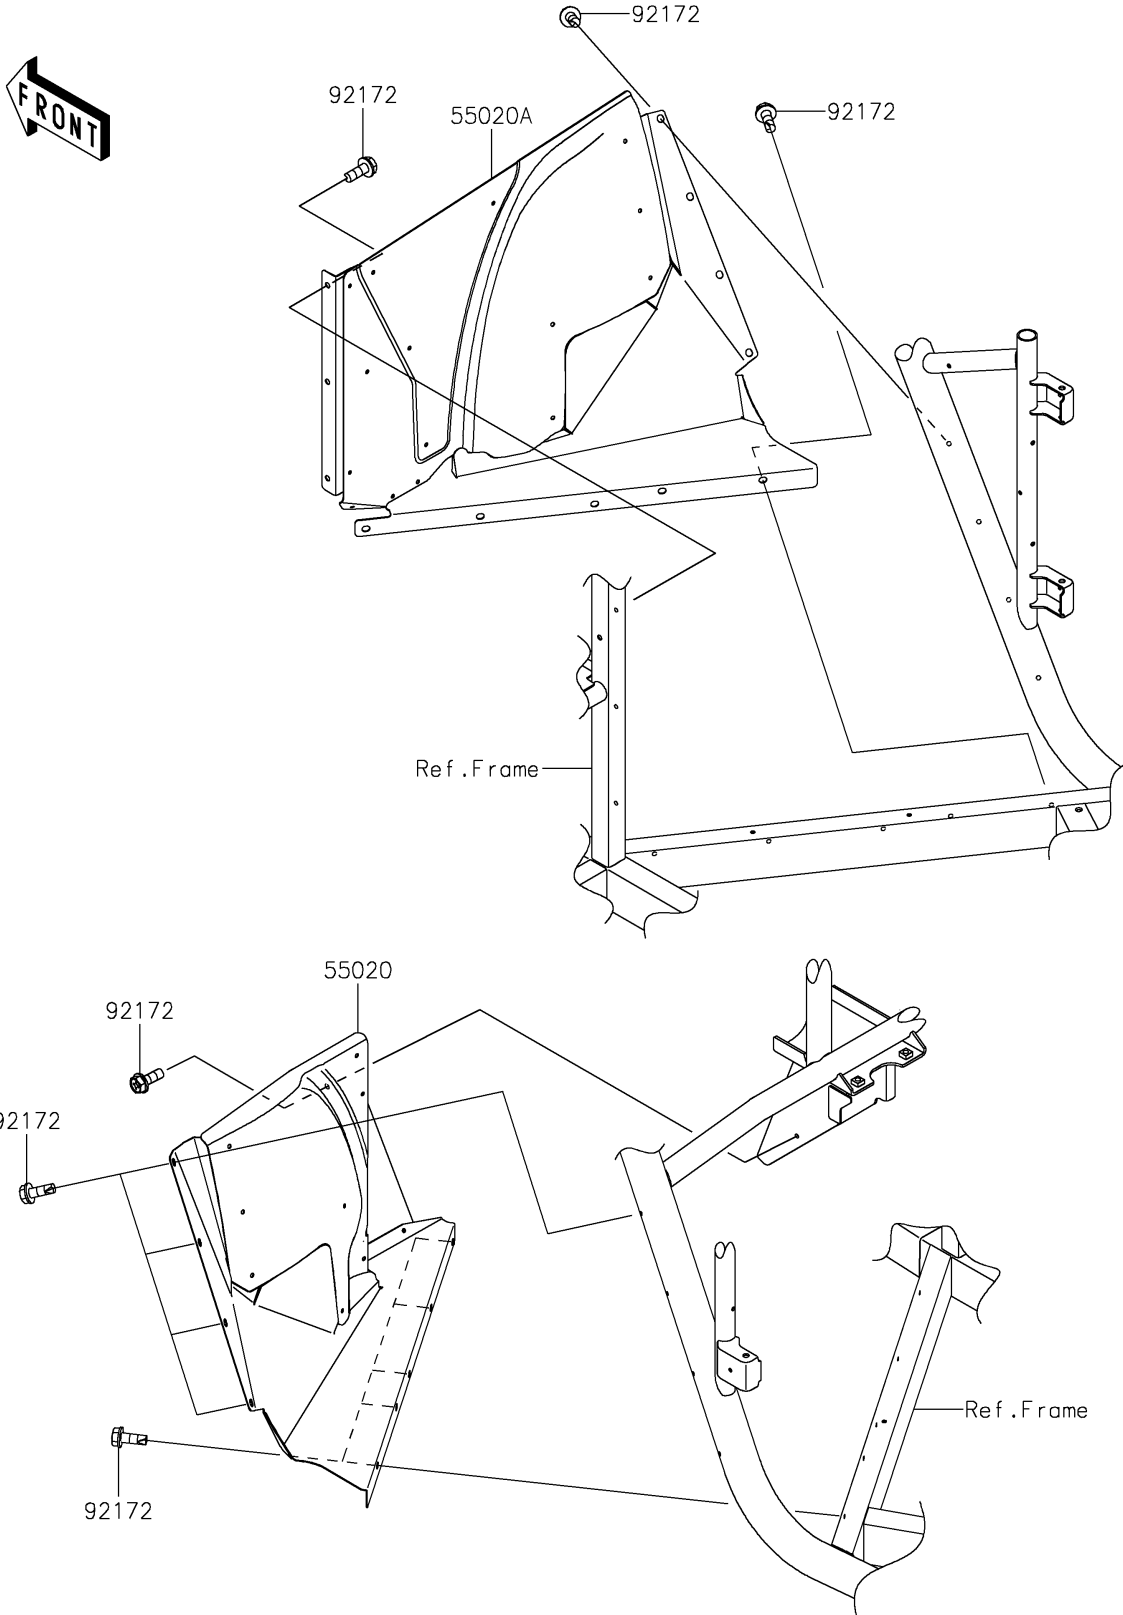

2021 TERYX4™ CAMO PARTS DIAGRAM

Guard(s)

F2680

2021 TERYX4™ CAMO PARTS LIST

Guard(s)

ITEM NAME	PART NUMBER	QUANTITY
GUARD,1PIECE,LH (Ref # 55020)	55020-2167	1
GUARD,1PIECE,RH (Ref # 55020A)	55020-2168	1
SCREW,TAPPING,6X16 (Ref # 92172)	92172-0869	22