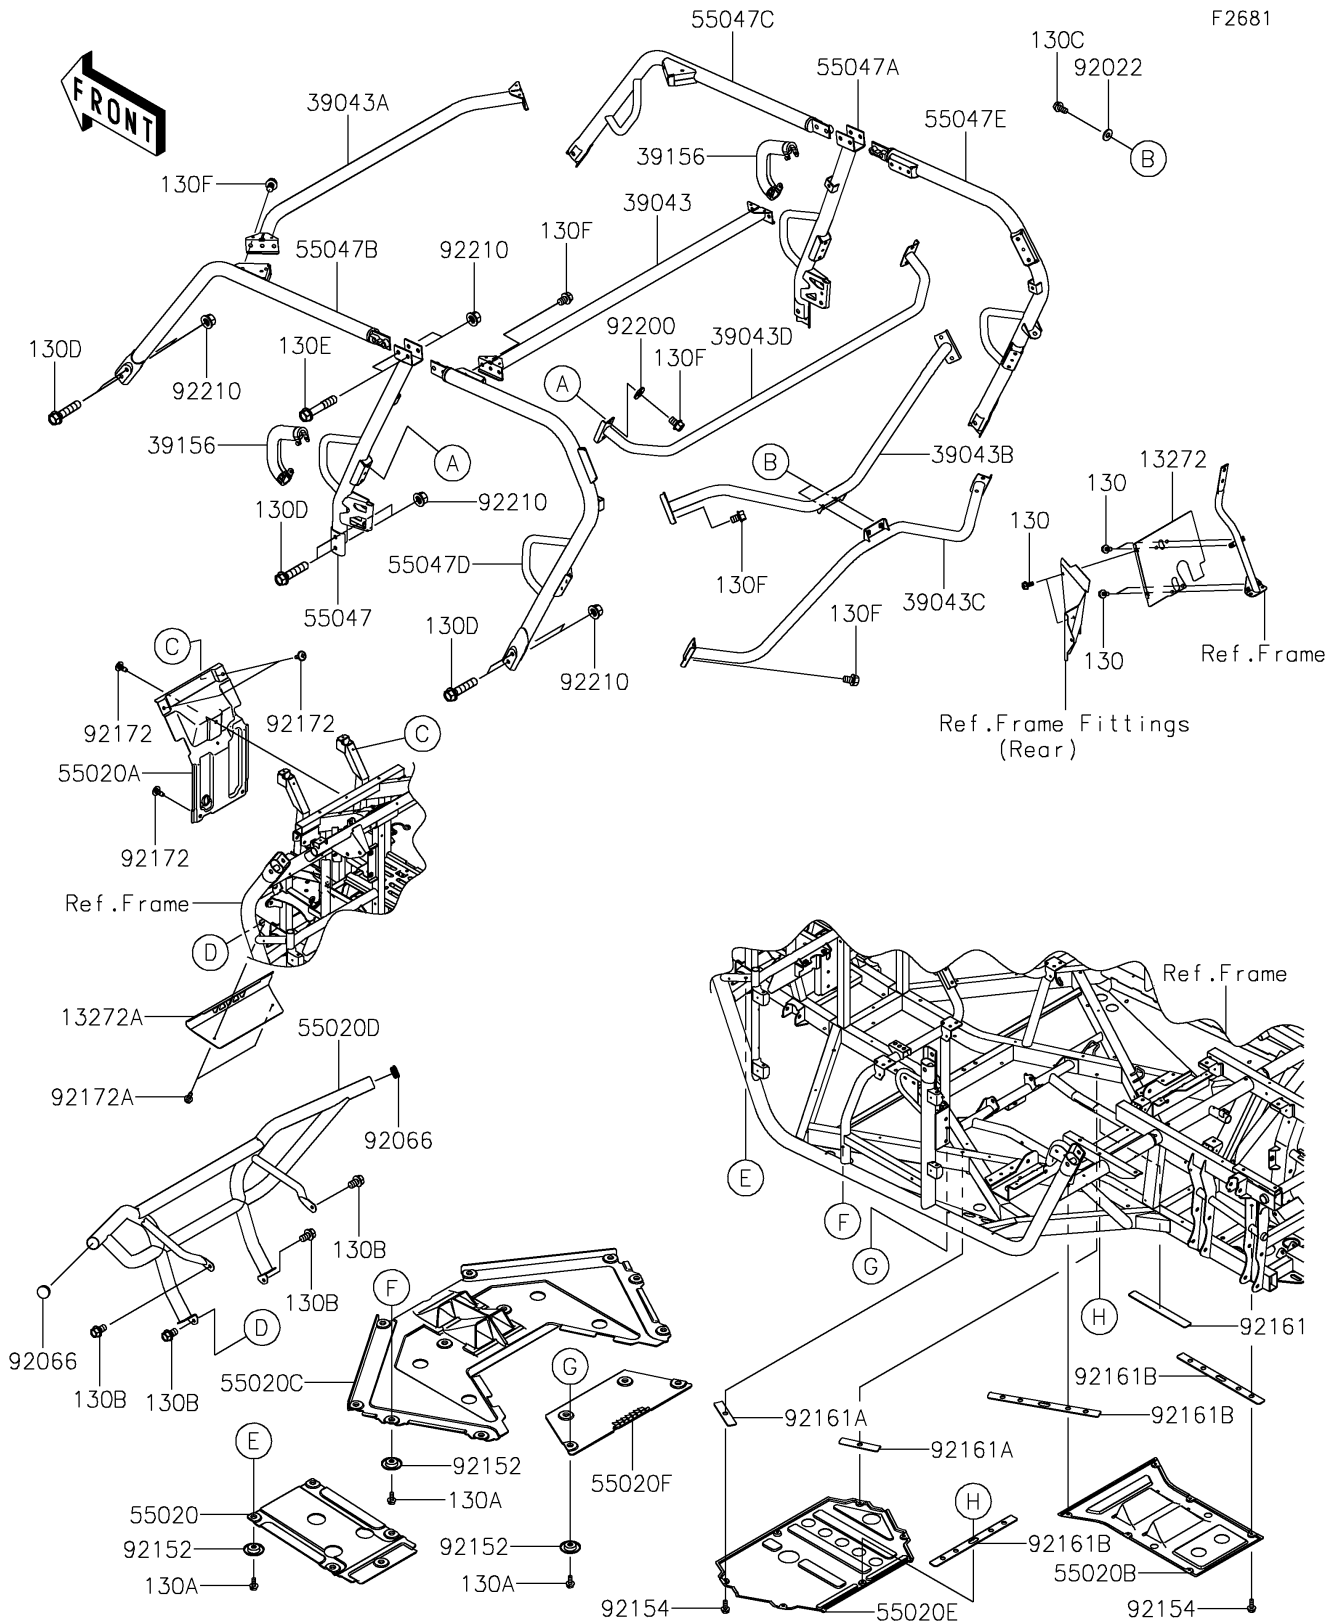

2021 TERYX4™ CAMO PARTS DIAGRAM

Guards/Cab Frame

F2681