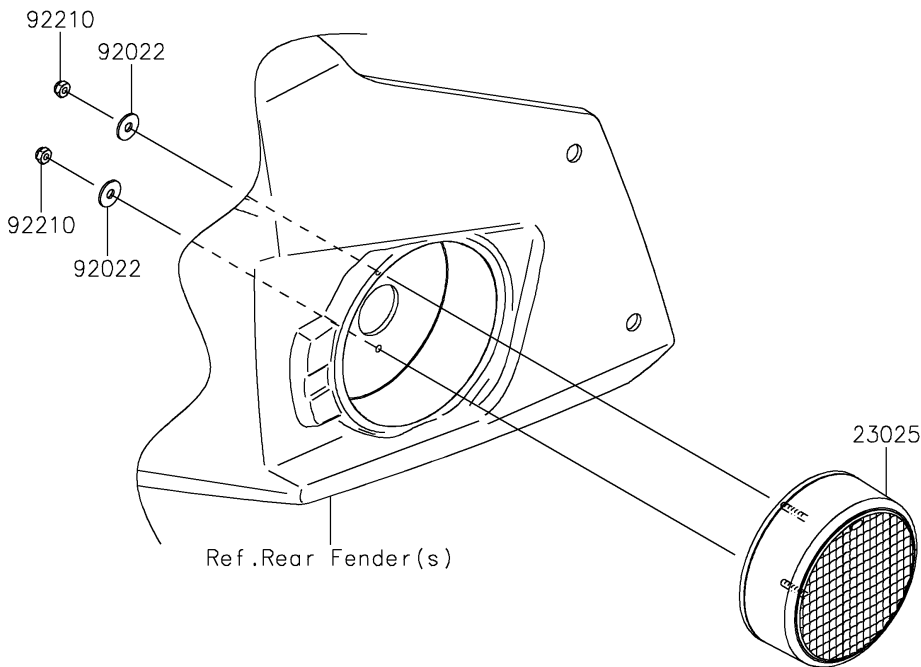

# 2021 TERYX4™ CAMO PARTS DIAGRAM

Taillight(s)

F2720

## 2021 TERYX4™ CAMO PARTS LIST

Taillight(s)

ITEM NAME	PART NUMBER	QUANTITY
LAMP-TAIL (Ref # 23025)	23025-0364	2
WASHER,4.3X12.5X1 (Ref # 92022)	92022-1949	4
NUT (Ref # 92210)	92210-0722	4