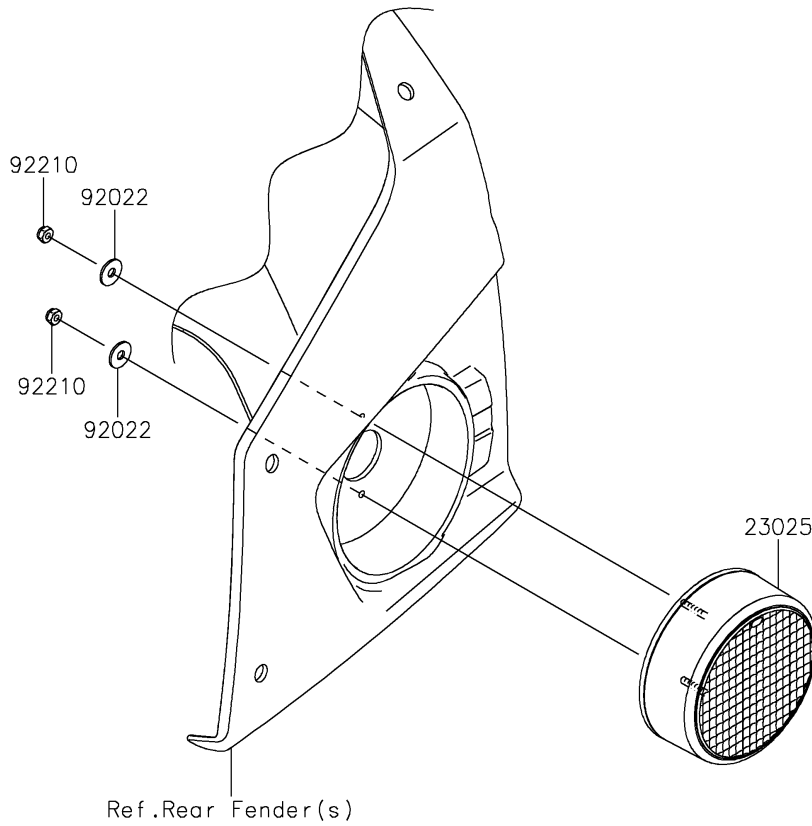

# 2021 TERYX4™ CAMO PARTS DIAGRAM

Taillight(s)

F2720

## 2021 TERYX4™ CAMO PARTS LIST

Taillight(s)

ITEM NAME	PART NUMBER	QUANTITY
LAMP-TAIL (Ref # 23025)	23025-0364	2
WASHER,4.3X12.5X1 (Ref # 92022)	92022-1949	4
NUT (Ref # 92210)	92210-0722	4