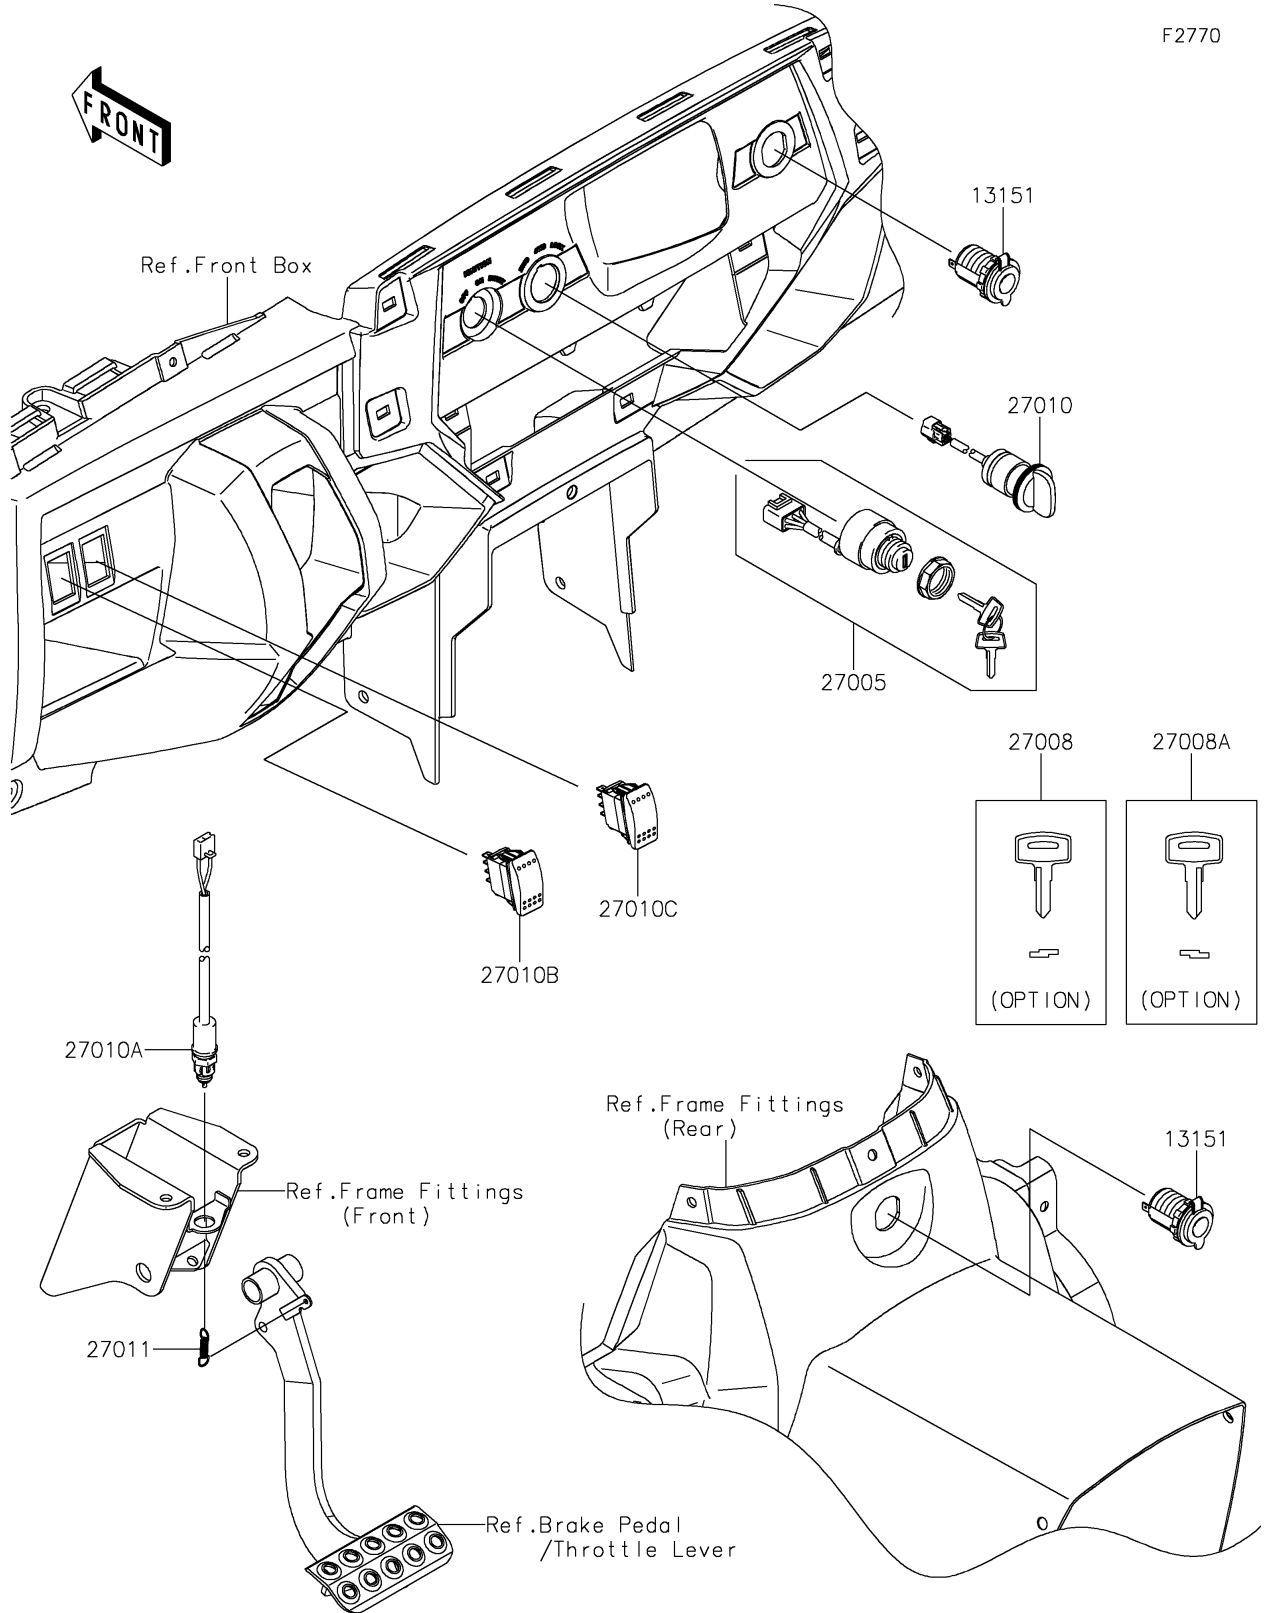

2021 TERYX4™ CAMO PARTS DIAGRAM

Ignition Switch

F2770

2021 TERYX4™ CAMO PARTS LIST

Ignition Switch

ITEM NAME	PART NUMBER	QUANTITY
SWITCH-COMP,OUTLET,12V (Ref # 13151)	13151-0556	2
SWITCH-ASSY-IGNITION (Ref # 27005)	27005-0036	1
KEY-LOCK,BLANK (Ref # 27008)	27008-1153	1
KEY-LOCK,BLANK (Ref # 27008A)	27008-1157	1
SWITCH (Ref # 27010)	27010-0706	1
SWITCH,BRAKE (Ref # 27010A)	27010-0724	1
SWITCH,OUTER (Ref # 27010B)	27010-0806	1
SWITCH,OUTER (Ref # 27010C)	27010-0807	1
SPRING,BRAKE LAMP SWITCH (Ref # 27011)	27011-006	1