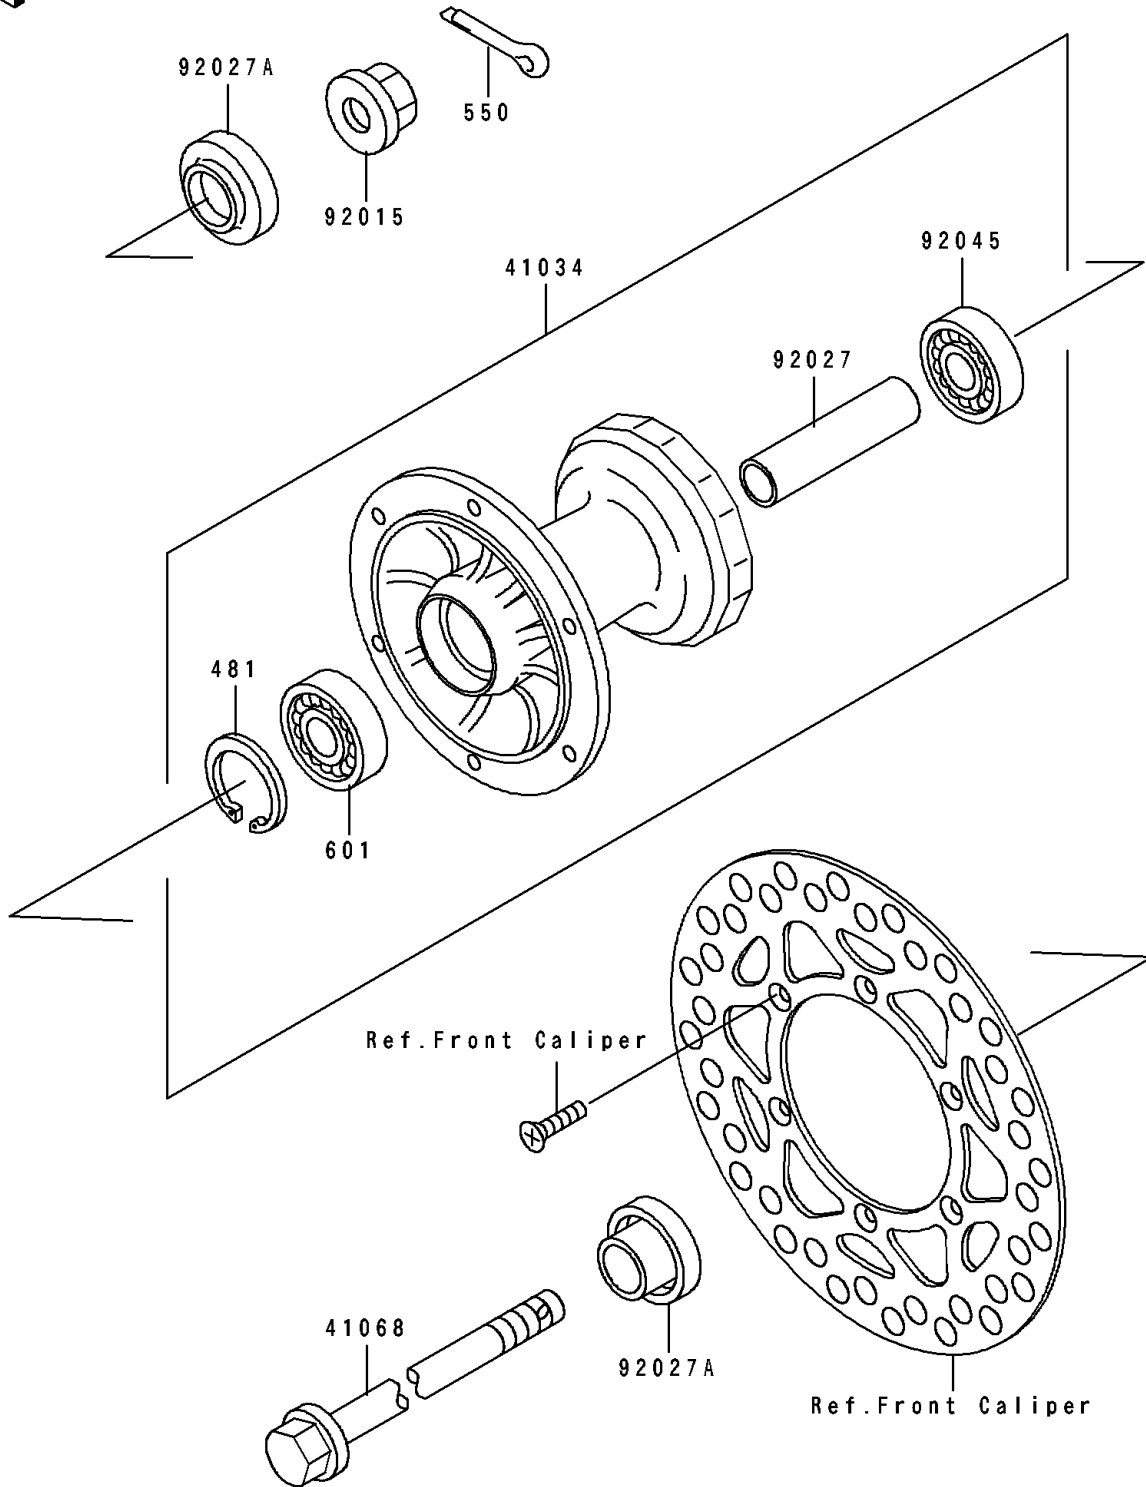

# 1994 KX80 PARTS DIAGRAM

Front Hub

F 2 2 3 0

# 1994 KX80 PARTS LIST

## Front Hub

ITEM NAME	PART NUMBER	QUANTITY
DRUM-ASSY,FRONT BRAKE (Ref # 41034)	41034-1166	1
AXLE,FR (Ref # 41068)	41068-1333	1
NUT,FLANGED,12MM (Ref # 92015)	92015-1433	1
COLLAR,L=81 (Ref # 92027)	92027-1925	1
COLLAR,L=6 (Ref # 92027A)	92027-1926	2
BEARING-BALL,TMB201LLUC3/2A (Ref # 92045)	92045-1062	1
CIRCLIP-TYPE-C,37MM (Ref # 481)	481J3700	1
PIN-COTTER,2.5X20 (Ref # 550)	550D2520	1
BEARING-BALL,#6201UUC3 (Ref # 601)	601B6301UU	1