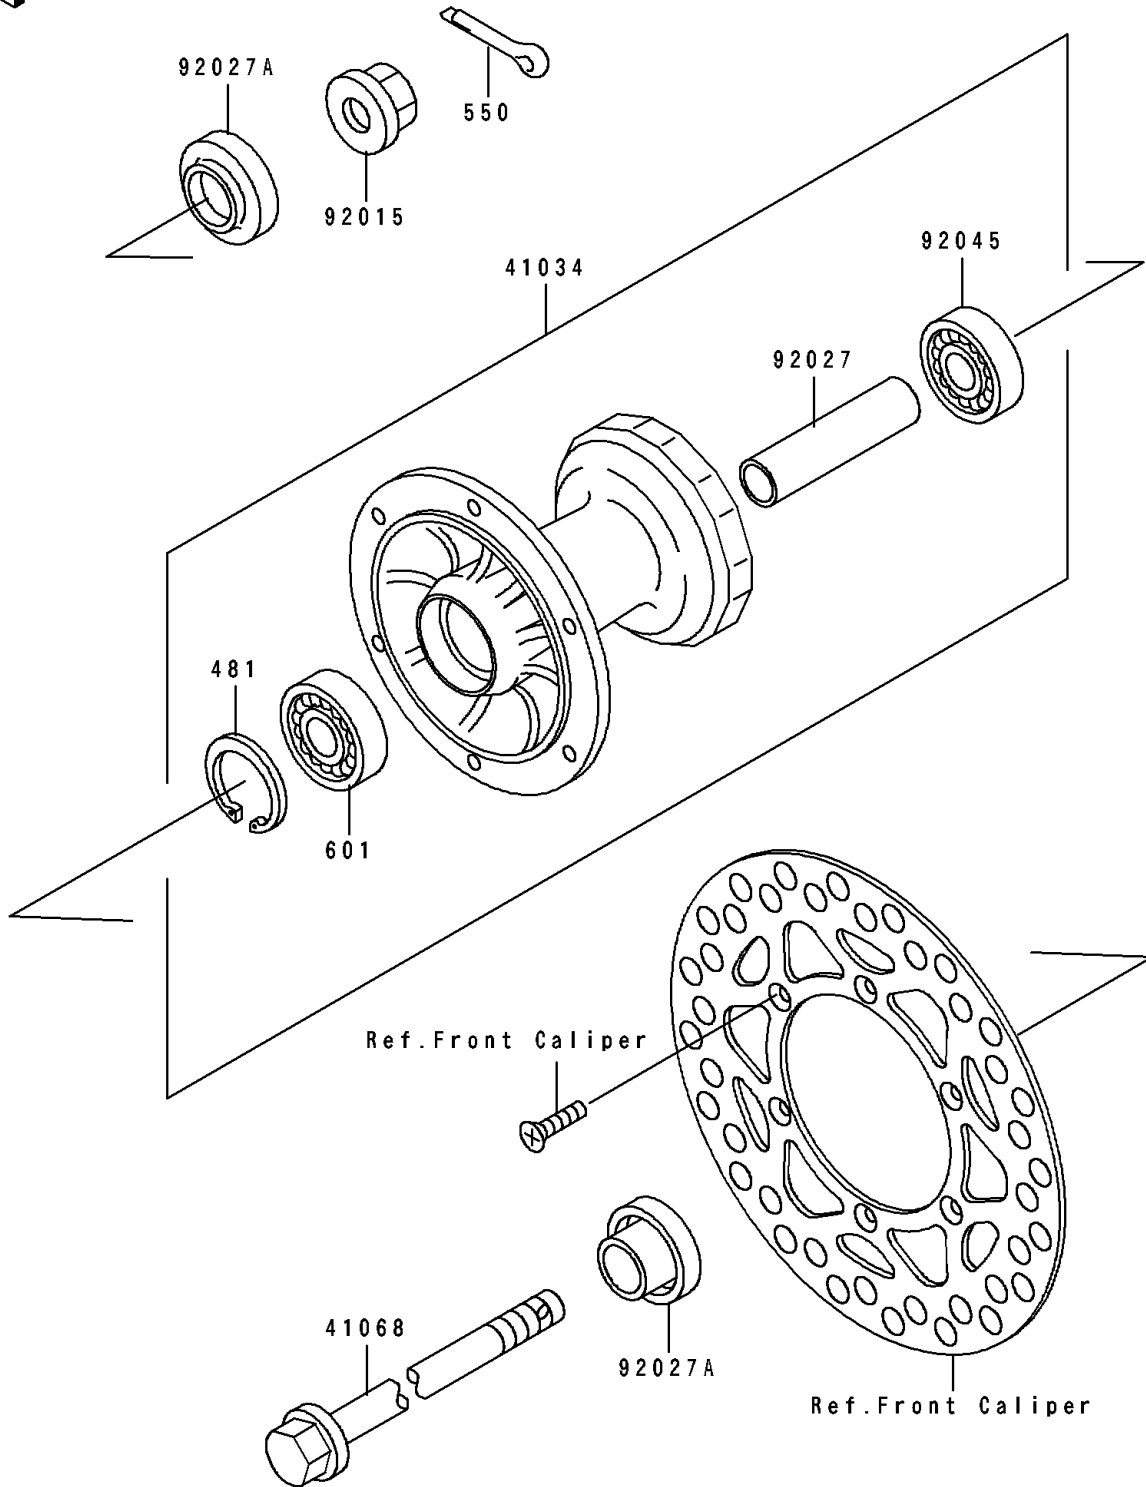

1994 Big Wheel PARTS DIAGRAM

Front Hub

F 2 2 3 0

1994 Big Wheel PARTS LIST

Front Hub

ITEM NAME	PART NUMBER	QUANTITY
DRUM-ASSY,FRONT BRAKE (Ref # 41034)	41034-1166	1
AXLE,FR (Ref # 41068)	41068-1333	1
NUT,FLANGED,12MM (Ref # 92015)	92015-1433	1
COLLAR,L=81 (Ref # 92027)	92027-1925	1
COLLAR,L=6 (Ref # 92027A)	92027-1926	2
BEARING-BALL,TMB201LLUC3/2A (Ref # 92045)	92045-1062	1
CIRCLIP-TYPE-C,37MM (Ref # 481)	481J3700	1
PIN-COTTER,2.5X20 (Ref # 550)	550D2520	1
BEARING-BALL,#6201UUC3 (Ref # 601)	601B6301UU	1