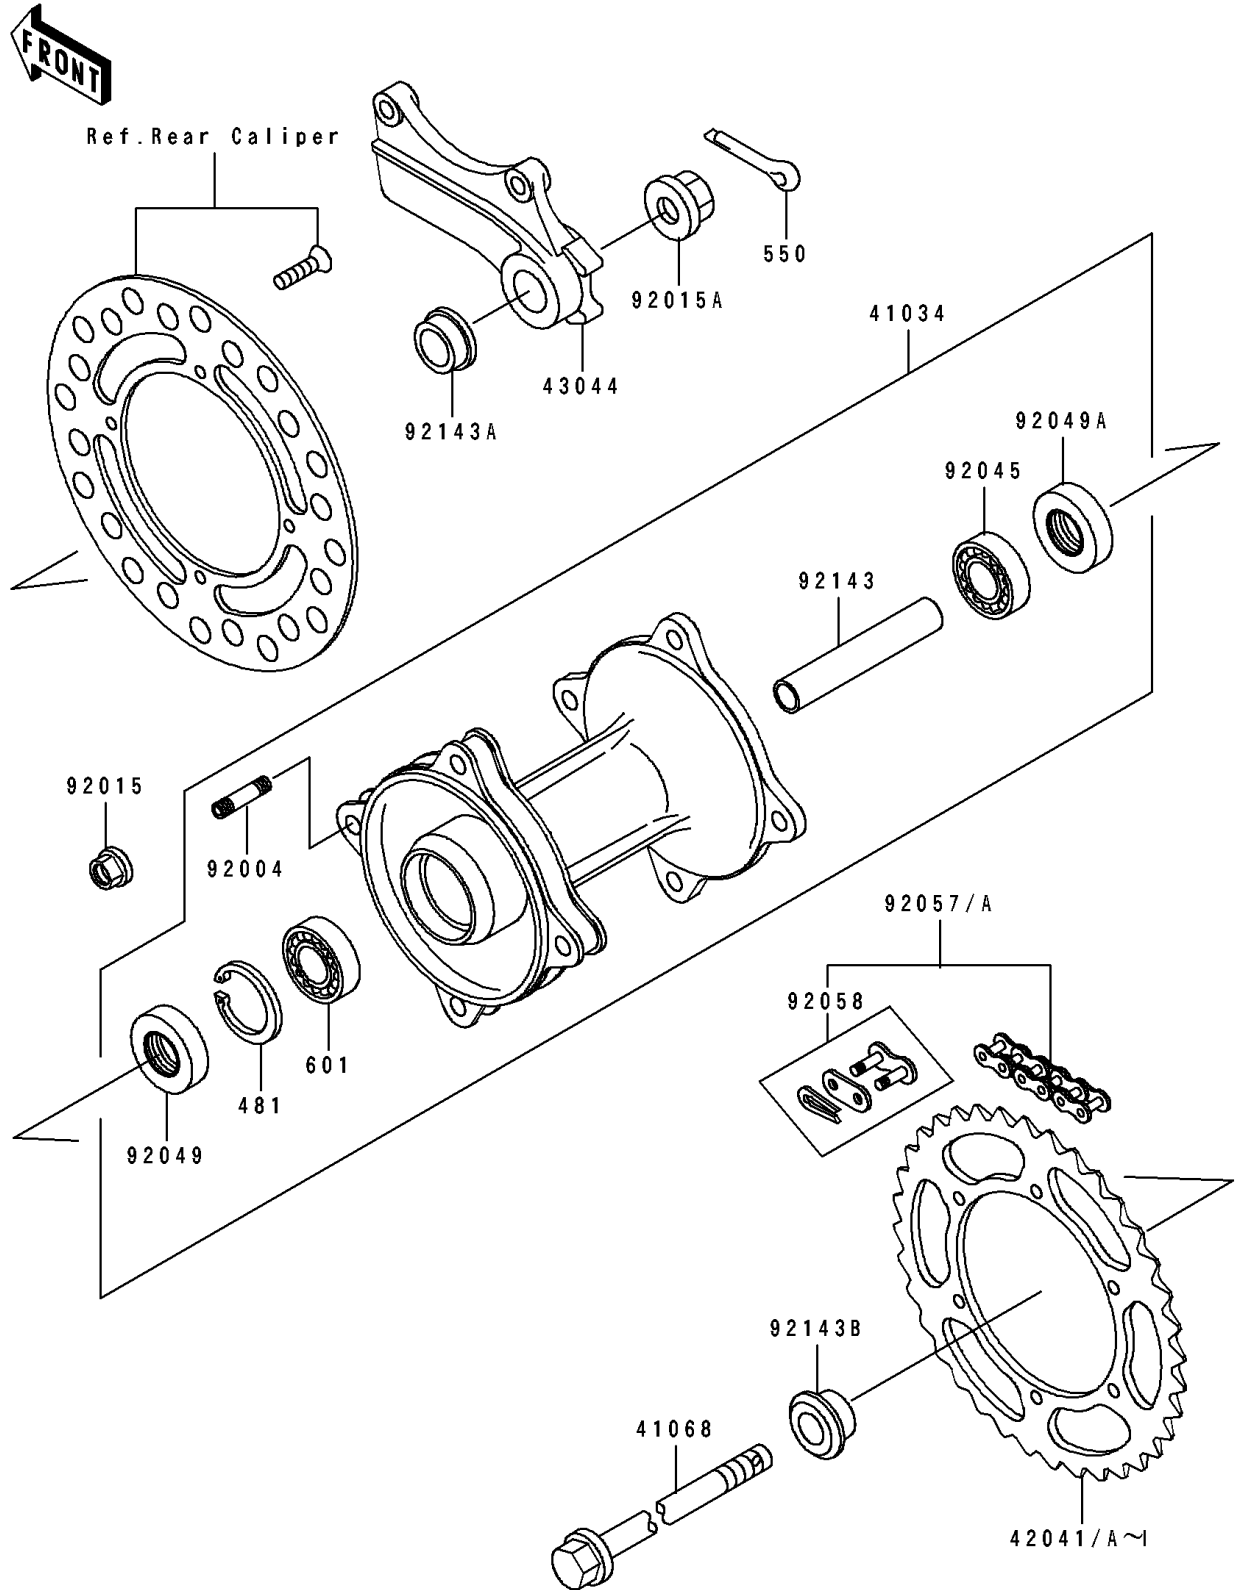

1994 Big Wheel PARTS DIAGRAM

Rear Hub

F 2240

1994 Big Wheel PARTS LIST

Rear Hub

ITEM NAME	PART NUMBER	QUANTITY
DRUM-ASSY,REAR BRAKE (Ref # 41034)	41034-1194	1
AXLE,RR (Ref # 41068)	41068-1302	1
SPROCKET-HUB,54T (Ref # 42041A)	42041-1223	1
SPROCKET-HUB,52T (Ref # 42041F)	42041-1245	1
SPROCKET-HUB,53T (Ref # 42041G)	42041-1246	1
SPROCKET-HUB,55T (Ref # 42041H)	42041-1247	1
SPROCKET-HUB,56T (Ref # 42041I)	42041-1248	1
HOLDER-COMP-CALIPER (Ref # 43044)	43044-1073	1
STUD,8X16 (Ref # 92004)	92004-1183	4
NUT,8MM (Ref # 92015)	92015-1432	4
NUT,FLANGED,12MM (Ref # 92015A)	92015-1433	1
BEARING-BALL,TMB201LLUC3/2A (Ref # 92045)	92045-1062	1
SEAL-OIL,DD20377 (Ref # 92049)	92049-1096	1
SEAL-OIL,DC17343.5 (Ref # 92049A)	92049-1290	1
CHAIN,DRIVE,DID420DSX124L (Ref # 92057A)	92057-1315	1
JOINT-CHAIN (Ref # 92058)	92058-1066	1
COLLAR,12.2X17.3X107.5 (Ref # 92143)	92143-1282	1
COLLAR,REAR AXLE,L=12 (Ref # 92143A)	92143-1284	1
COLLAR,REAR AXLE,L=14.5 (Ref # 92143B)	92143-1286	1
CIRCLIP-TYPE-C,37MM (Ref # 481)	481J3700	1
PIN-COTTER,2.5X20 (Ref # 550)	550D2520	1
BEARING-BALL,#6201UUC3 (Ref # 601)	601B6301UU	1