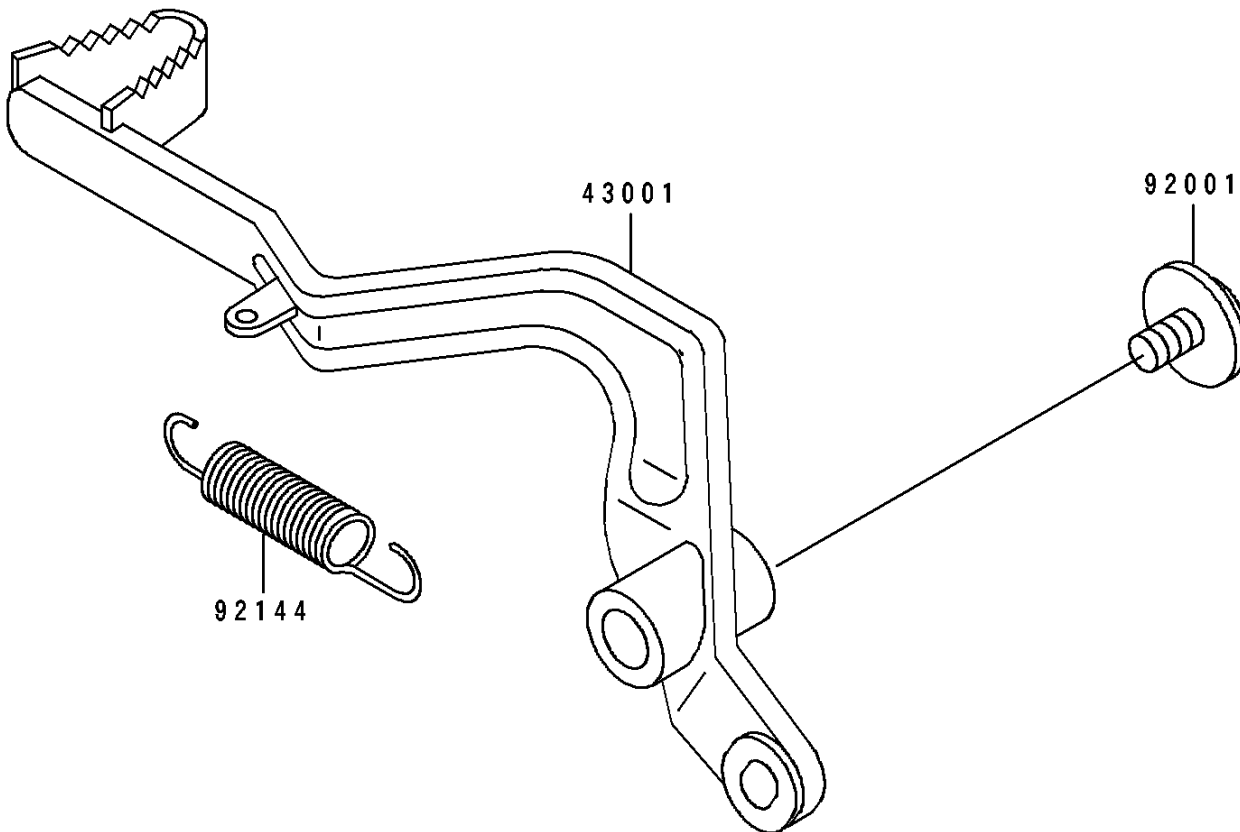

1994 Big Wheel PARTS DIAGRAM

Brake Pedal

F2260

1994 Big Wheel PARTS LIST

Brake Pedal

ITEM NAME	PART NUMBER	QUANTITY
LEVER-BRAKE,PEDAL,SILVER NO.25 (Ref # 43001)	43001-1301-CE	1
BOLT,FLANGED,6X10 (Ref # 92001)	92001-1034	1
SPRING,BRAKE PEDAL RETURN (Ref # 92144)	92144-1047	1