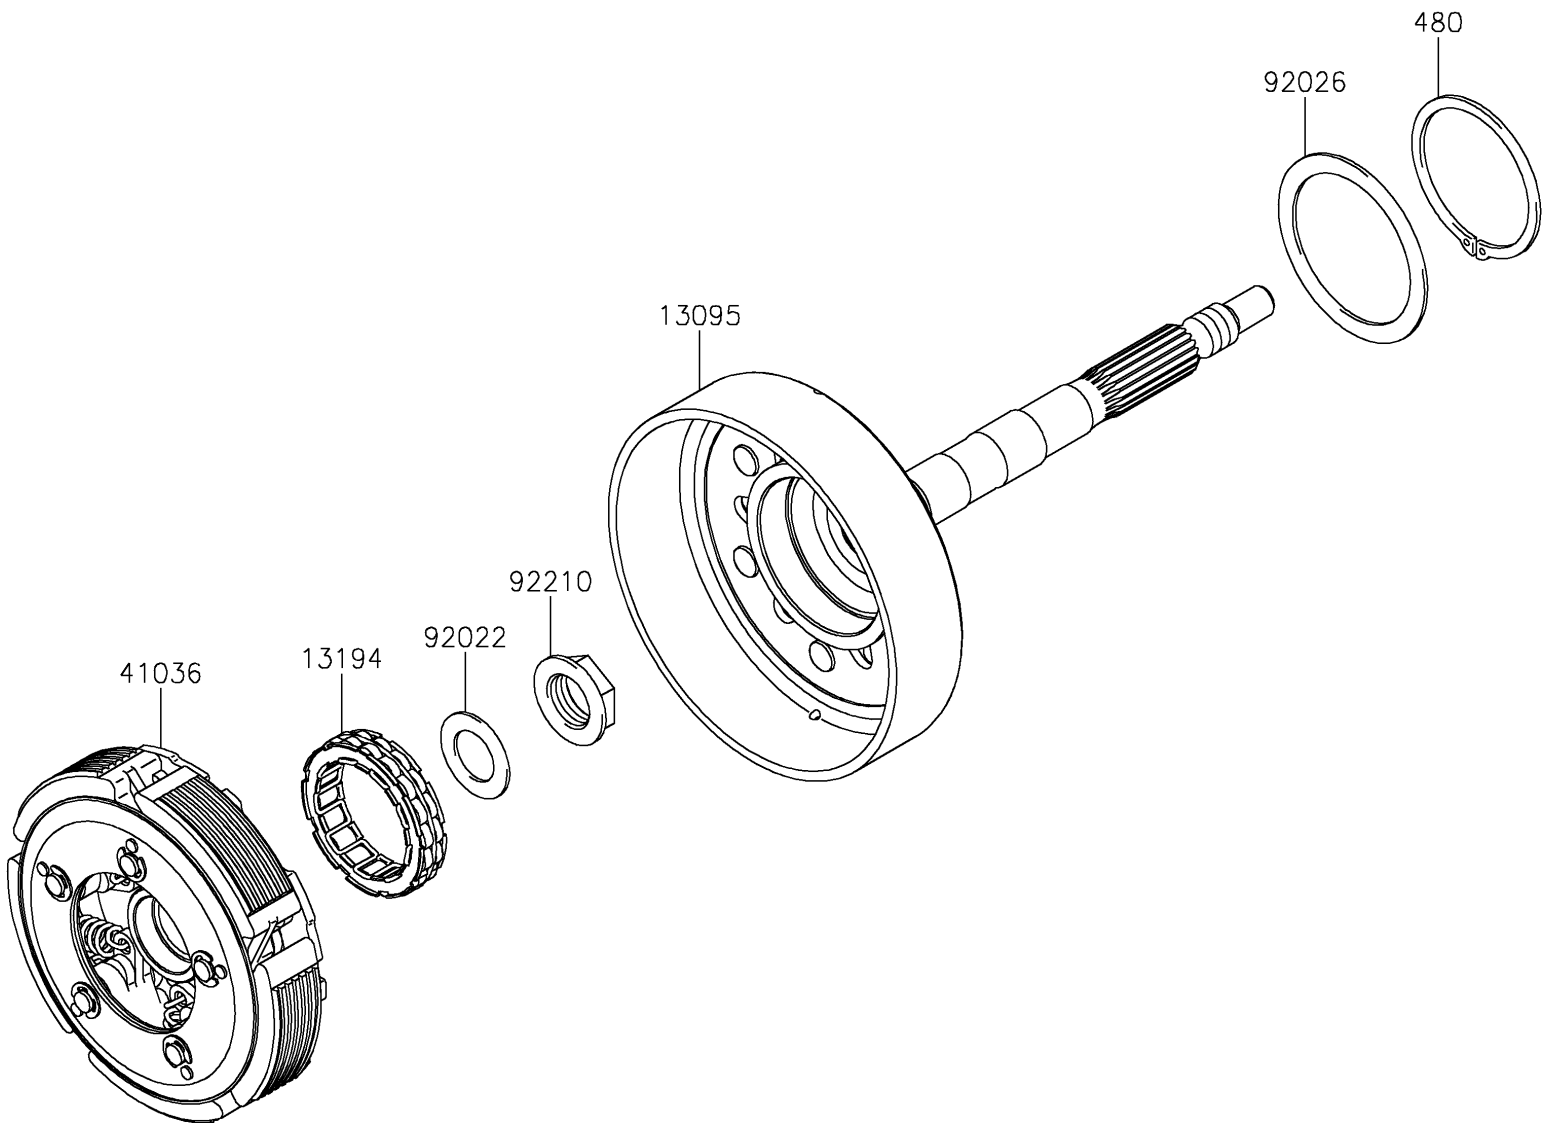

2021 TERYX® S LE PARTS DIAGRAM

Clutch

E1350

2021 TERYX® S LE PARTS LIST

Clutch

ITEM NAME	PART NUMBER	QUANTITY
HOUSING-COMP-CLUTCH (Ref # 13095)	13095-0554	1
CLUTCH-ONEWAY (Ref # 13194)	13194-0555	1
HUB-ASSY (Ref # 41036)	41036-0639	1
WASHER,20.5X34X1.4 (Ref # 92022)	92022-168	1
SPACER (Ref # 92026)	92026-0710	1
NUT,20MM (Ref # 92210)	92210-0711	1
CIRCLIP-TYPE-C,60MM (Ref # 480)	480J6000	1