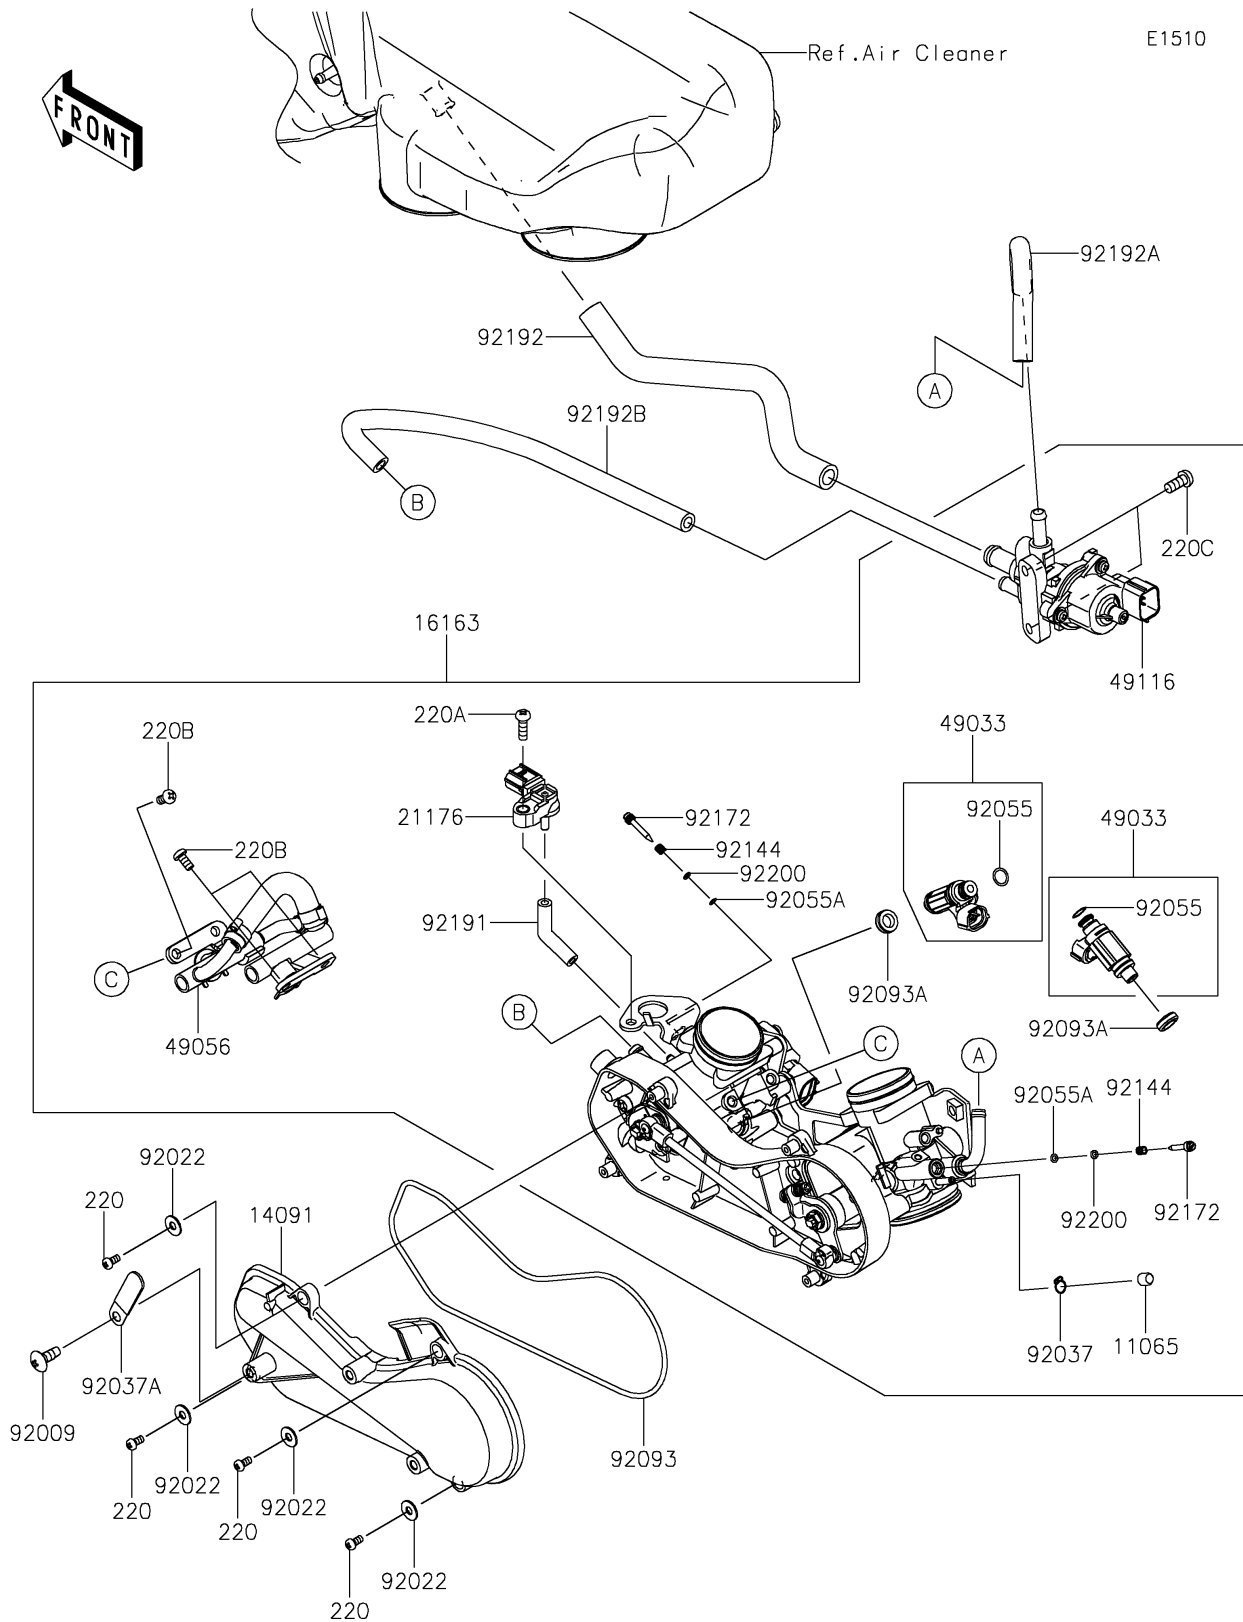

# 2021 TERYX® S LE PARTS DIAGRAM

Throttle

## 2021 TERYX® S LE PARTS LIST

### Throttle

ITEM NAME	PART NUMBER	QUANTITY
CAP (Ref # 11065)	11065-0072	1
COVER,THROTTLE LINK (Ref # 14091)	14091-1731	1
THROTTLE-ASSY,36EIS (Ref # 16163)	16163-0790	1
SENSOR,PRESSURE (Ref # 21176)	21176-0906	1
NOZZLE-INJECTION (Ref # 49033)	49033-0011	2
PIPE-INJECTION (Ref # 49056)	49056-0033	1
VALVE-ASSY,ISC (Ref # 49116)	49116-0021	1
SCREW,6X12 (Ref # 92009)	92009-1480	1
WASHER,5.2X13X1 (Ref # 92022)	92022-1380	4
CLAMP,TUBE (Ref # 92037)	92037-1124	1
CLAMP,L=45 (Ref # 92037A)	92037-1539	1
RING-O,INJECTION NOZZLE (Ref # 92055)	92055-1622	2
RING-O,AIR SCREW (Ref # 92055A)	92055-1658	2
SEAL (Ref # 92093)	92093-0082	1
SEAL (Ref # 92093A)	92093-0127	2
SPRING,THROTTLE STOP SCREW (Ref # 92144)	92144-1674	2
SCREW (Ref # 92172)	92172-0156	2
TUBE,3.2X7.4X70 (Ref # 92191)	92191-1552	1
TUBE,ISC-CHAMBER (Ref # 92192)	92192-0948	1
TUBE,ISC-THROTTLE RR (Ref # 92192A)	92192-1211	1
TUBE,ISC-THROTTLE FR (Ref # 92192B)	92192-1212	1
WASHER,PILOT AIR SCREW (Ref # 92200)	92200-1564	2
SCREW-PAN-CROS,4X8 (Ref # 220)	220AA0408	4
SCREW-PAN-CROS,5X16 (Ref # 220A)	220AA0516	1
SCREW-PAN-CROS,6X12 (Ref # 220B)	220AA0612	4
SCREW-PAN-CROS,6X14 (Ref # 220C)	220AA0614	2