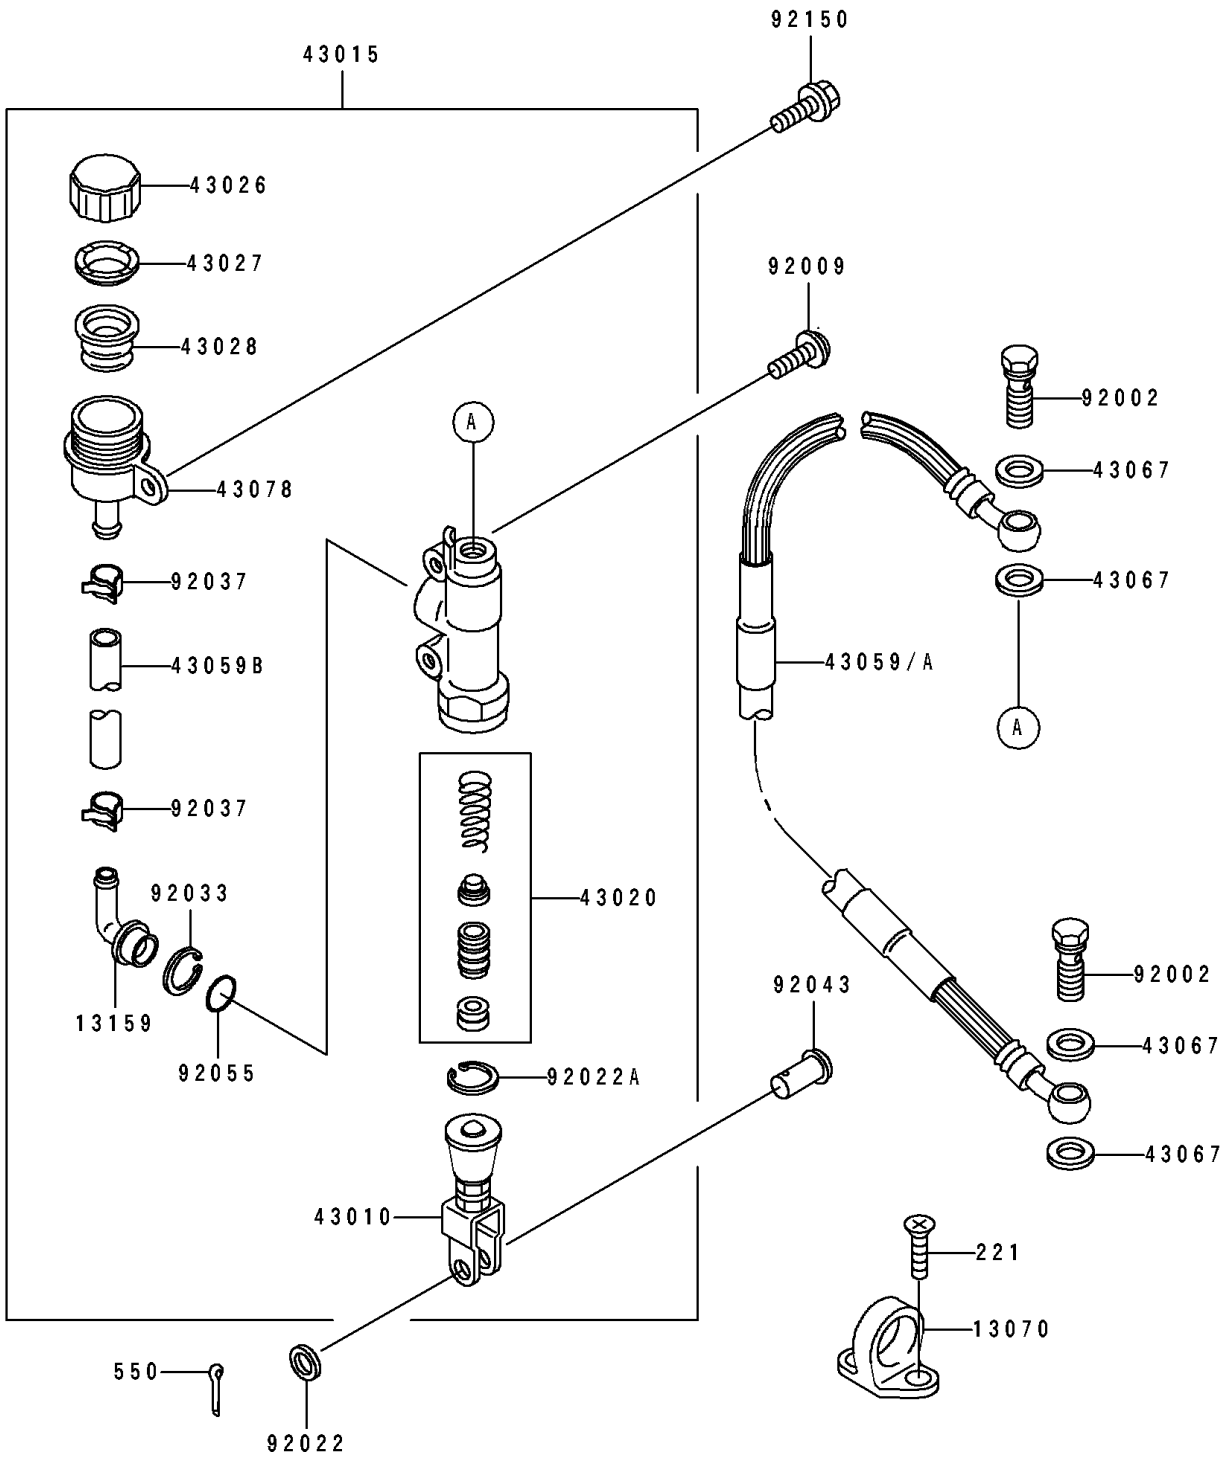

1994 KX80 PARTS DIAGRAM

Rear Master Cylinder

F2293

1994 KX80 PARTS LIST

Rear Master Cylinder

ITEM NAME	PART NUMBER	QUANTITY
GUIDE,HOSE (Ref # 13070)	13070-1144	2
CONNECTOR (Ref # 13159)	13159-1056	1
ROD-ASSY-BRAKE (Ref # 43010)	43010-1063	1
CYLINDER-ASSY-MASTER,RR (Ref # 43015)	43015-1446	1
PISTON-COMP-BRAKE (Ref # 43020)	43020-1094	1
CAP-BRAKE (Ref # 43026)	43026-1058	1
PLATE-DIAPHRAGM (Ref # 43027)	43027-1052	1
DIAPHRAGM (Ref # 43028)	43028-1060	1
HOSE-BRAKE,RR,L=540 (Ref # 43059)	43059-1654	1
HOSE-BRAKE,RR MASTER CYLINDER (Ref # 43059B)	43059-1670	1
WASHER,10.5X15X1.5 (Ref # 43067)	43067-001	4
RESERVOIR (Ref # 43078)	43078-1068	1
BOLT,OIL,L=23 (Ref # 92002)	92002-1888	2
SCREW,6X14,WHITE (Ref # 92009)	92009-1287	2
WASHER,8.5X13X1 (Ref # 92022)	92022-1028	1
WASHER,CIRCRIP (Ref # 92022A)	92022-1601	1
RING-SNAP,20.5MM (Ref # 92033)	92033-1186	1
CLAMP (Ref # 92037)	92037-1710	2
PIN,8MM (Ref # 92043)	92043-1303	1
RING-O,MASTER CYLINDER (Ref # 92055)	92055-1251	1
BOLT,6X14 (Ref # 92150)	92150-1340	1
SCREW-CSK-CROS,6X10 (Ref # 221)	221B0610	4
PIN-COTTER,2.0X15 (Ref # 550)	550D2015	1