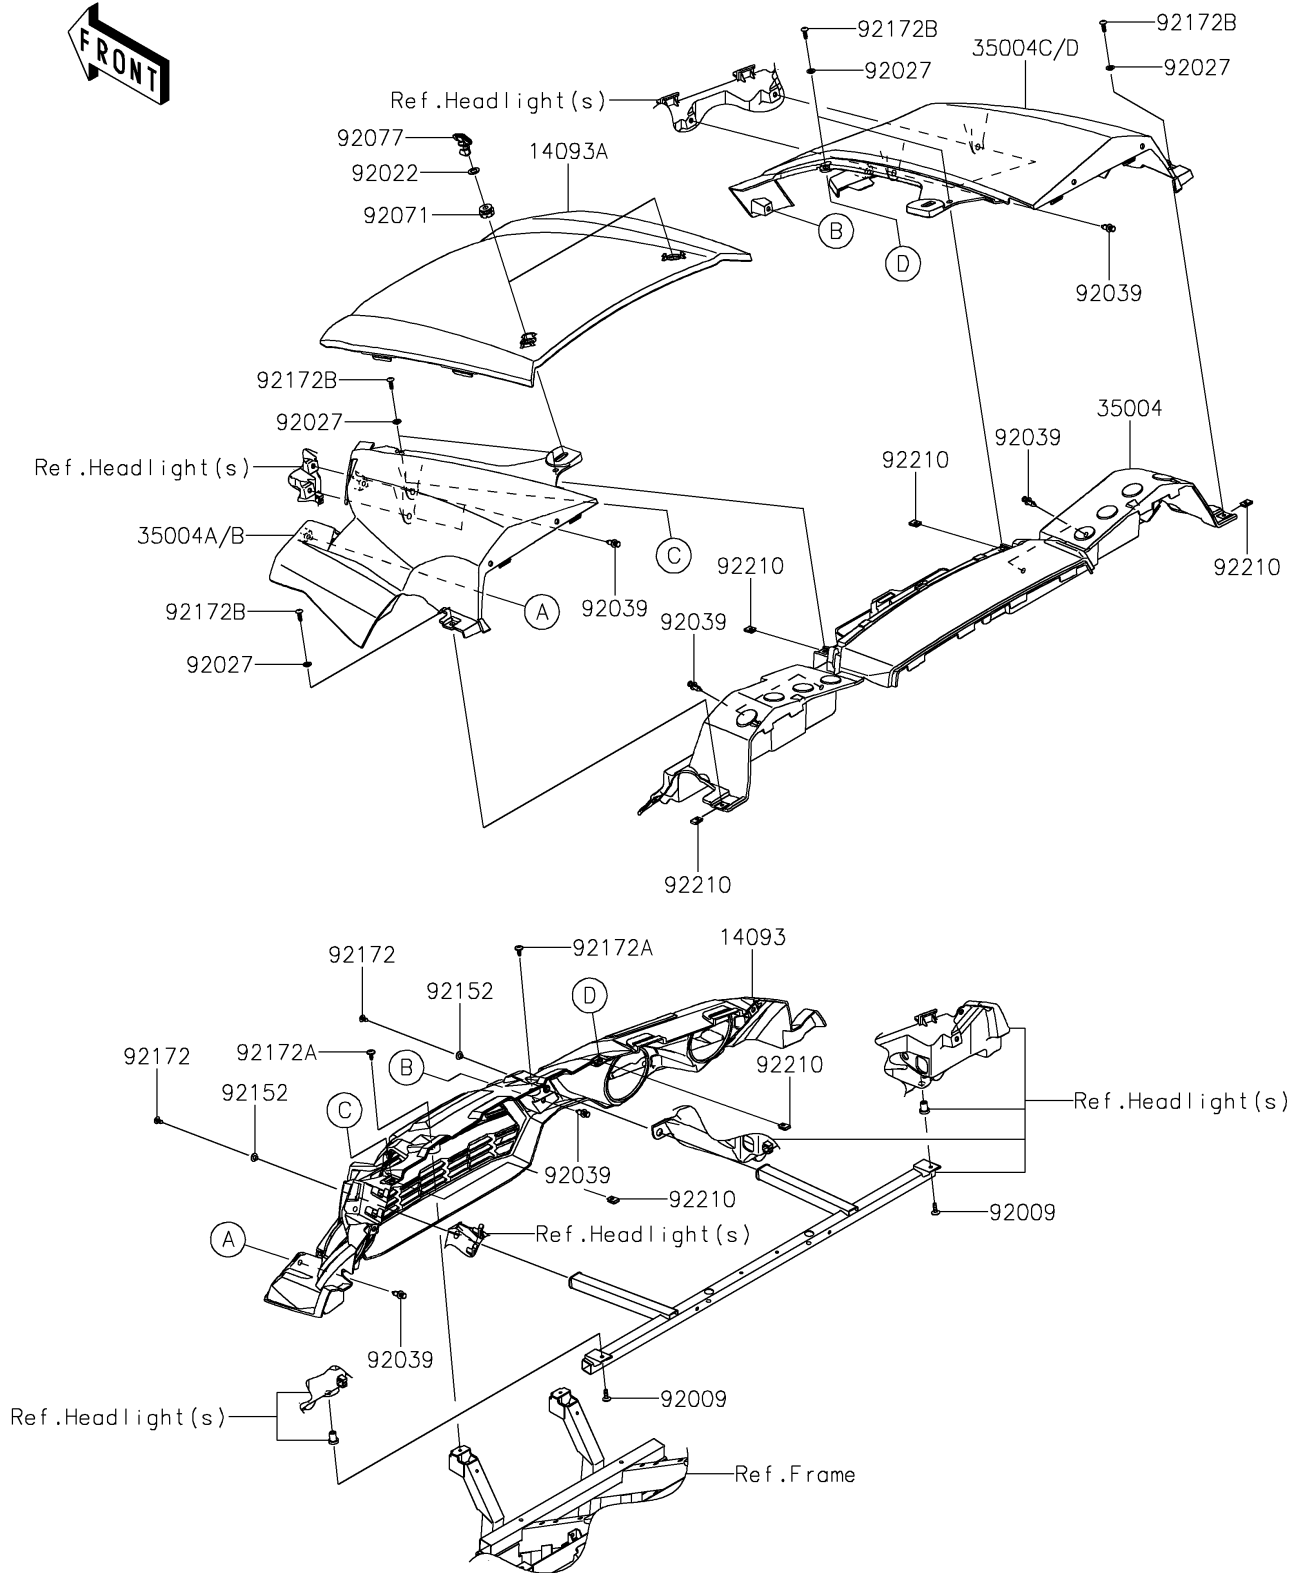

2021 TERYX® S PARTS DIAGRAM

Front Fender(s)

F2171

2021 TERYX® S PARTS LIST

Front Fender(s)

ITEM NAME	PART NUMBER	QUANTITY
COVER,FR GRILL (Ref # 14093)	14093-0202	1
COVER,HOOD,EBONY (Ref # 14093A)	14093-0211-H8	1
FENDER-FRONT,RR (Ref # 35004)	35004-0345	1
FENDER-FRONT,LH,C.L.GREEN (Ref # 35004A)	35004-0346-57A	1
FENDER-FRONT,LH,C.P.RED (Ref # 35004B)	35004-0346-V9	1
FENDER-FRONT,RH,C.L.GREEN (Ref # 35004C)	35004-0347-57A	1
FENDER-FRONT,RH,C.P.RED (Ref # 35004D)	35004-0347-V9	1
SCREW,6X20 (Ref # 92009)	92009-1289	2
WASHER,12.5X22X1.2 (Ref # 92022)	92022-072	2
COLLAR (Ref # 92027)	92027-4020	6
RIVET (Ref # 92039)	92039-0776	12
GROMMET (Ref # 92071)	92071-0746	2
KNOB (Ref # 92077)	92077-0033	2
COLLAR,6.3X8.3X7.2 (Ref # 92152)	92152-1865	2
SCREW,TAPPING,6X16 (Ref # 92172)	92172-0739	2
SCREW,6X16 (Ref # 92172A)	92172-0826	2
SCREW,TAPPING,6X20 (Ref # 92172B)	92172-0883	6
NUT,LEAF SPRING,6MM (Ref # 92210)	92210-0624	6