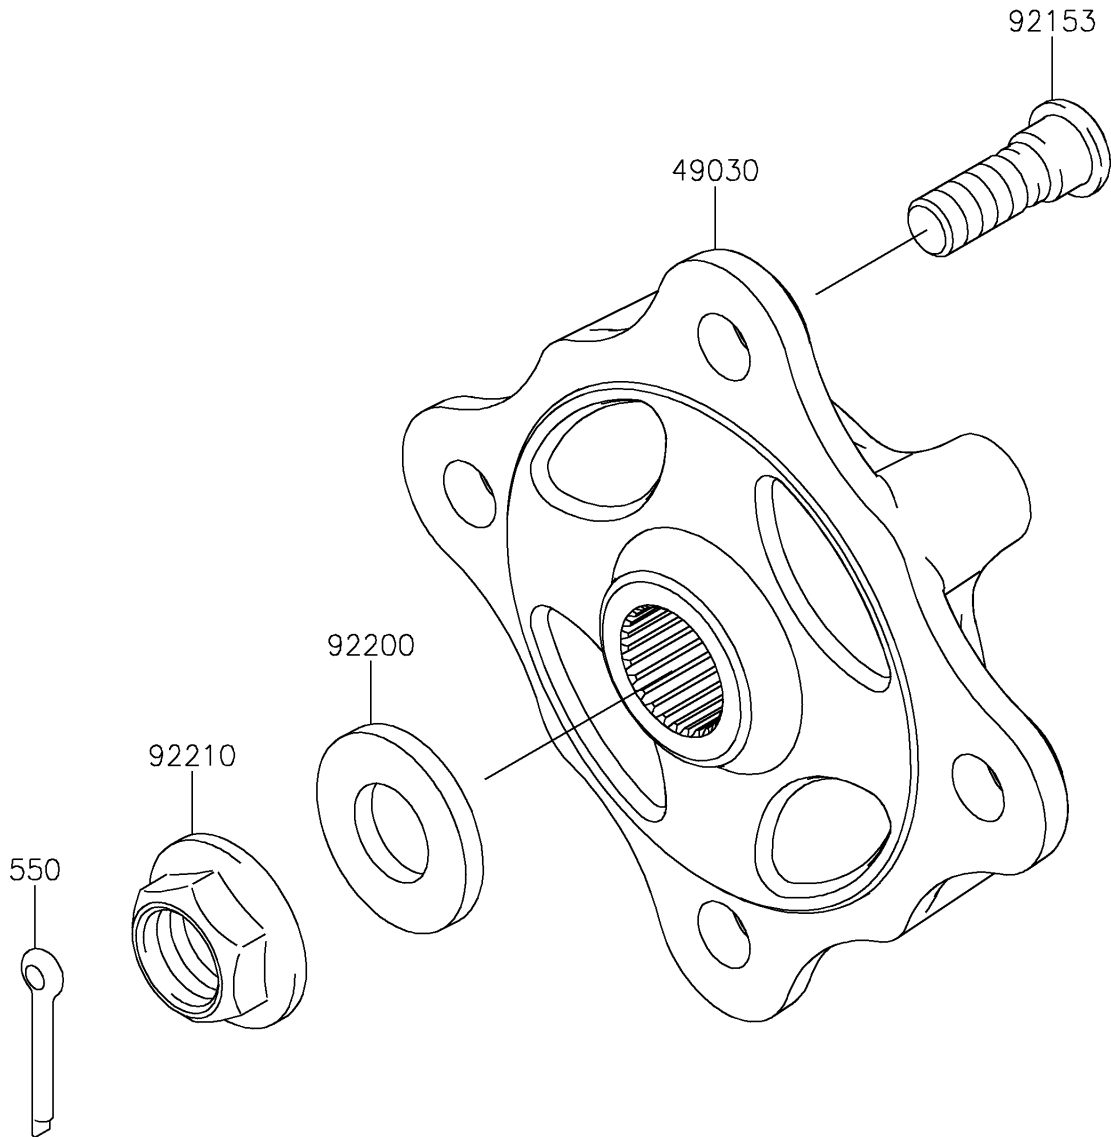

2021 TERYX® S PARTS DIAGRAM

Front Hubs/Brakes

F2230

2021 TERYX® S PARTS LIST

Front Hubs/Brakes

ITEM NAME	PART NUMBER	QUANTITY
HUB,FR (Ref # 49030)	49030-0560	2
BOLT,12MM (Ref # 92153)	92153-1915	8
WASHER,20.3X41X4.5 (Ref # 92200)	92200-0921	2
NUT,FLANGED,20MM (Ref # 92210)	92210-2093	2
PIN-COTTER,4.0X30 (Ref # 550)	550AA4030	2