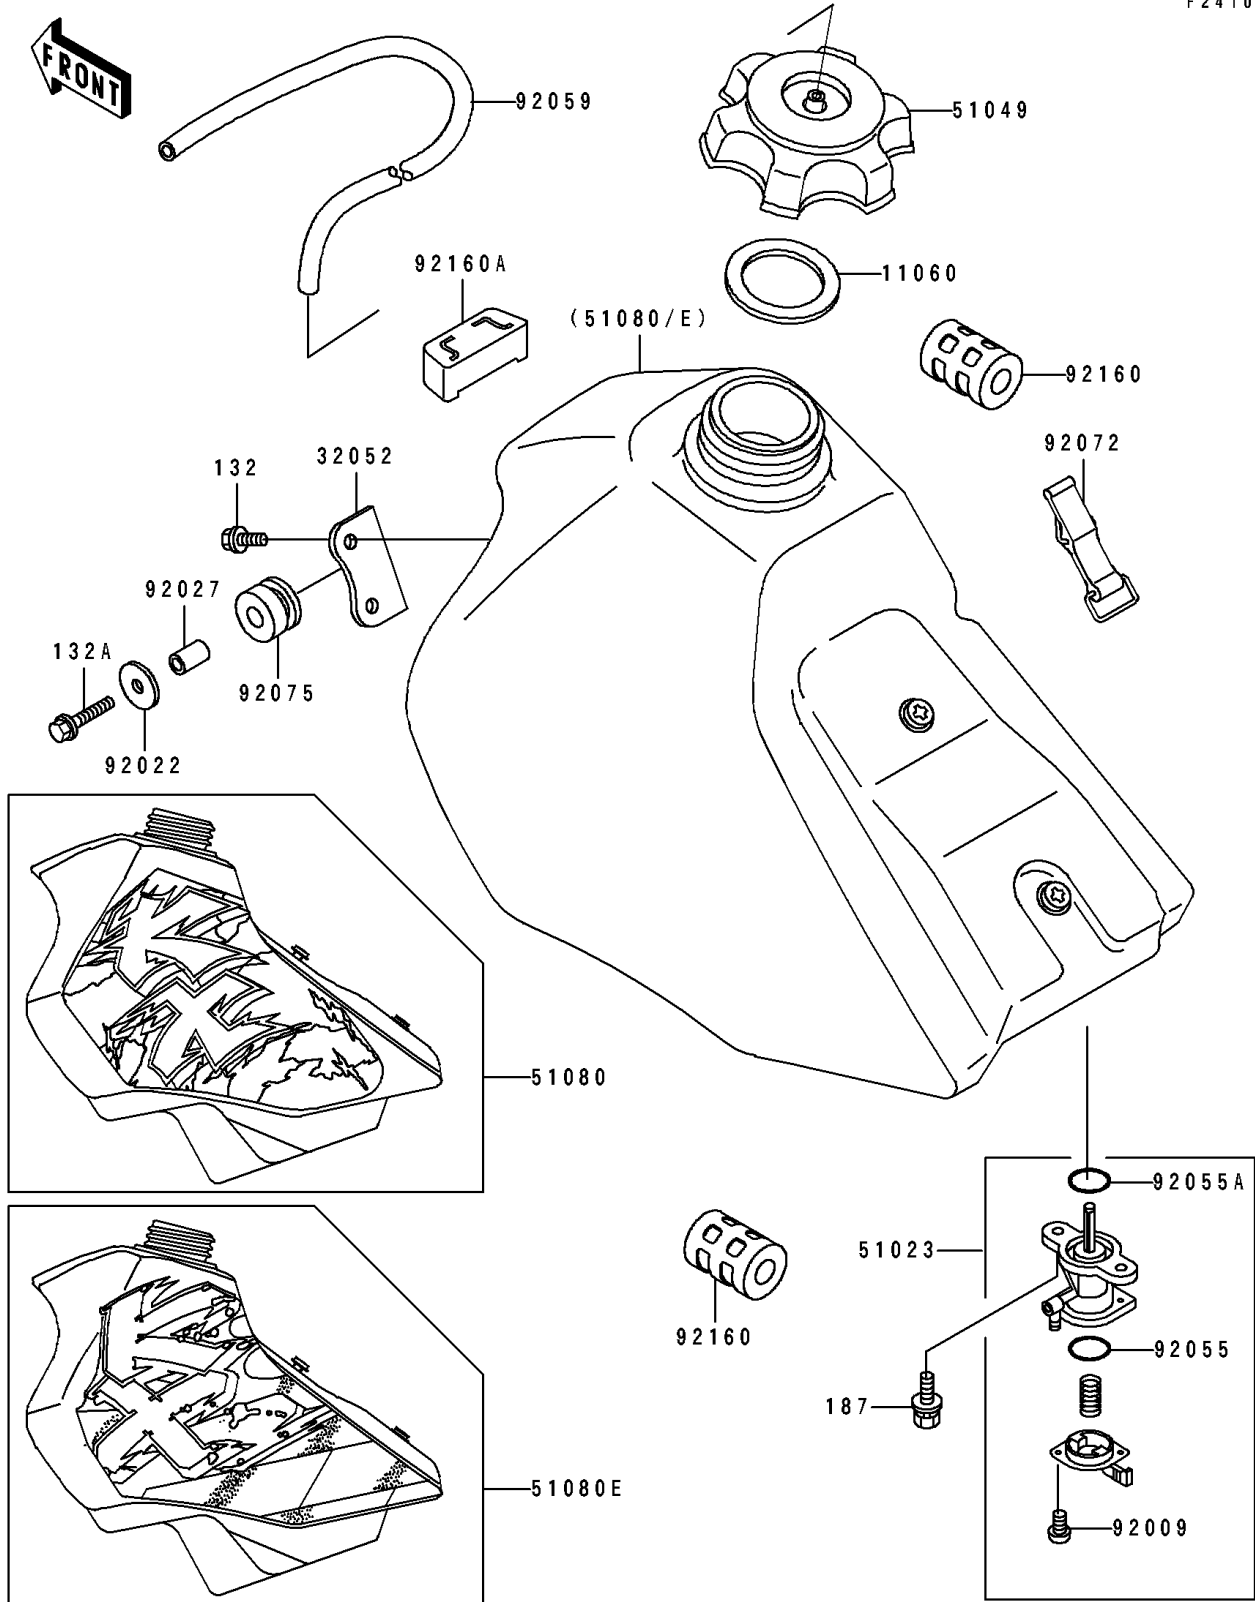

# 1994 KX80 PARTS DIAGRAM

Fuel Tank

F2410

# 1994 KX80 PARTS LIST

## Fuel Tank

ITEM NAME	PART NUMBER	QUANTITY
GASKET,FUEL TANK CAP (Ref # 11060)	11060-1340	1
BRACKET-TANK (Ref # 32052)	32052-1169	1
TAP-ASSY,FUEL (Ref # 51023)	51023-1115	1
CAP-TANK,FUEL (Ref # 51049)	51049-1089	1
TANK-COMP-FUEL,L.GREEN (Ref # 51080)	51080-5037-6W	1
SCREW,3X8 (Ref # 92009)	92009-1386	2
WASHER,6.5X24X2 (Ref # 92022)	92022-1690	1
COLLAR,6.8X10X17 (Ref # 92027)	92027-1833	1
RING-O,FUEL TAP LEVER (Ref # 92055)	92055-1299	1
RING-O,FUEL TAP PACKING (Ref # 92055A)	92055-1300	1
TUBE,5X9X350 (Ref # 92059)	92059-1265	1
BAND,FUEL TANK (Ref # 92072)	92072-1229	1
DAMPER (Ref # 92075)	92075-1660	1
DAMPER,FUEL TANK (Ref # 92160)	92160-1236	2
DAMPER (Ref # 92160A)	92160-1255	1
BOLT-FLANGED-SMALL (Ref # 132)	132G0612	2
BOLT-FLANGED-SMALL (Ref # 132A)	132G0630	1
BOLT-UPSET-WSP (Ref # 187)	187B0616	2