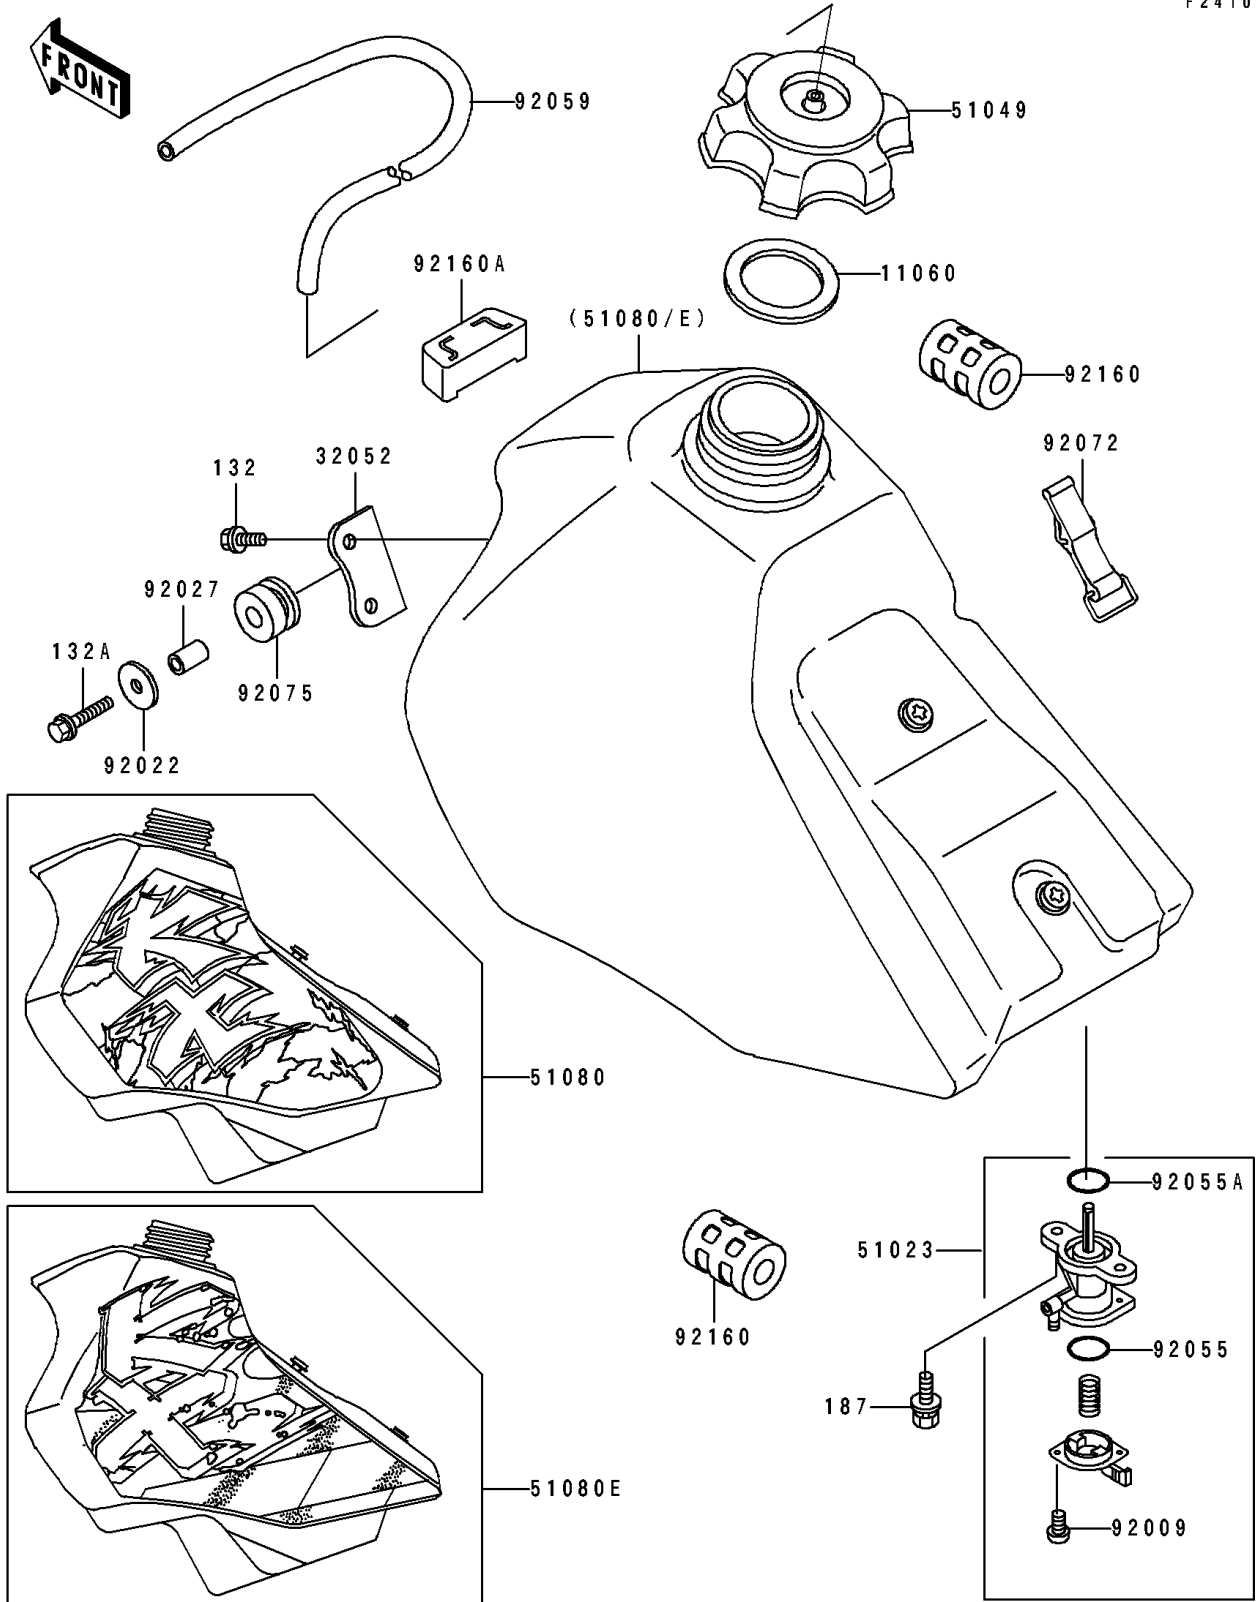

# 1995 KX80 PARTS DIAGRAM

Fuel Tank

F2410

# 1995 KX80 PARTS LIST

## Fuel Tank

ITEM NAME	PART NUMBER	QUANTITY
GASKET,FUEL TANK CAP (Ref # 11060)	11060-1340	1
BRACKET-TANK (Ref # 32052)	32052-1169	1
TAP-ASSY,FUEL (Ref # 51023)	51023-1115	1
CAP-TANK,FUEL (Ref # 51049)	51049-1089	1
TANK-COMP-FUEL,L.GREEN (Ref # 51080E)	51080-5125-6W	1
SCREW,3X8 (Ref # 92009)	92009-1386	2
WASHER,6.5X24X2 (Ref # 92022)	92022-1690	1
COLLAR,6.8X10X17 (Ref # 92027)	92027-1833	1
RING-O,FUEL TAP LEVER (Ref # 92055)	92055-1299	1
RING-O,FUEL TAP PACKING (Ref # 92055A)	92055-1300	1
TUBE,5X9X350 (Ref # 92059)	92059-1265	1
BAND,FUEL TANK (Ref # 92072)	92072-1229	1
DAMPER (Ref # 92075)	92075-1660	1
DAMPER,FUEL TANK (Ref # 92160)	92160-1236	2
DAMPER (Ref # 92160A)	92160-1255	1
BOLT-FLANGED-SMALL (Ref # 132)	132G0612	2
BOLT-FLANGED-SMALL (Ref # 132A)	132G0630	1
BOLT-UPSET-WSP (Ref # 187)	187B0616	2