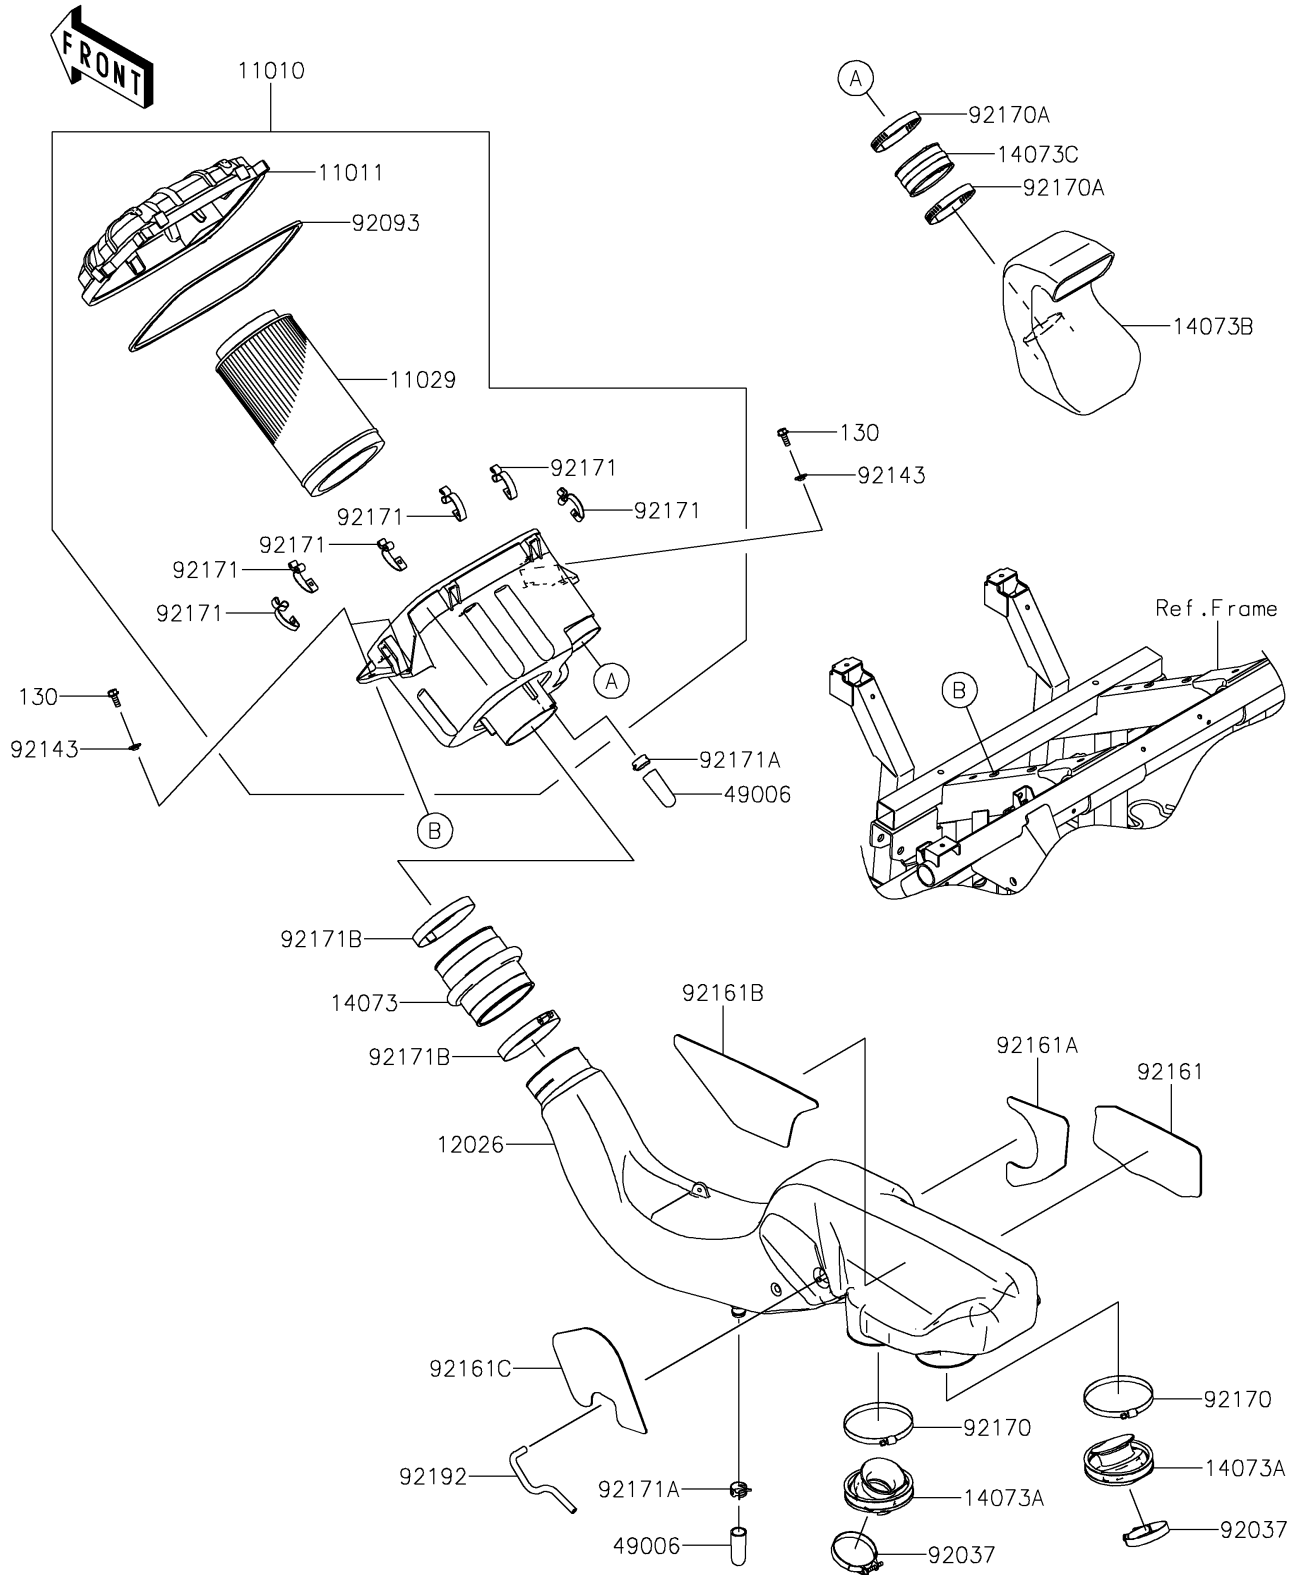

# 2021 TERYX4™ S PARTS DIAGRAM

Air Cleaner

E1130

## 2021 TERYX4™ S PARTS LIST

### Air Cleaner

ITEM NAME	PART NUMBER	QUANTITY
FILTER-ASSY-AIR (Ref # 11010)	11010-0777	1
CASE-AIR FILTER (Ref # 11011)	11011-0784	1
ELEMENT-ASSY-AIR FILTER (Ref # 11029)	11029-0025	1
CHAMBER (Ref # 12026)	12026-0016	1
DUCT,JOINT,A/C SIDE (Ref # 14073)	14073-0757	1
DUCT,THROTTLE-CHAMBER (Ref # 14073A)	14073-0758	2
DUCT,INTAKE (Ref # 14073B)	14073-0767	1
DUCT,JOINT (Ref # 14073C)	14073-1775	1
BOOT (Ref # 49006)	49006-1351	2
CLAMP (Ref # 92037)	92037-1523	2
SEAL (Ref # 92093)	92093-0585	1
COLLAR (Ref # 92143)	92143-1087	4
DAMPER,CHAMBER,RH,RR (Ref # 92161)	92161-1518	1
DAMPER,CHAMBER,RH,FR (Ref # 92161A)	92161-1519	1
DAMPER,CHAMBER,LH,RR (Ref # 92161B)	92161-1520	1
DAMPER,CHAMBER,LH,FR (Ref # 92161C)	92161-1521	1
CLAMP (Ref # 92170)	92170-1676	2
CLAMP (Ref # 92170A)	92170-1764	2
CLAMP (Ref # 92171)	92171-0225	6
CLAMP (Ref # 92171A)	92171-1277	2
CLAMP (Ref # 92171B)	92171-3716	2
TUBE,4X8X143 (Ref # 92192)	92192-1230	1
BOLT-FLANGED,6X16 (Ref # 130)	130AA0616	4