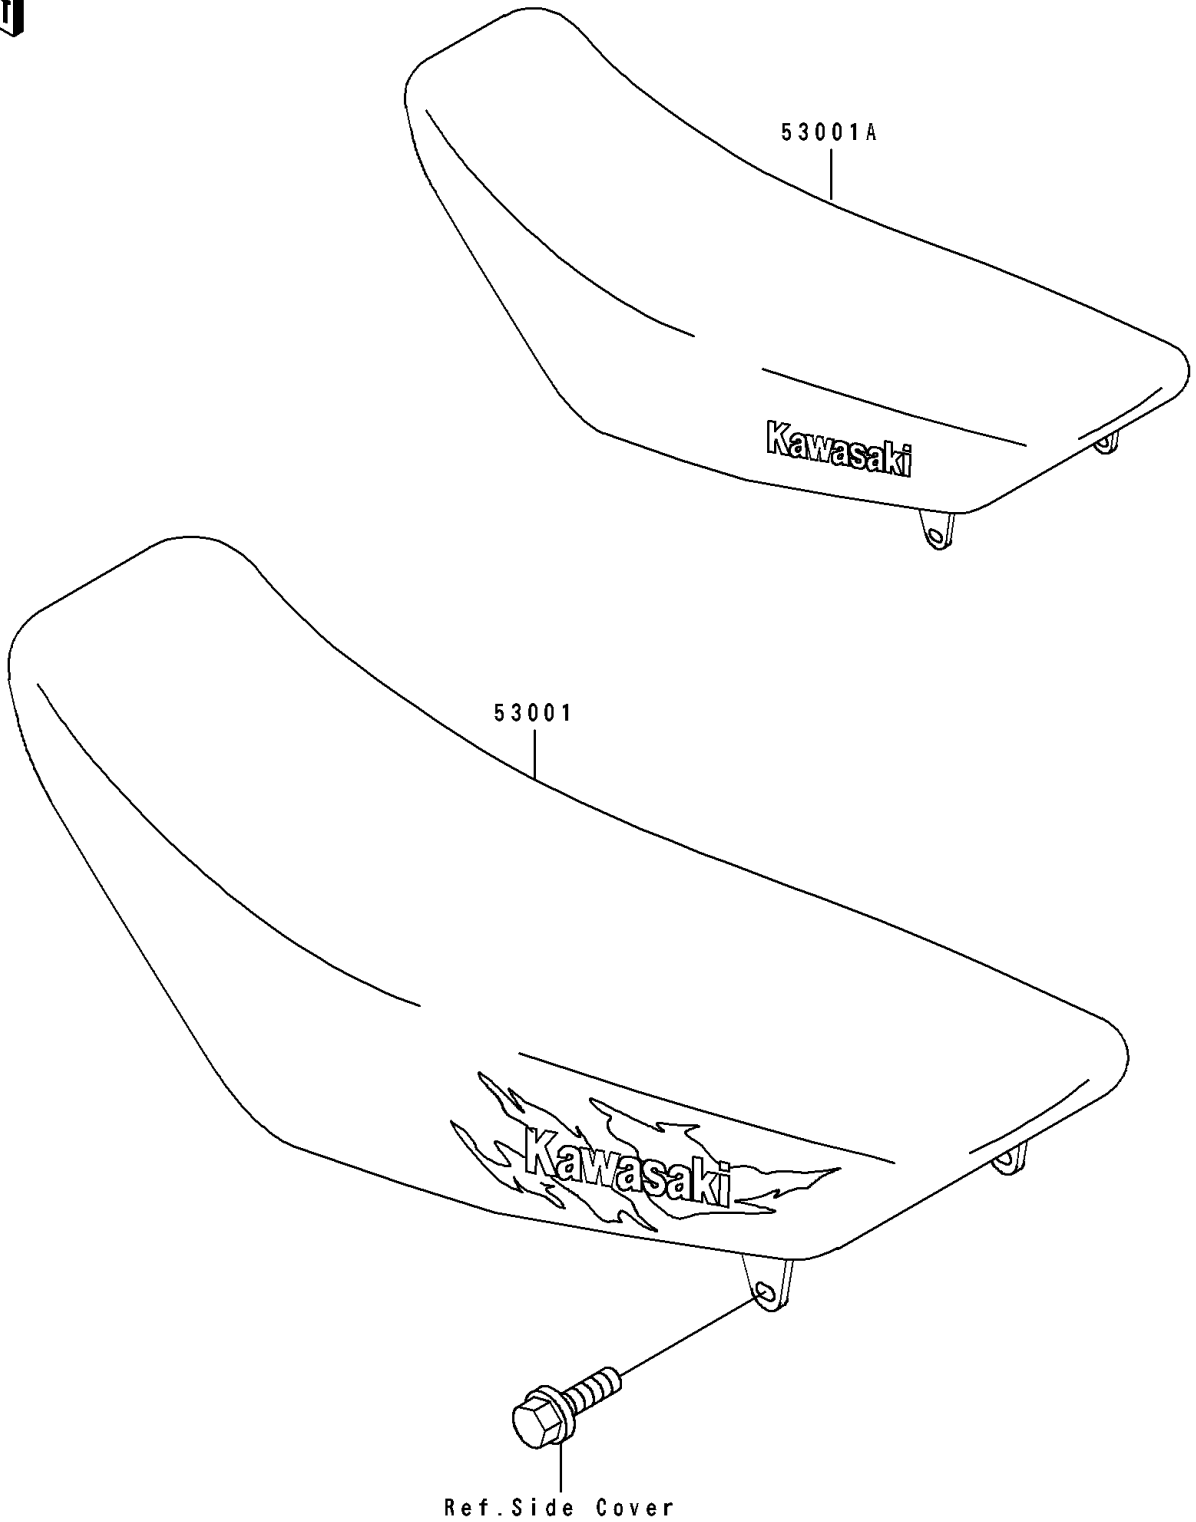

# 1994 KX80 PARTS DIAGRAM

Seat

F2510

# 1994 KX80 PARTS LIST

Seat

ITEM NAME	PART NUMBER	QUANTITY
SEAT-ASSY,VIOLET (Ref # 53001)	53001-1728-PN	1