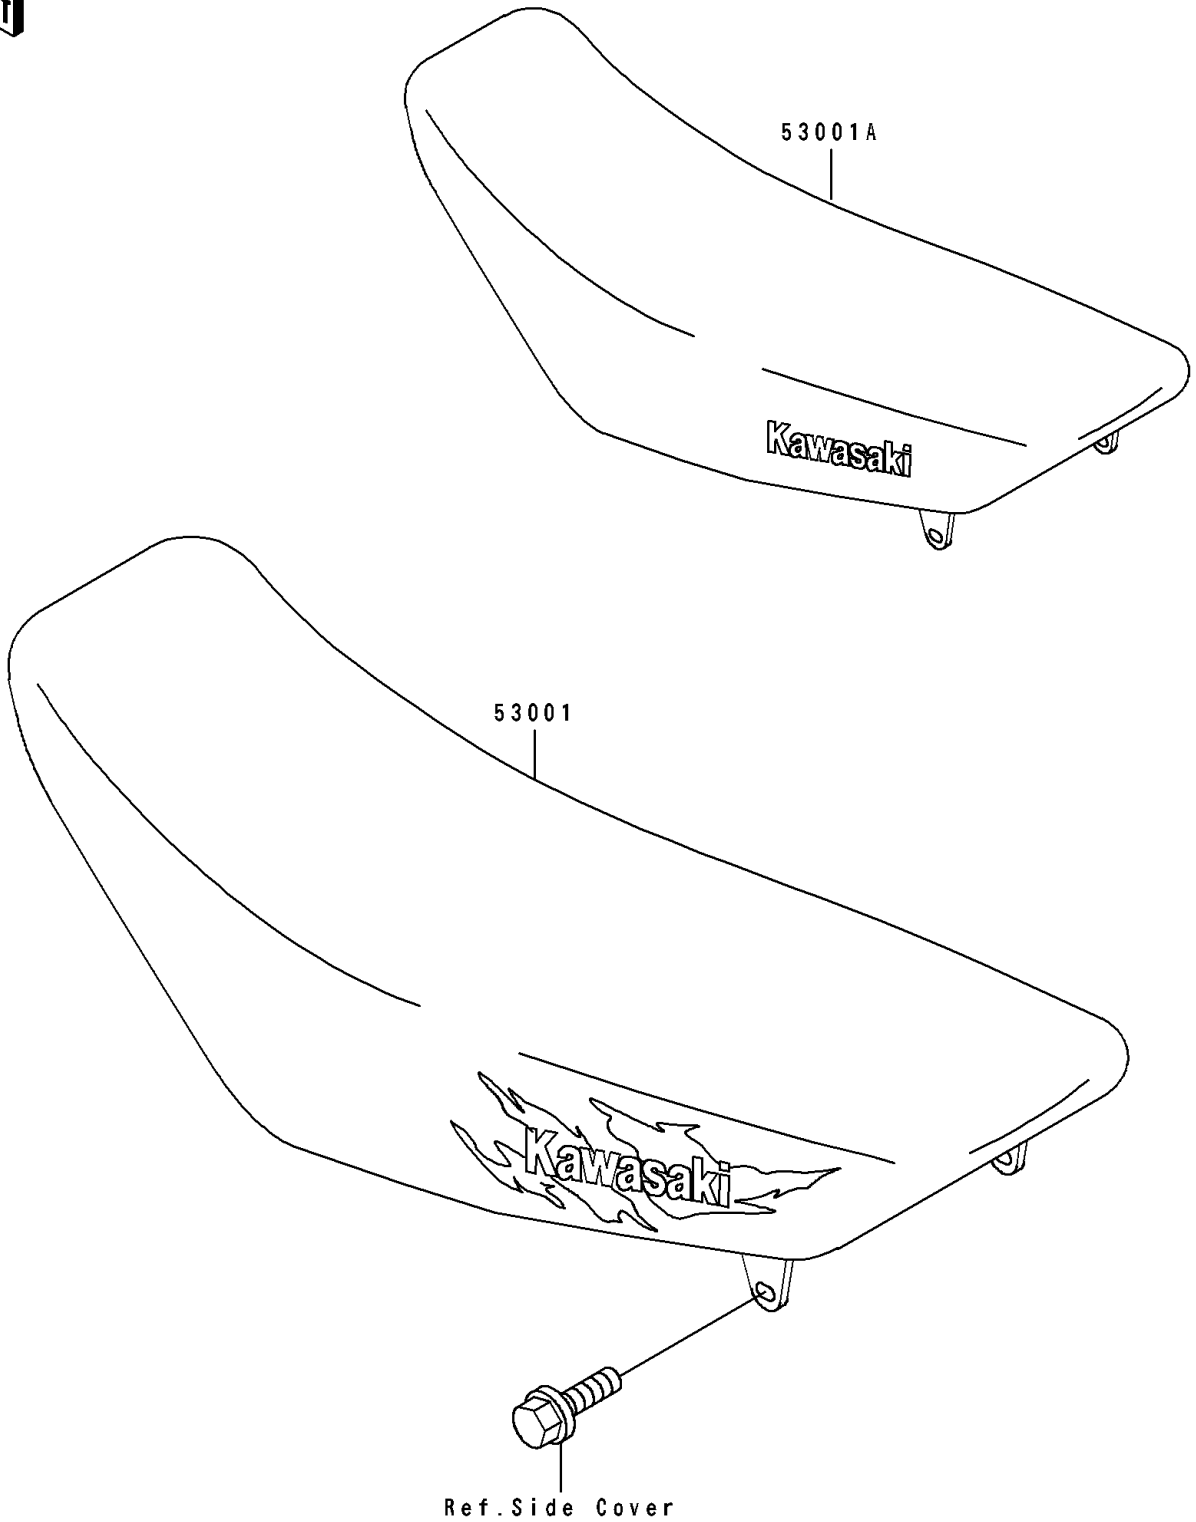

# 1994 Big Wheel PARTS DIAGRAM

Seat

F2510

# 1994 Big Wheel PARTS LIST

Seat

ITEM NAME	PART NUMBER	QUANTITY
SEAT-ASSY,VIOLET (Ref # 53001)	53001-1728-PN	1