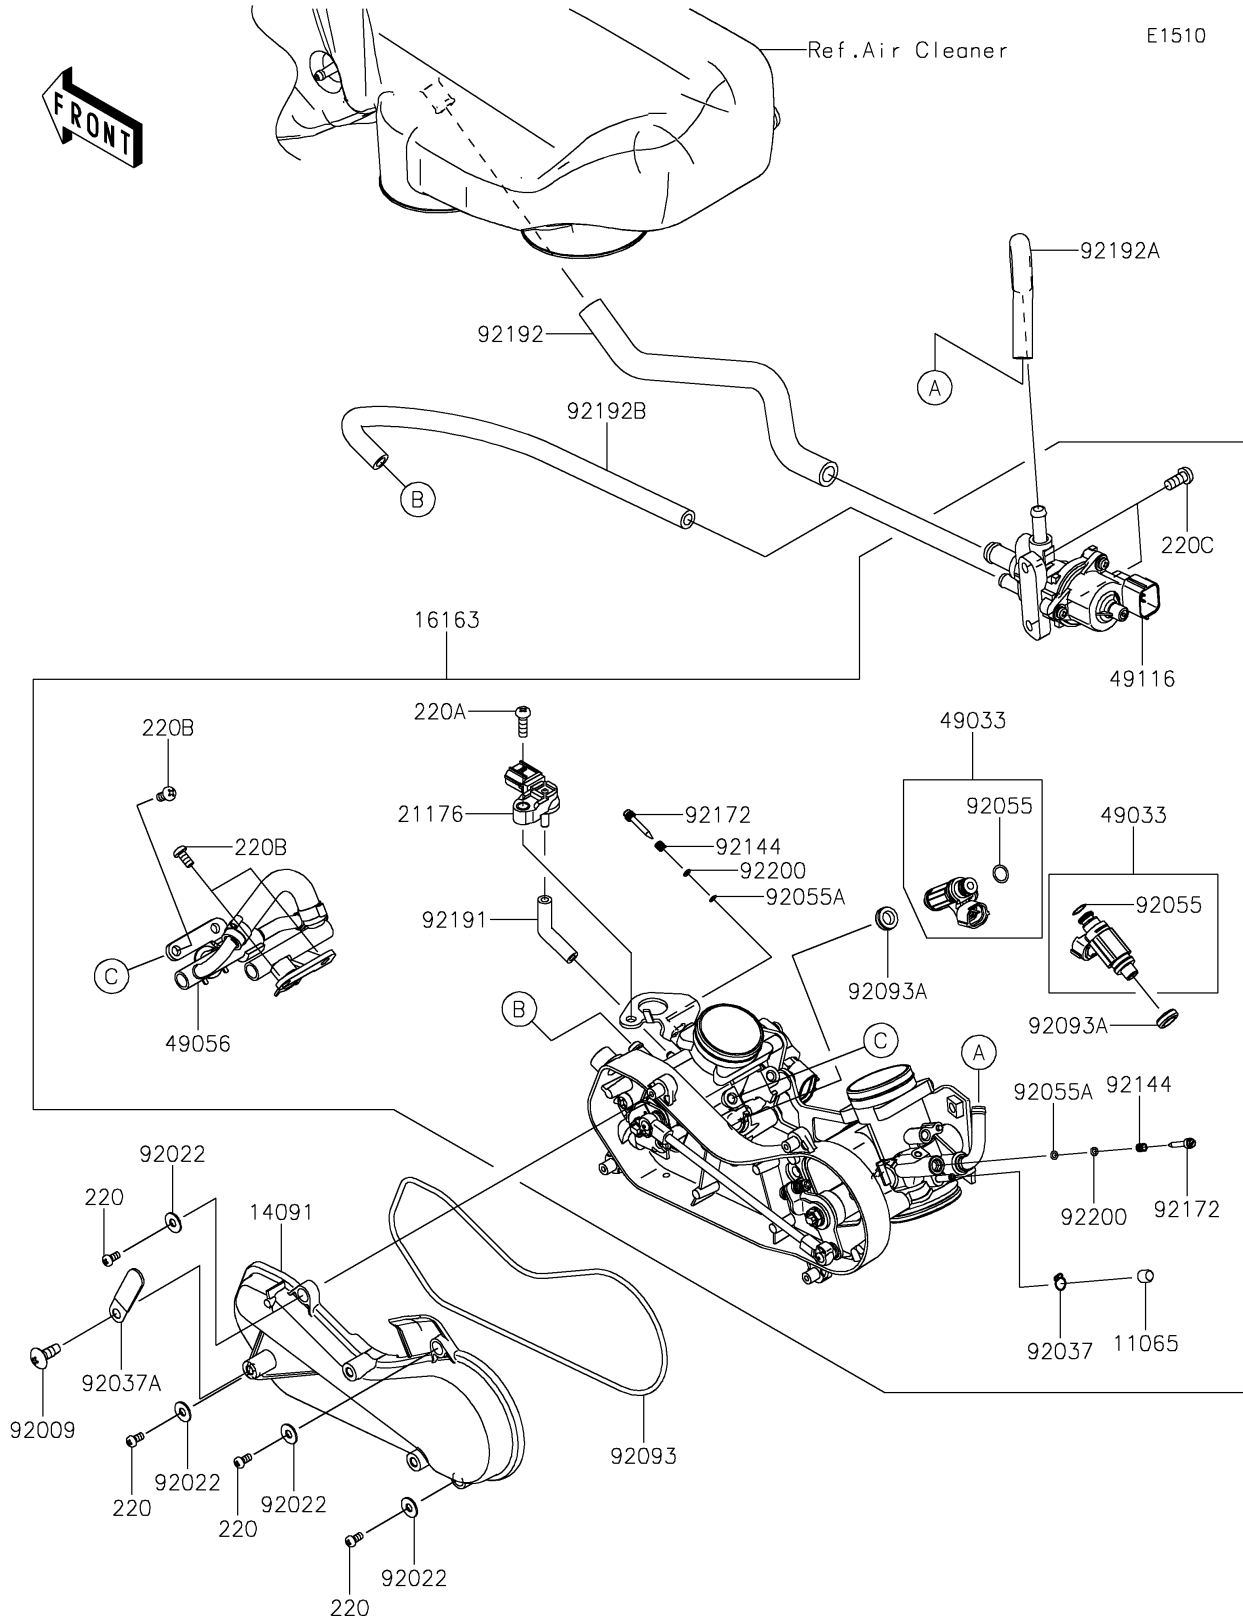

# 2021 TERYX4™ S LE PARTS DIAGRAM

Throttle

## 2021 TERYX4™ S LE PARTS LIST

### Throttle

ITEM NAME	PART NUMBER	QUANTITY
CAP (Ref # 11065)	11065-0072	1
COVER,THROTTLE LINK (Ref # 14091)	14091-1731	1
THROTTLE-ASSY,36EIS (Ref # 16163)	16163-0790	1
SENSOR,PRESSURE (Ref # 21176)	21176-0906	1
NOZZLE-INJECTION (Ref # 49033)	49033-0011	2
PIPE-INJECTION (Ref # 49056)	49056-0033	1
VALVE-ASSY,ISC (Ref # 49116)	49116-0021	1
SCREW,6X12 (Ref # 92009)	92009-1480	1
WASHER,5.2X13X1 (Ref # 92022)	92022-1380	4
CLAMP,TUBE (Ref # 92037)	92037-1124	1
CLAMP,L=45 (Ref # 92037A)	92037-1539	1
RING-O,INJECTION NOZZLE (Ref # 92055)	92055-1622	2
RING-O,AIR SCREW (Ref # 92055A)	92055-1658	2
SEAL (Ref # 92093)	92093-0082	1
SEAL (Ref # 92093A)	92093-0127	2
SPRING,THROTTLE STOP SCREW (Ref # 92144)	92144-1674	2
SCREW (Ref # 92172)	92172-0156	2
TUBE,3.2X7.4X70 (Ref # 92191)	92191-1552	1
TUBE,ISC-CHAMBER (Ref # 92192)	92192-0948	1
TUBE,ISC-THROTTLE RR (Ref # 92192A)	92192-1211	1
TUBE,ISC-THROTTLE FR (Ref # 92192B)	92192-1212	1
WASHER,PILOT AIR SCREW (Ref # 92200)	92200-1564	2
SCREW-PAN-CROS,4X8 (Ref # 220)	220AA0408	4
SCREW-PAN-CROS,5X16 (Ref # 220A)	220AA0516	1
SCREW-PAN-CROS,6X12 (Ref # 220B)	220AA0612	4
SCREW-PAN-CROS,6X14 (Ref # 220C)	220AA0614	2