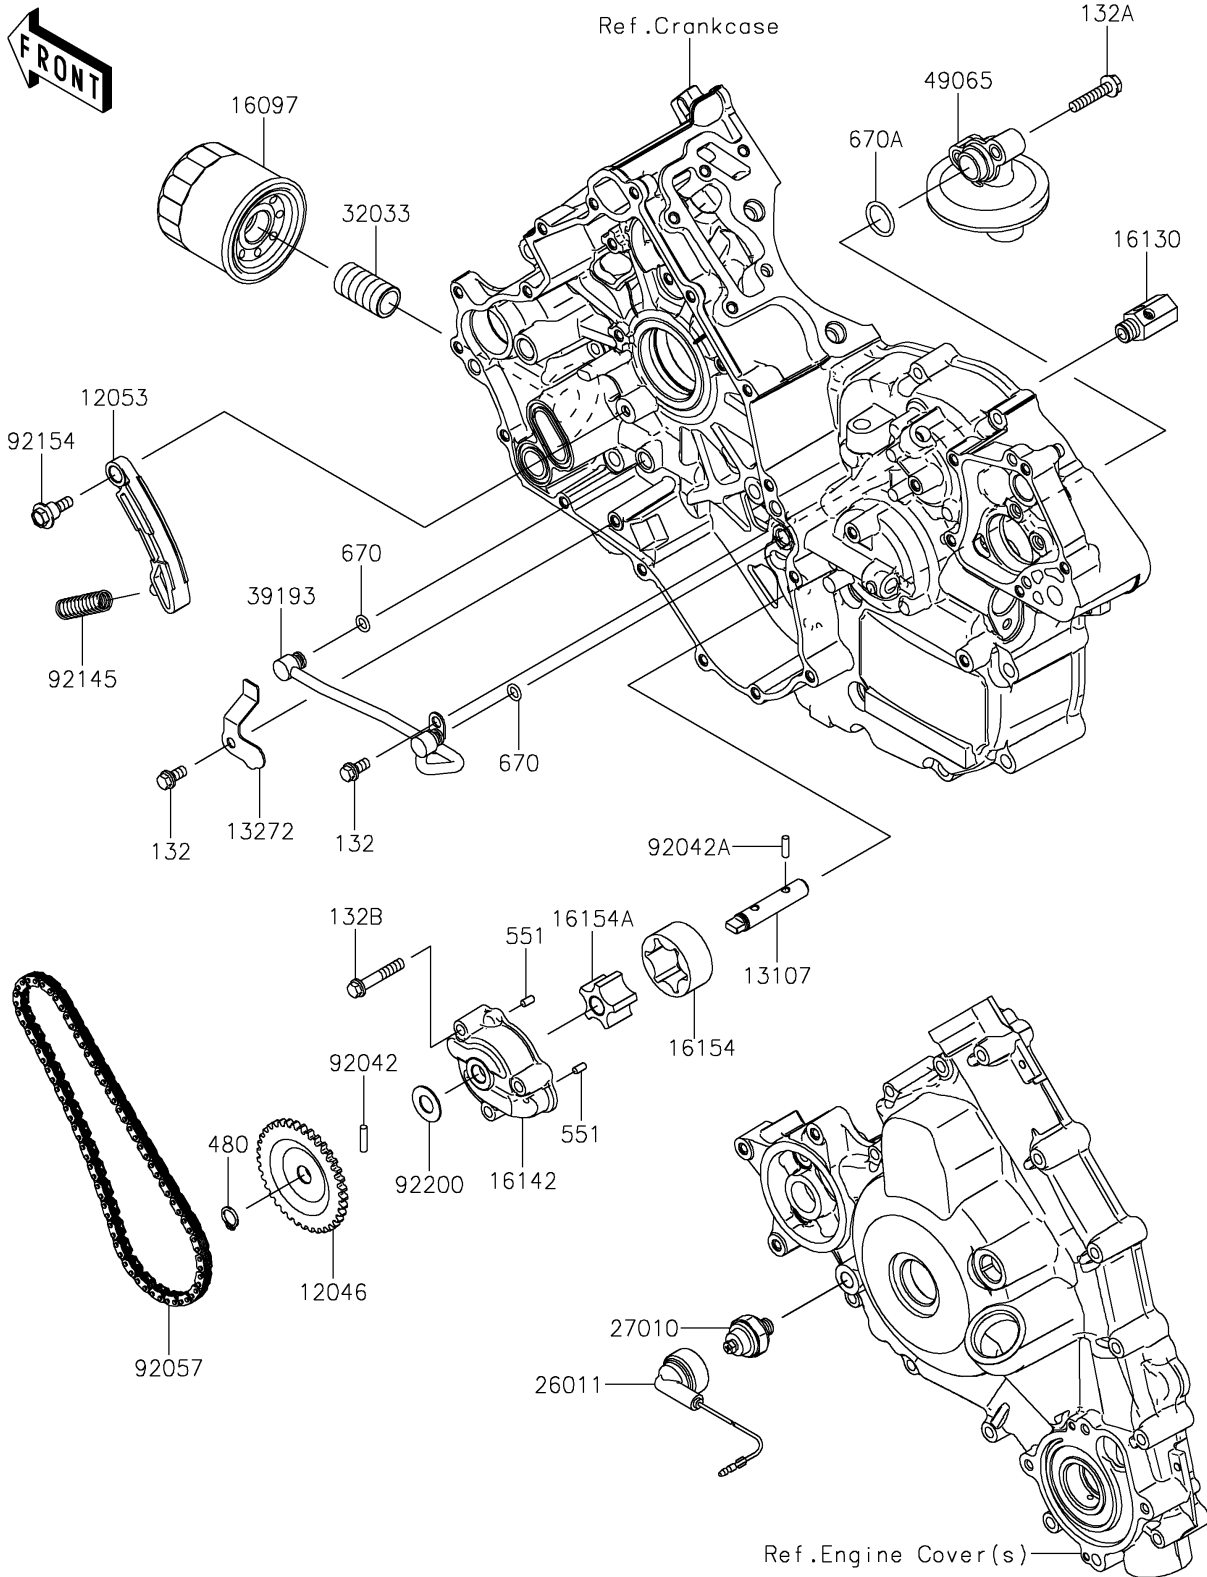

2021 TERYX4™ S PARTS DIAGRAM

Oil Pump/Oil Filter

E1710

2021 TERYX4™ S PARTS LIST

Oil Pump/Oil Filter

ITEM NAME	PART NUMBER	QUANTITY
SPROCKET,OIL PUMP,37T (Ref # 12046)	12046-0577	1
GUIDE-CHAIN (Ref # 12053)	12053-0180	1
SHAFT,OIL PUMP (Ref # 13107)	13107-0718	1
PLATE (Ref # 13272)	13272-0988	1
FILTER-ASSY-OIL (Ref # 16097)	16097-0007	1
VALVE-ASSY-RELIEF (Ref # 16130)	16130-1058	1
COVER-PUMP (Ref # 16142)	16142-0704	1
ROTOR-PUMP,OUTER (Ref # 16154)	16154-0706	1
ROTOR-PUMP,INNER (Ref # 16154A)	16154-0707	1
WIRE-LEAD (Ref # 26011)	26011-0818	1
SWITCH,OIL PRESSURE (Ref # 27010)	27010-1313	1
PIPE,OIL FILTER (Ref # 32033)	32033-1535	1
PIPE-OIL (Ref # 39193)	39193-0570	1
FILTER-OIL (Ref # 49065)	49065-0710	1
PIN,DOWEL,4X16.8 (Ref # 92042)	92042-029	1
PIN,DOWEL,4X13.8 (Ref # 92042A)	92042-030	1
CHAIN,DID SCR-0409 SV (Ref # 92057)	92057-0561	1
SPRING (Ref # 92145)	92145-0830	1
BOLT,FLANGED,6X8.3 (Ref # 92154)	92154-0709	1
WASHER,11.3X23X1 (Ref # 92200)	92200-0719	1
BOLT-FLANGED-SMALL,6X12 (Ref # 132)	132BA0612	2
BOLT-FLANGED-SMALL,6X30 (Ref # 132A)	132BA0630	2
BOLT-FLANGED-SMALL,6X35 (Ref # 132B)	132BA0635	3
CIRCLIP-TYPE-C,11MM (Ref # 480)	480J1100	1
PIN-DOWEL,4X8 (Ref # 551)	551A0408	2
O RING,7MM (Ref # 670)	670D1507	2
O RING,18MM (Ref # 670A)	670D2018	1