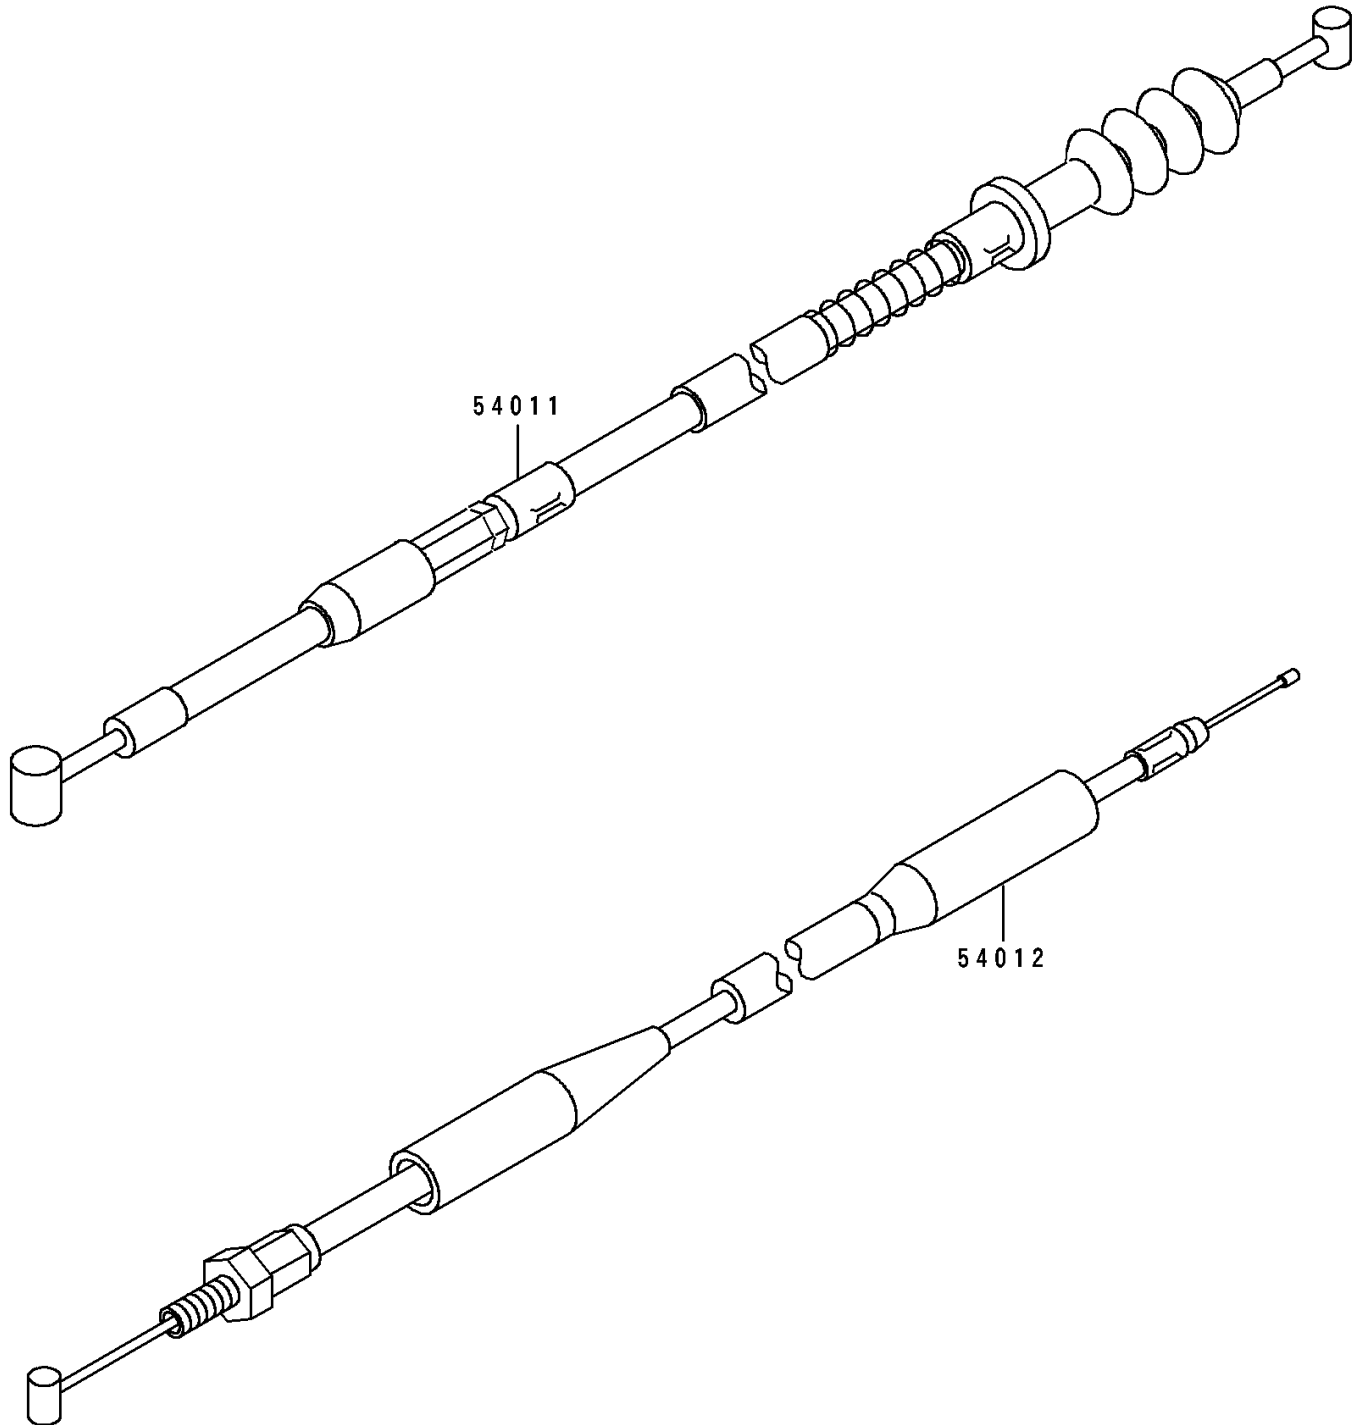

1994 KX80 PARTS DIAGRAM

Cables

F 2 5 4 0

1994 KX80 PARTS LIST

Cables

ITEM NAME	PART NUMBER	QUANTITY
CABLE-CLUTCH (Ref # 54011)	54011-1311	1
CABLE-THROTTLE (Ref # 54012)	54012-1411	1