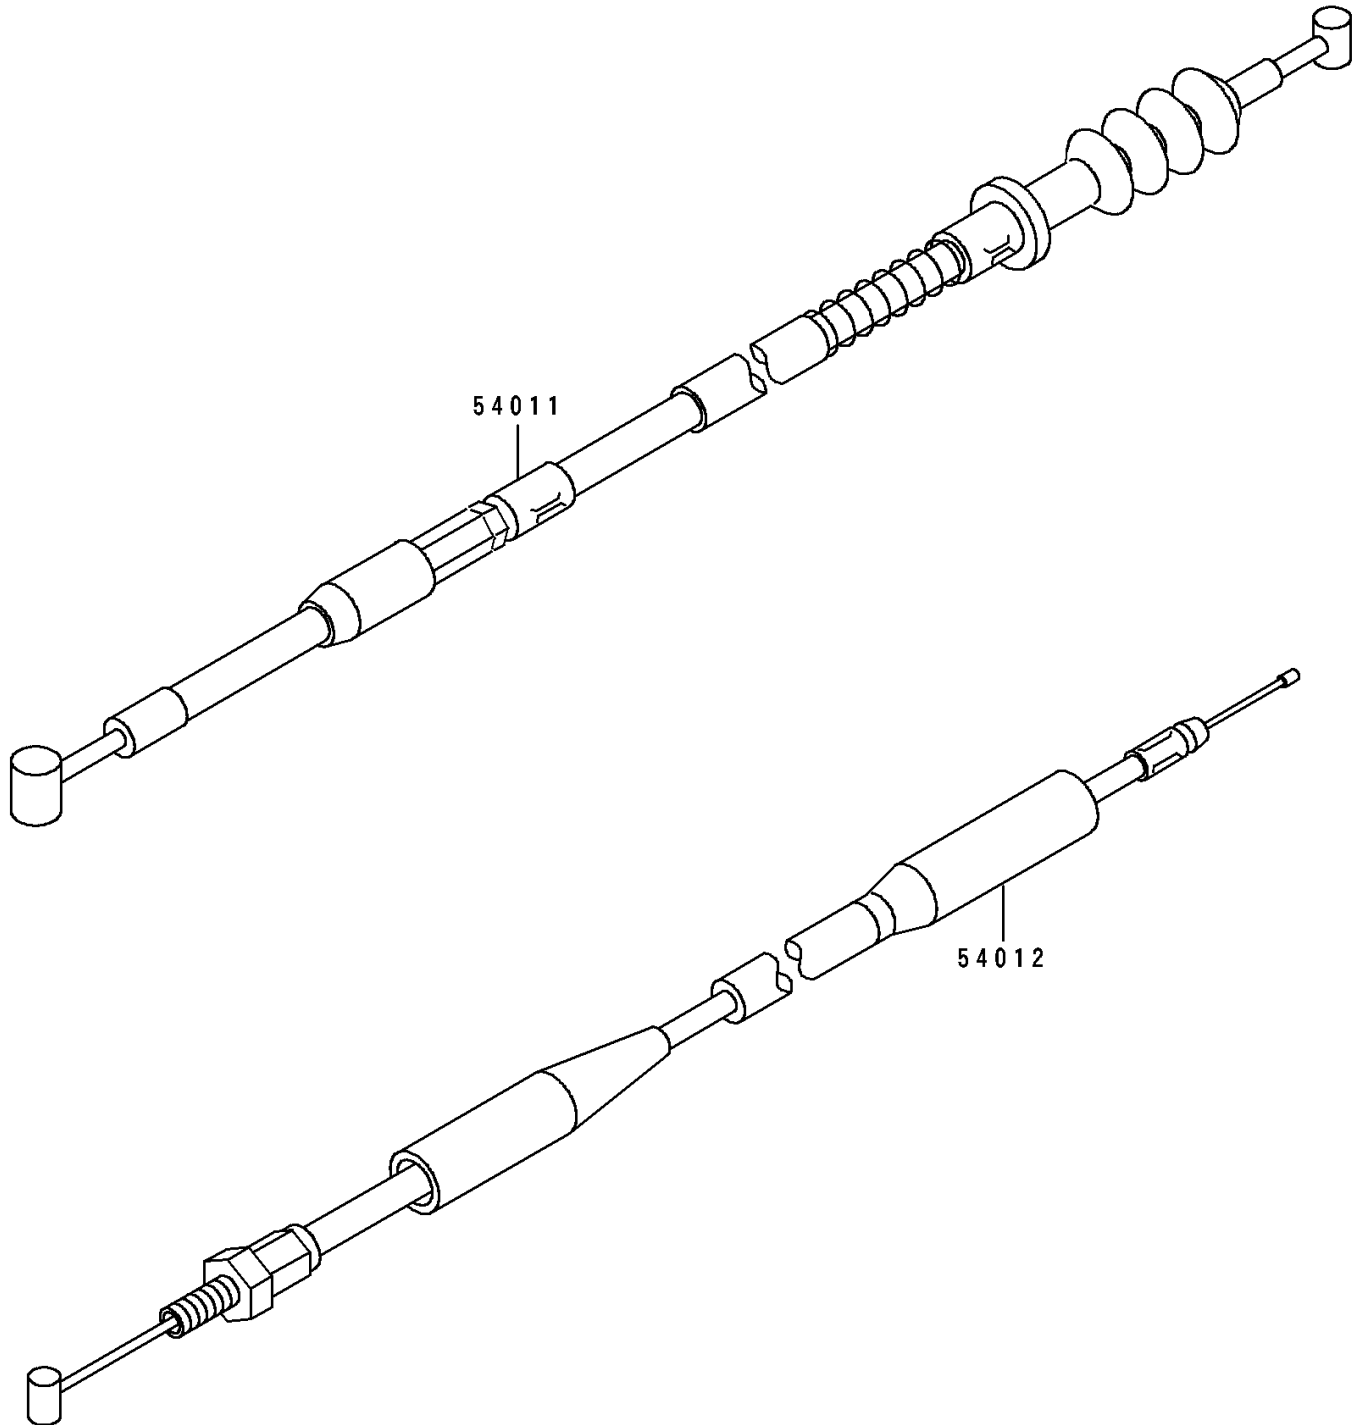

1995 KX80 PARTS DIAGRAM

Cables

F 2 5 4 0

1995 KX80 PARTS LIST

Cables

ITEM NAME	PART NUMBER	QUANTITY
CABLE-CLUTCH (Ref # 54011)	54011-1311	1
CABLE-THROTTLE (Ref # 54012)	54012-1411	1