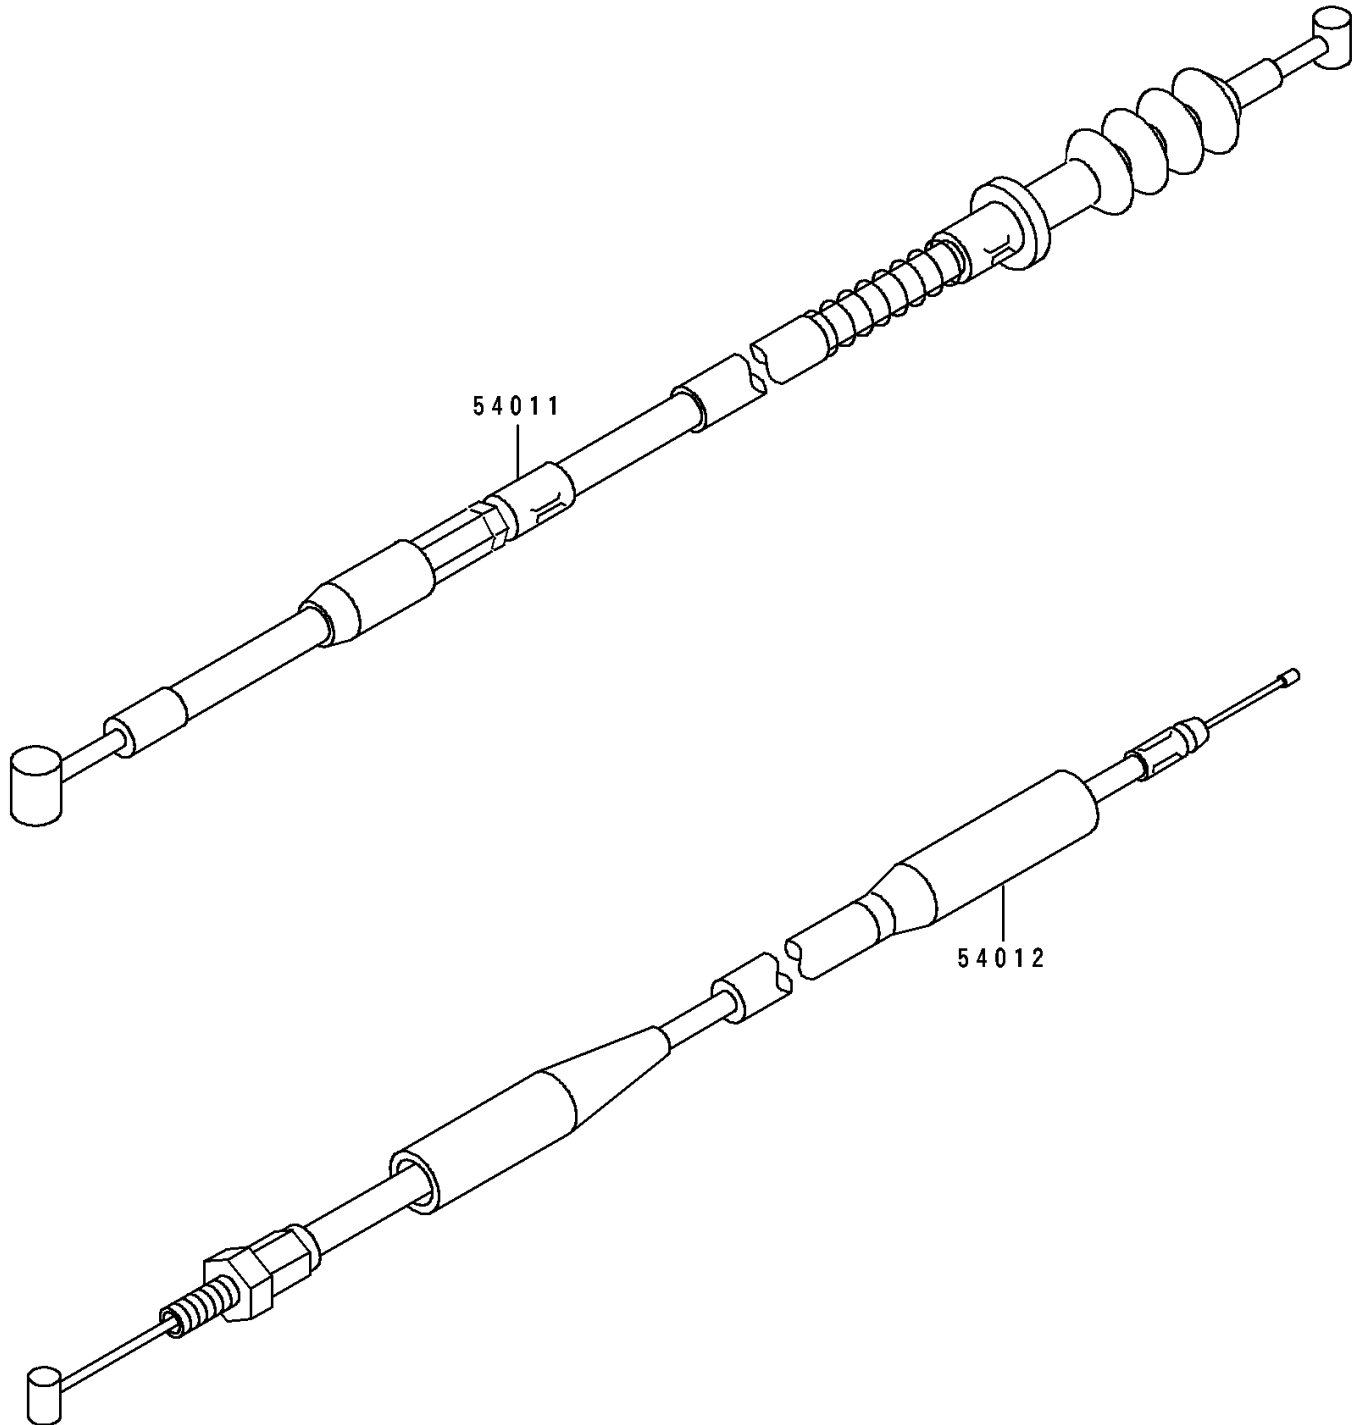

1994 Big Wheel PARTS DIAGRAM

Cables

F 2 5 4 0

1994 Big Wheel PARTS LIST

Cables

ITEM NAME	PART NUMBER	QUANTITY
CABLE-CLUTCH (Ref # 54011)	54011-1311	1
CABLE-THROTTLE (Ref # 54012)	54012-1411	1