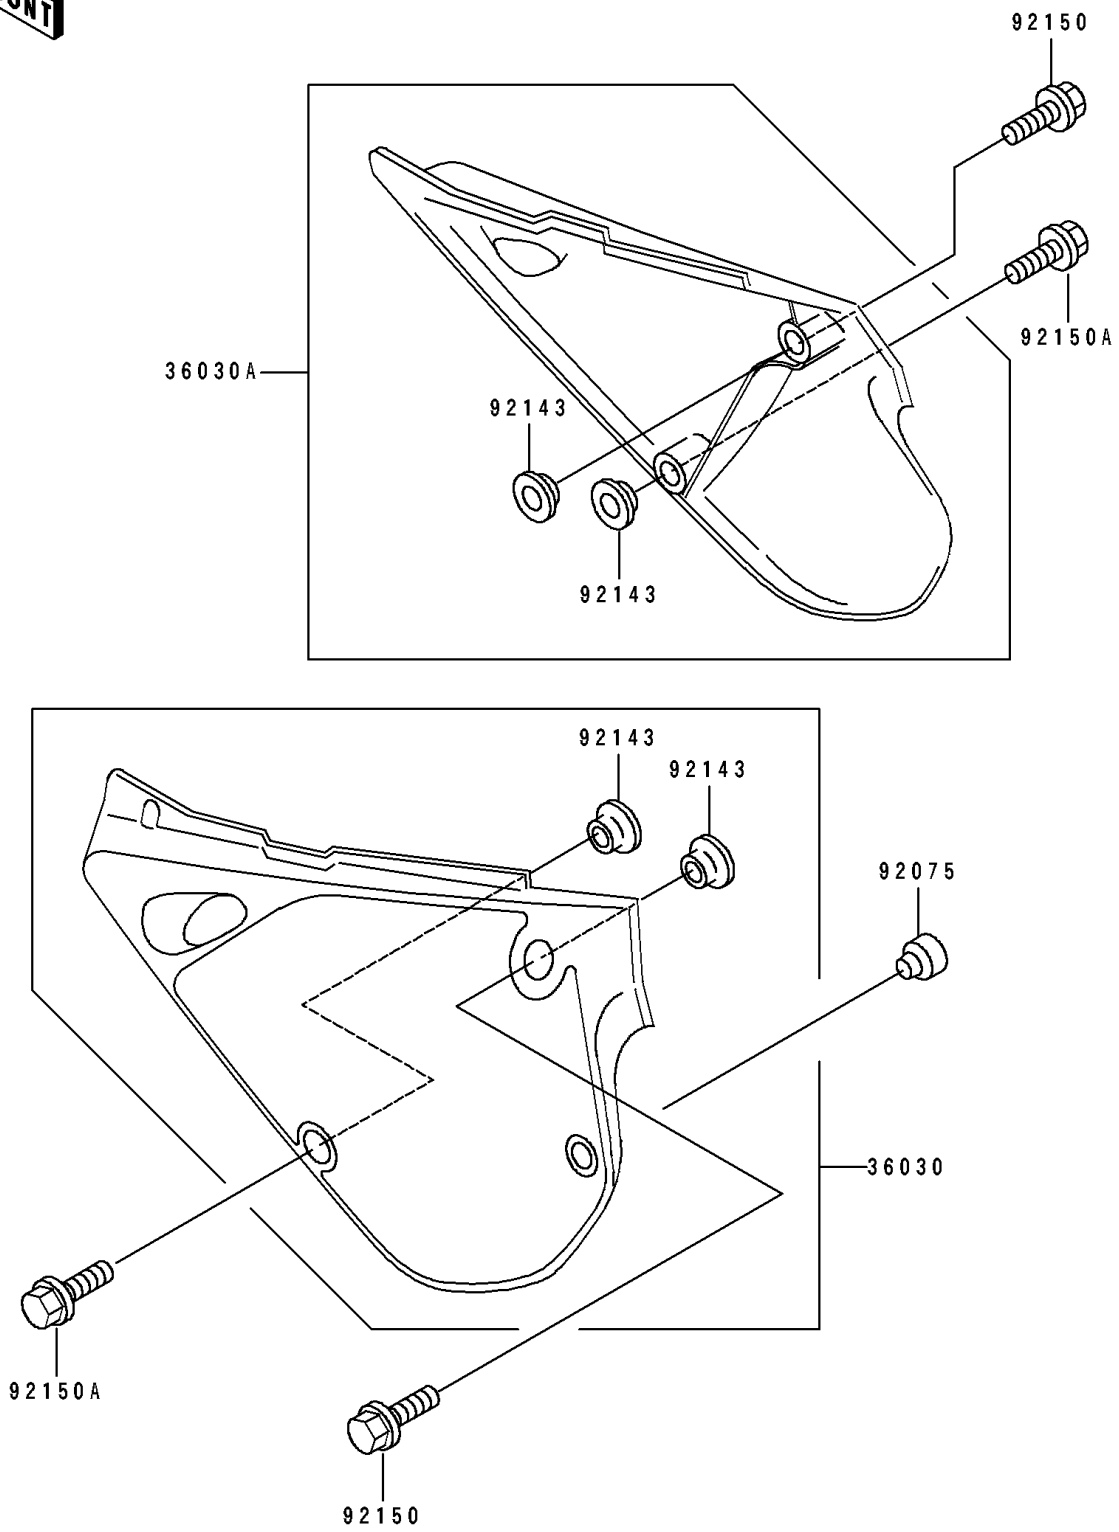

1994 KX80 PARTS DIAGRAM

Side Covers

F2611

1994 KX80 PARTS LIST

Side Covers

ITEM NAME	PART NUMBER	QUANTITY
COVER-SIDE,LH,L.GREEN (Ref # 36030)	36030-5023-6W	1
COVER-SIDE,RH,L.GREEN (Ref # 36030A)	36030-5024-6W	1
DAMPER (Ref # 92075)	92075-1598	1
COLLAR (Ref # 92143)	92143-1470	4
BOLT,6X20 (Ref # 92150)	92150-1339	2
BOLT,6X14 (Ref # 92150A)	92150-1340	2