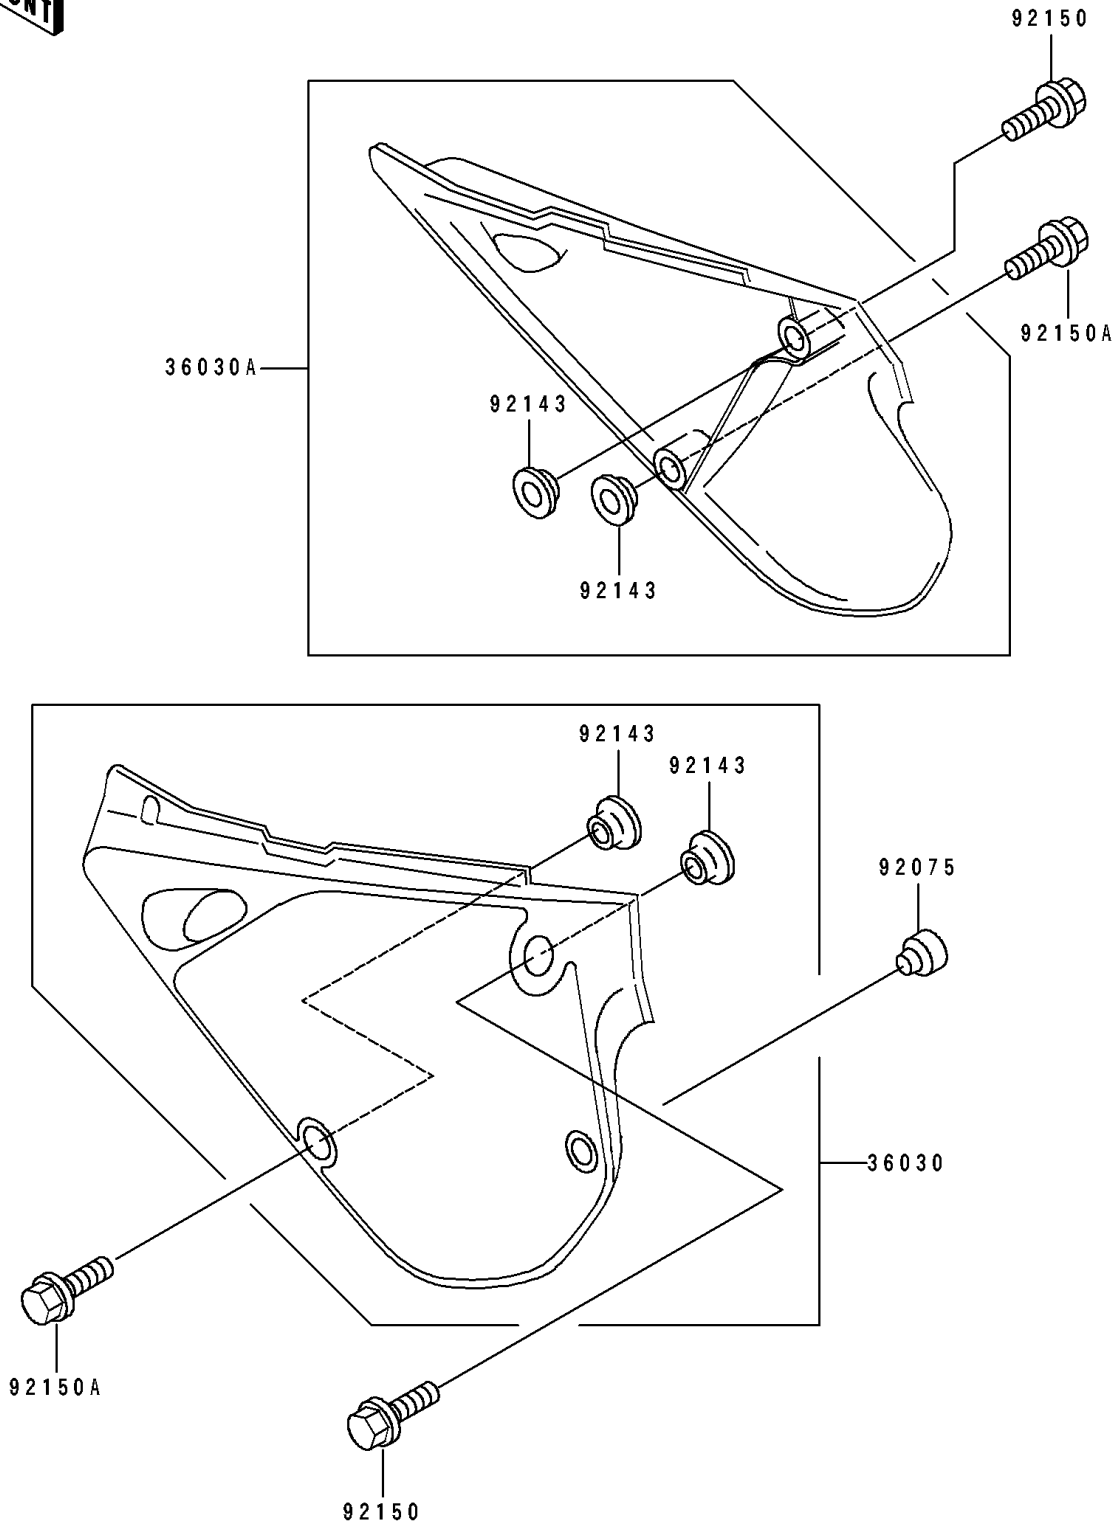

1995 KX80 PARTS DIAGRAM

Side Covers

F2611

1995 KX80 PARTS LIST

Side Covers

ITEM NAME	PART NUMBER	QUANTITY
COVER-SIDE,LH,L.GREEN (Ref # 36030)	36030-5023-6W	1
COVER-SIDE,RH,L.GREEN (Ref # 36030A)	36030-5024-6W	1
DAMPER (Ref # 92075)	92075-1598	1
COLLAR (Ref # 92143)	92143-1470	4
BOLT,6X20 (Ref # 92150)	92150-1339	2
BOLT,6X14 (Ref # 92150A)	92150-1340	2