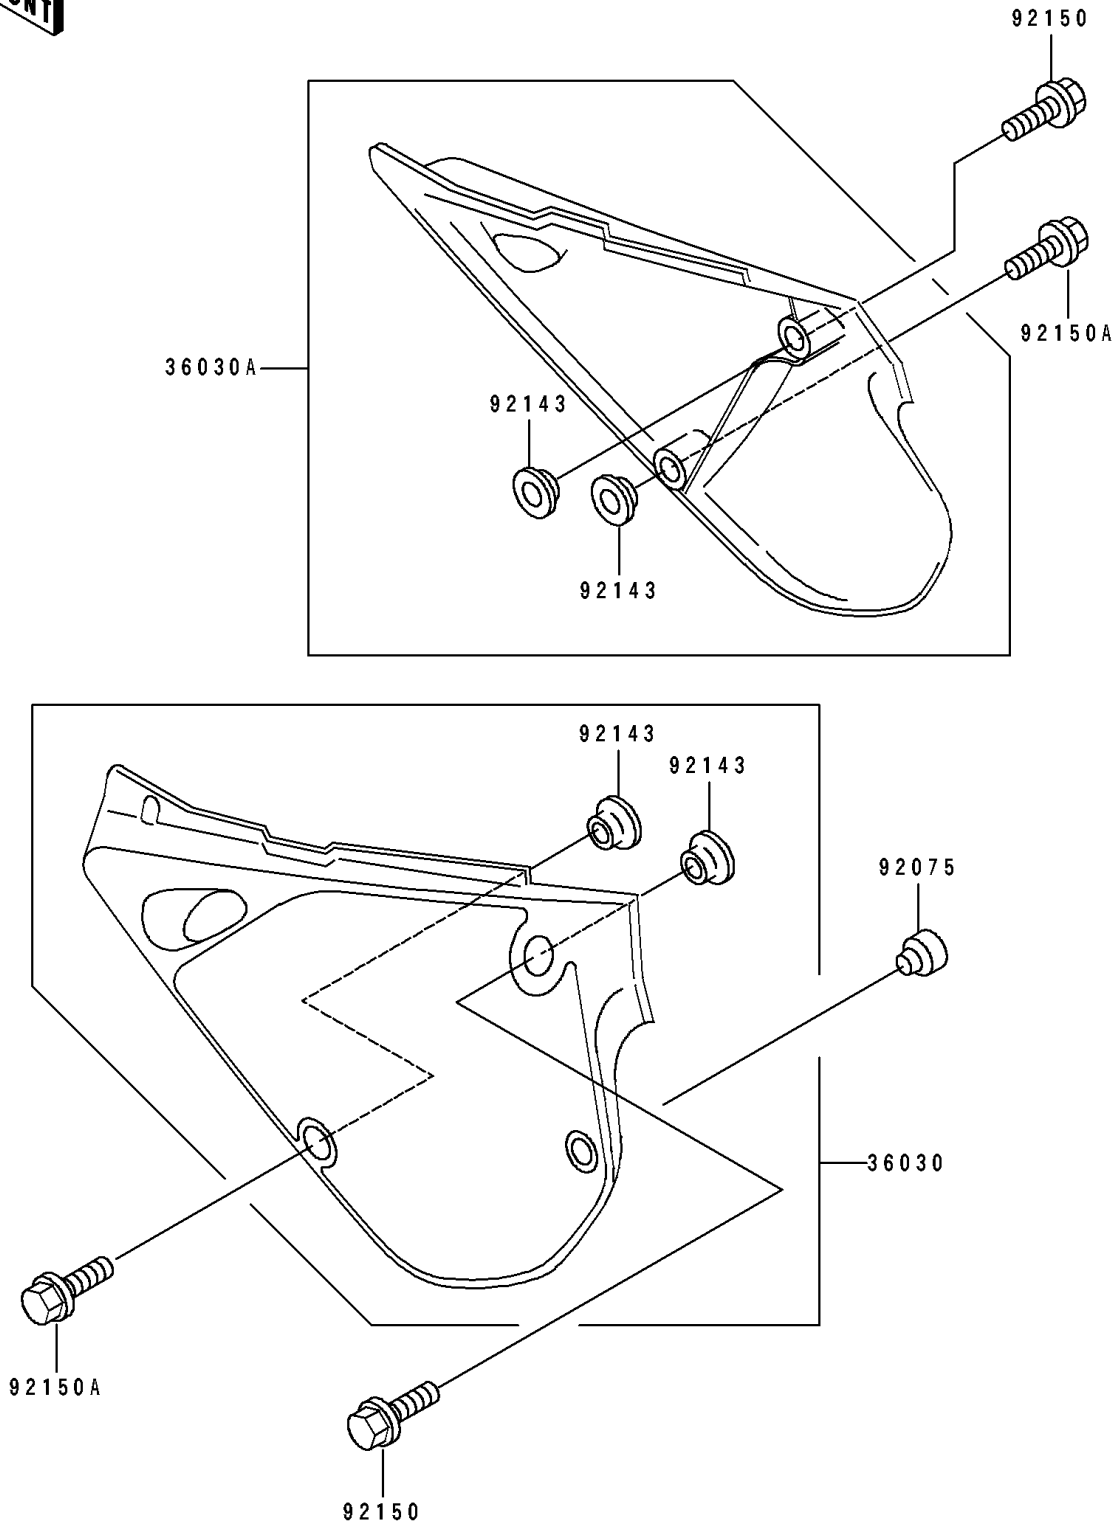

1994 Big Wheel PARTS DIAGRAM

Side Covers

F2611

1994 Big Wheel PARTS LIST

Side Covers

ITEM NAME	PART NUMBER	QUANTITY
COVER-SIDE,LH,L.GREEN (Ref # 36030)	36030-5023-6W	1
COVER-SIDE,RH,L.GREEN (Ref # 36030A)	36030-5024-6W	1
DAMPER (Ref # 92075)	92075-1598	1
COLLAR (Ref # 92143)	92143-1470	4
BOLT,6X20 (Ref # 92150)	92150-1339	2
BOLT,6X14 (Ref # 92150A)	92150-1340	2