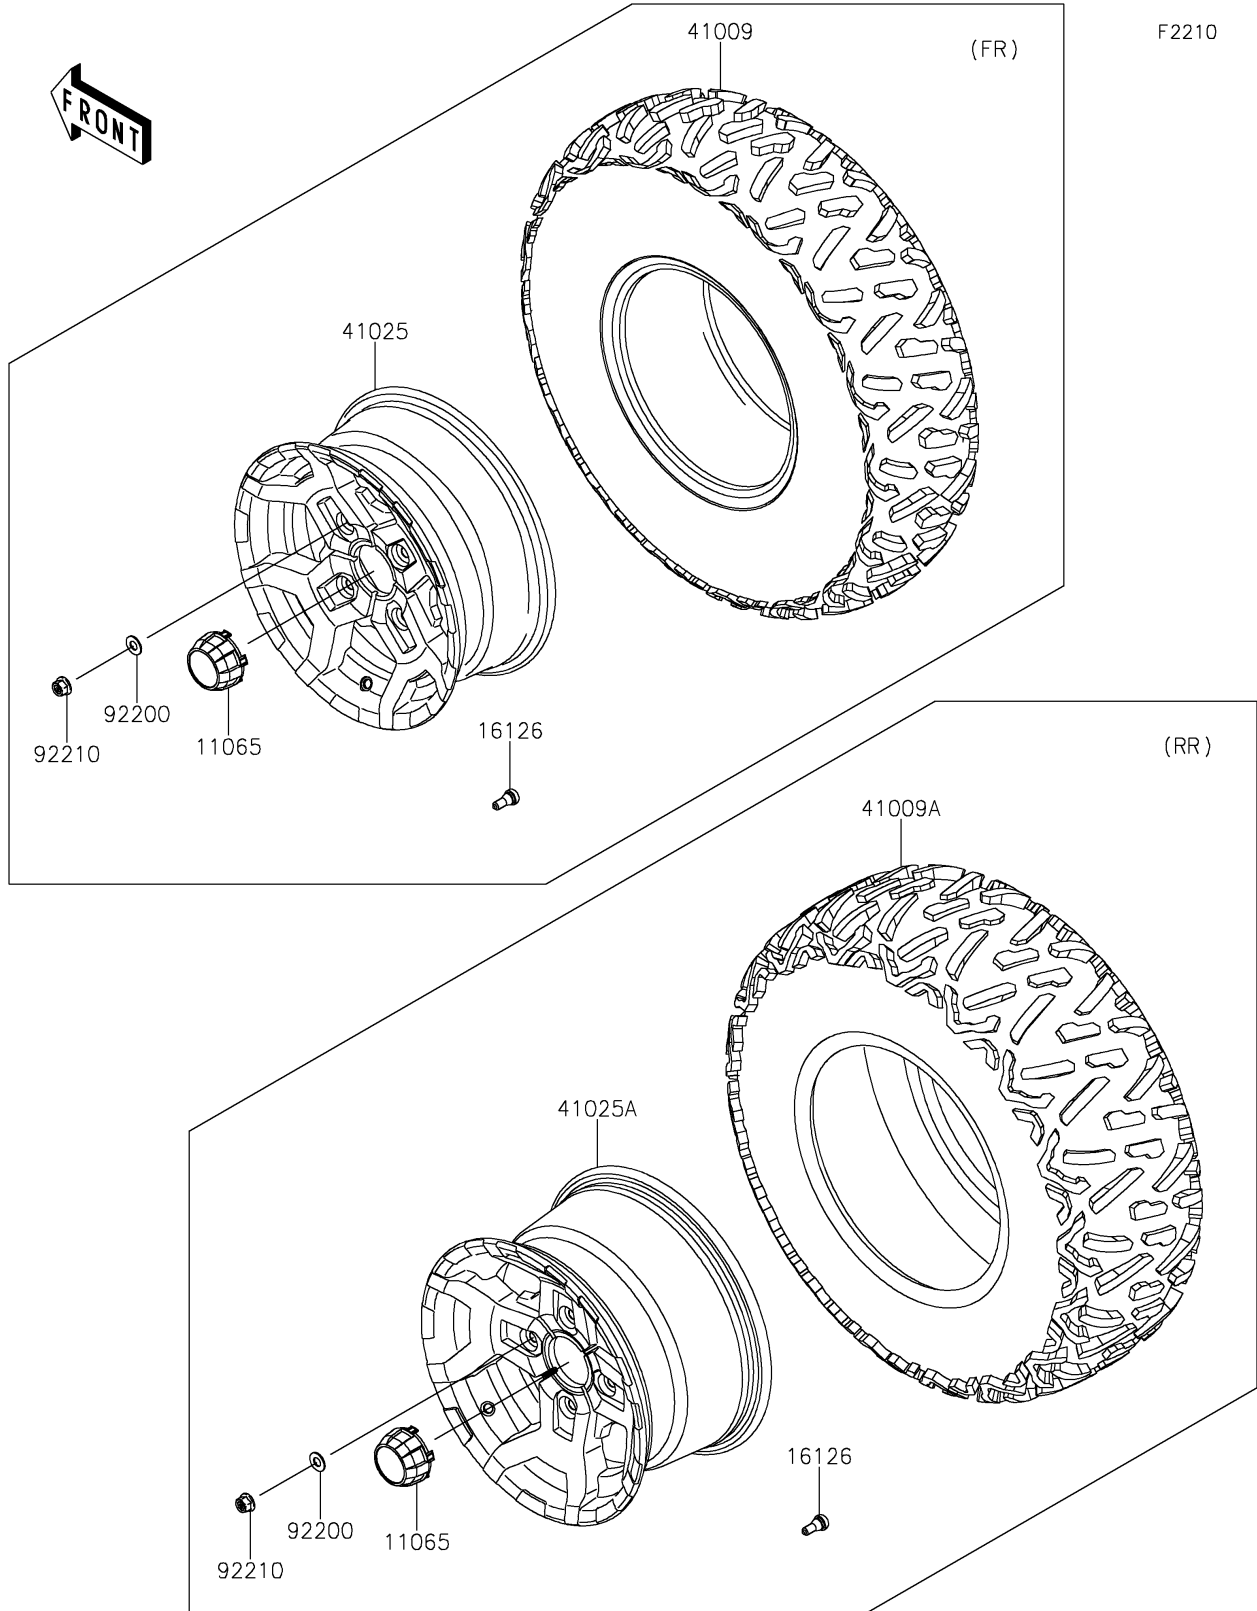

2021 TERYX4™ S LE PARTS DIAGRAM

Wheels/Tires

2021 TERYX4™ S LE PARTS LIST

Wheels/Tires

ITEM NAME	PART NUMBER	QUANTITY
CAP,WHEEL,F.BLACK (Ref # 11065)	11065-0893-6Z	4
VALVE (Ref # 16126)	16126-4001	4
TIRE,27X9.00R14 6PR,BIGHORN2.0 (Ref # 41009)	41009-0589	2
TIRE,27X11.00R14 6PR,BIGHORN2 (Ref # 41009A)	41009-0590	2
RIM,14X6.0AT,F.S.BLACK (Ref # 41025)	41025-0357-397	2
RIM,14X8.0AT,F.S.BLACK (Ref # 41025A)	41025-0358-397	2
WASHER,12.1X25X1.6 (Ref # 92200)	92200-0455	16
NUT,12MM (Ref # 92210)	92210-0603	16