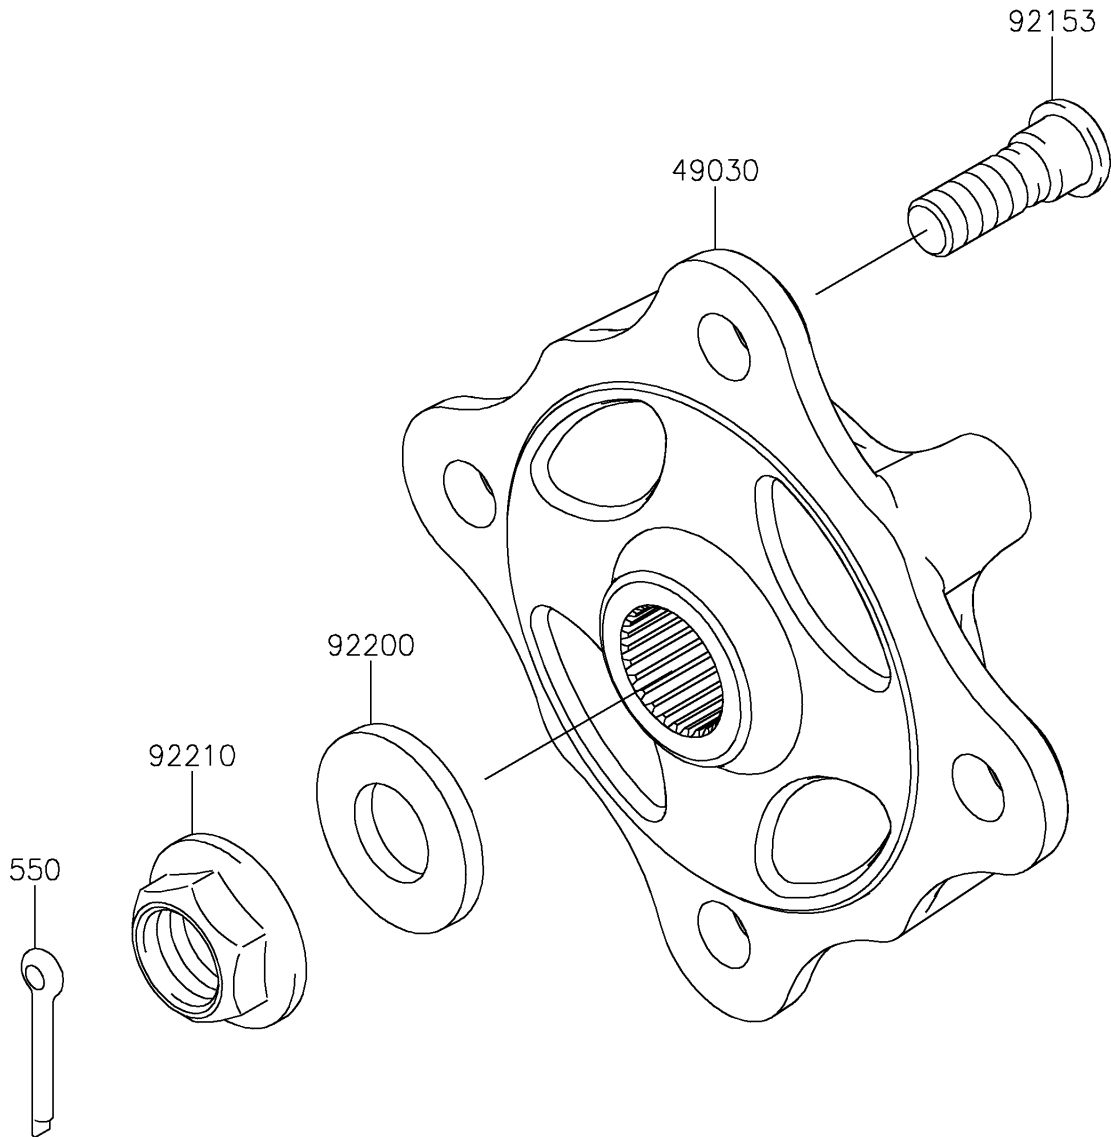

# 2021 TERYX4™ S LE PARTS DIAGRAM

Front Hubs/Brakes

F2230

## 2021 TERYX4™ S LE PARTS LIST

### Front Hubs/Brakes

ITEM NAME	PART NUMBER	QUANTITY
HUB,FR (Ref # 49030)	49030-0560	2
BOLT,12MM (Ref # 92153)	92153-1915	8
WASHER,20.3X41X4.5 (Ref # 92200)	92200-0921	2
NUT,FLANGED,20MM (Ref # 92210)	92210-2093	2
PIN-COTTER,4.0X30 (Ref # 550)	550AA4030	2