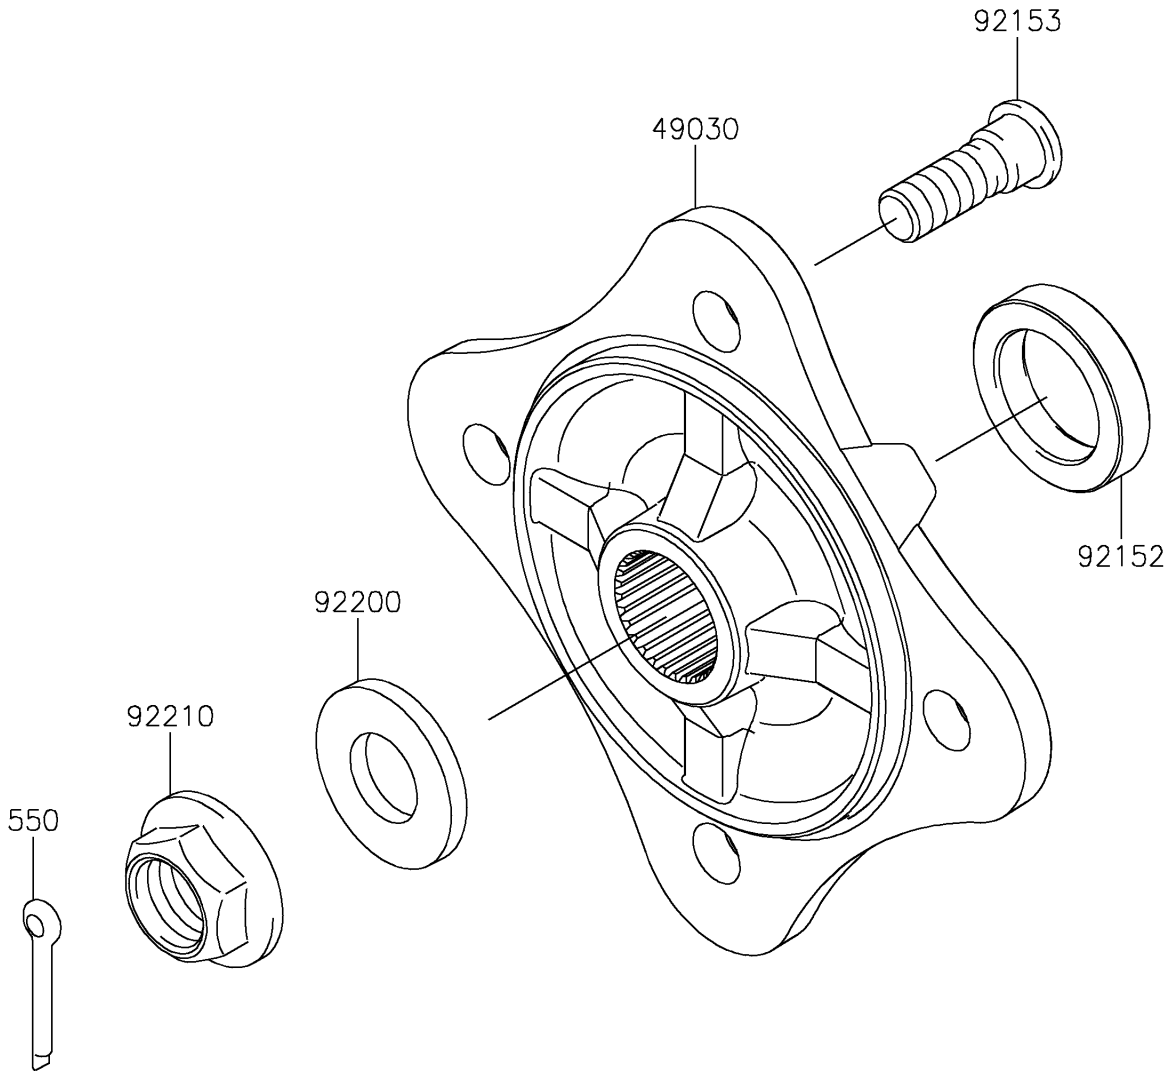

2021 TERYX4™ S PARTS DIAGRAM

Rear Hubs/Brakes

F2240

2021 TERYX4™ S PARTS LIST

Rear Hubs/Brakes

ITEM NAME	PART NUMBER	QUANTITY
HUB,RR (Ref # 49030)	49030-0563	2
COLLAR,30.1X44X9 (Ref # 92152)	92152-1700	2
BOLT,12MM (Ref # 92153)	92153-1915	8
WASHER,20.3X41X4.5 (Ref # 92200)	92200-0921	2
NUT,FLANGED,20MM (Ref # 92210)	92210-2093	2
PIN-COTTER,4.0X30 (Ref # 550)	550AA4030	2