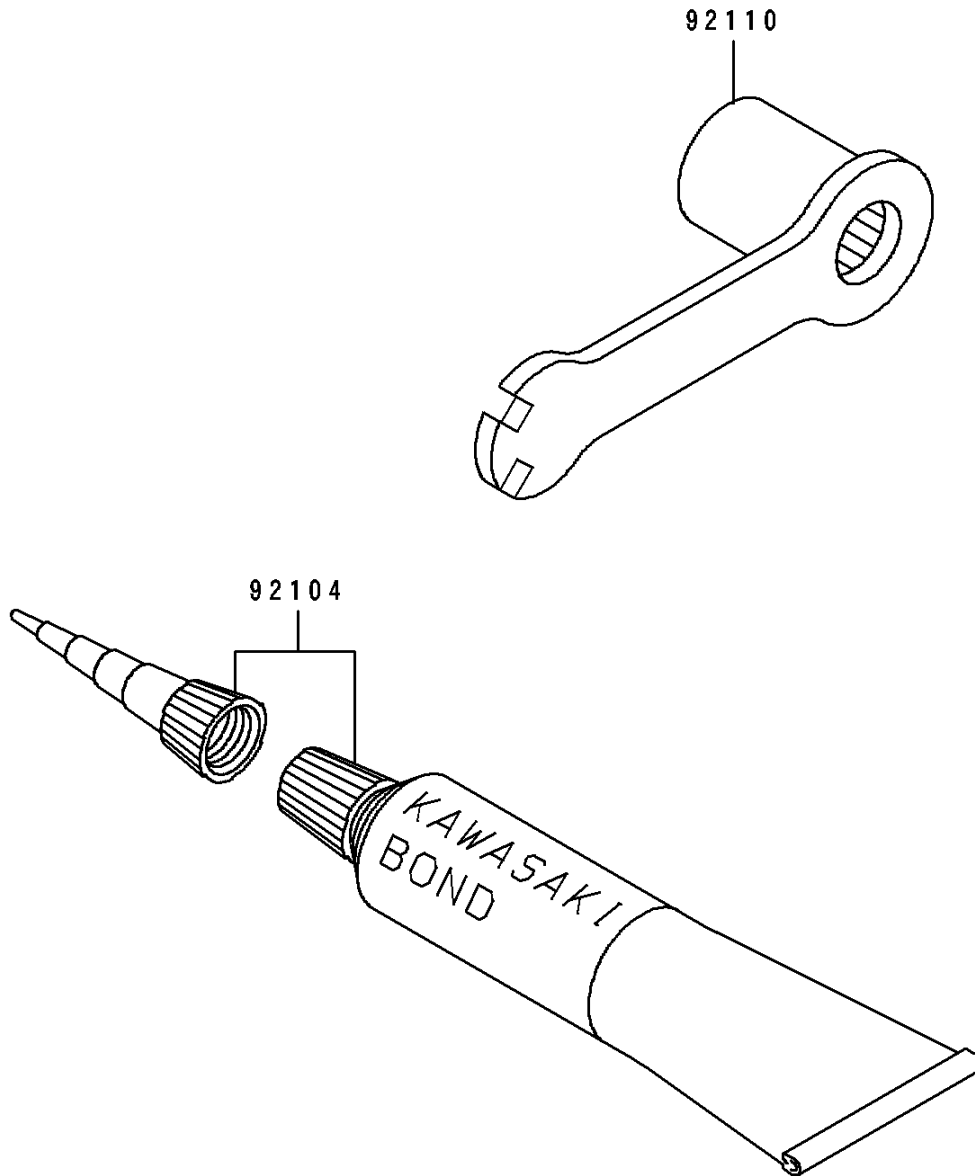

1994 Big Wheel PARTS DIAGRAM

Owner's Tools

F2810

1994 Big Wheel PARTS LIST

Owner's Tools

ITEM NAME	PART NUMBER	QUANTITY
GASKET-LIQUID,TUBE,100G,SILVER (Ref # 92104)	92104-002	1
TOOL-WRENCH,BOX,21MM&SPOKE (Ref # 92110)	92110-1119	1