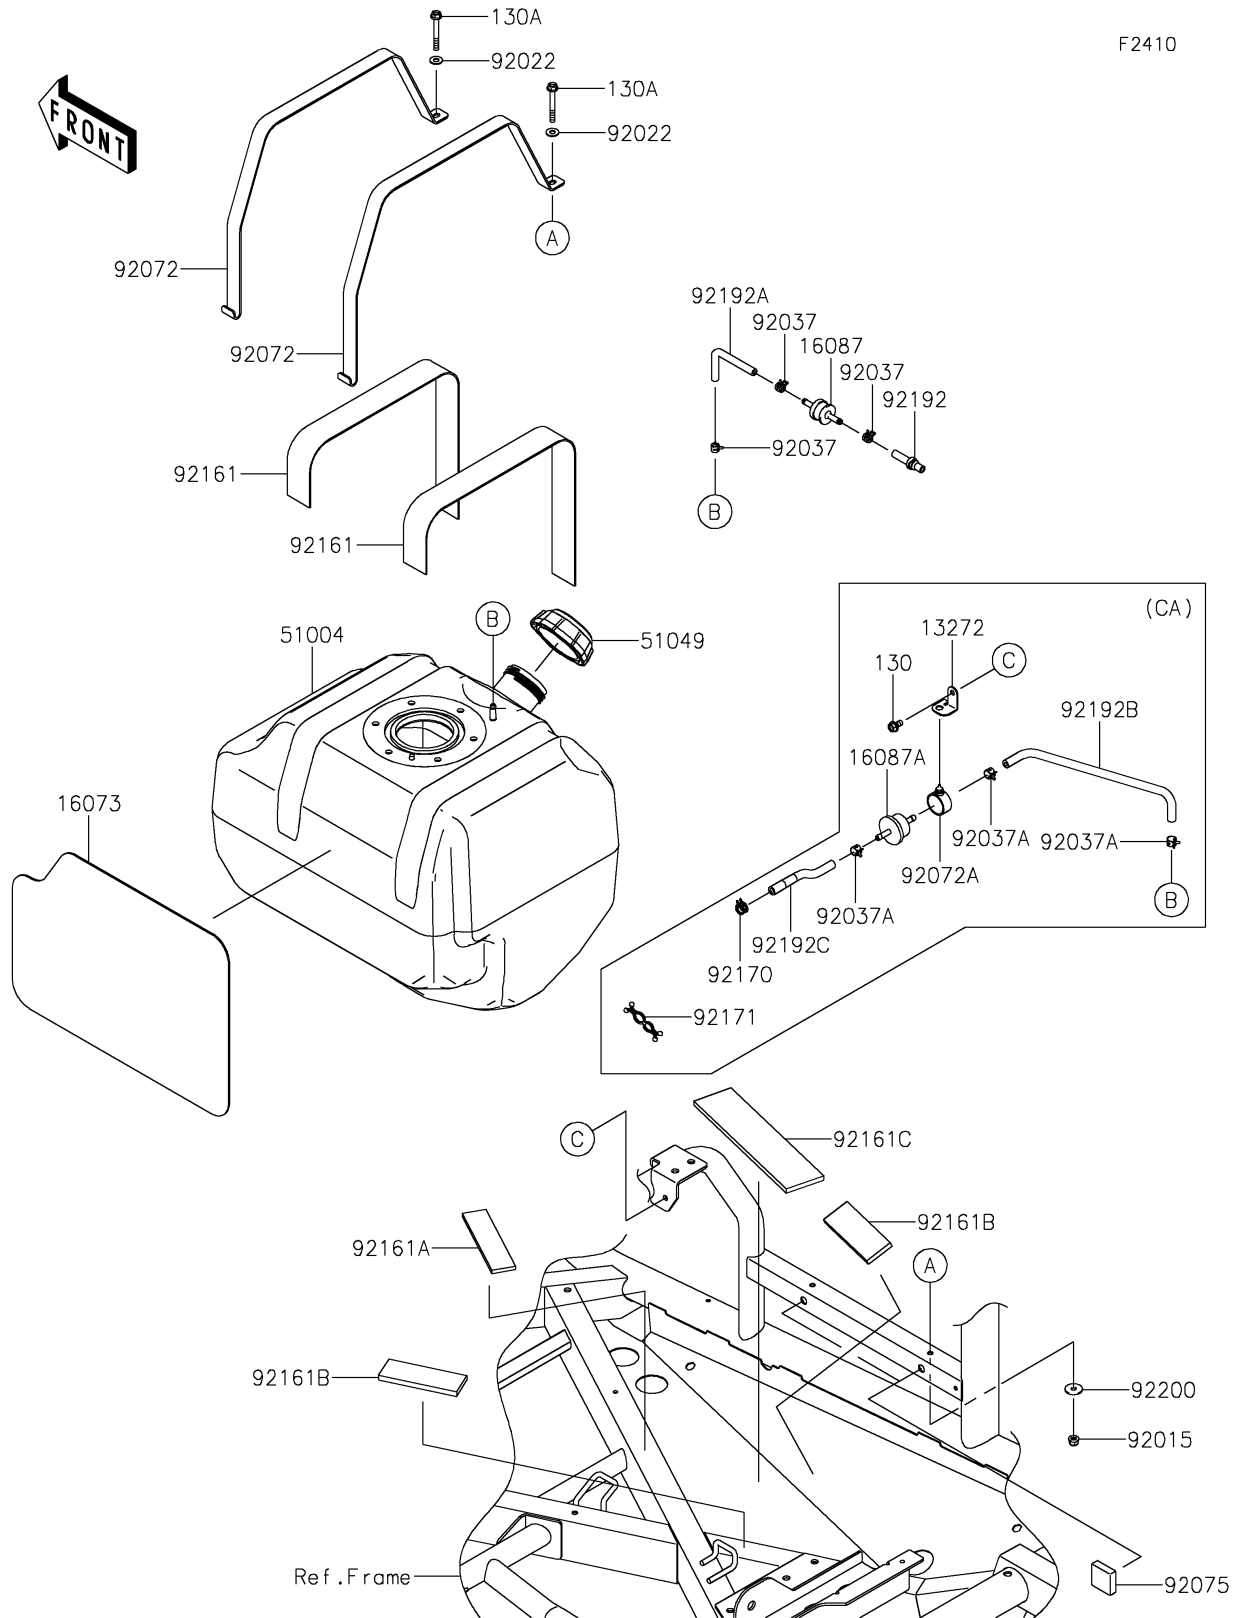

2021 TERYX4™ S LE PARTS DIAGRAM

Fuel Tank

2021 TERYX4™ S LE PARTS LIST

Fuel Tank

ITEM NAME	PART NUMBER	QUANTITY
PLATE (Ref # 13272)	13272-2276	1
INSULATOR (Ref # 16073)	16073-0924	1
VALVE-CHECK (Ref # 16087)	16087-0008	1
VALVE-CHECK (Ref # 16087A)	16087-0011	1
TANK-FUEL (Ref # 51004)	51004-0002	1
CAP-TANK,FUEL (Ref # 51049)	51049-0718	1
NUT,LOCK,FLANGED,6MM (Ref # 92015)	92015-1339	2
WASHER,7X16X1.2 (Ref # 92022)	92022-1344	2
CLAMP,TUBE (Ref # 92037)	92037-1461	3
CLAMP (Ref # 92037A)	92037-2113	3
BAND,FUEL TANK (Ref # 92072)	92072-0704	2
BAND (Ref # 92072A)	92072-0852	1
DAMPER (Ref # 92075)	92075-1882	2
DAMPER,FUEL TANK (Ref # 92161)	92161-0794	2
DAMPER,31.1X130X5 (Ref # 92161A)	92161-0936	1
DAMPER,38X105X7 (Ref # 92161B)	92161-0948	2
DAMPER,55X225X6.35 (Ref # 92161C)	92161-1811	1
CLAMP (Ref # 92170)	92170-2082	1
CLAMP (Ref # 92171)	92171-0476	1
TUBE,FRAME PIPE-CHECK VALVE (Ref # 92192)	92192-0068	1
TUBE,VENT (Ref # 92192A)	92192-0949	1
TUBE,5X10.4X40/240 (Ref # 92192B)	92192-1735	1
TUBE,FILTER-CHECK VALVE (Ref # 92192C)	92192-2259	1
WASHER,6.5X22X1.6 (Ref # 92200)	92200-1087	2
BOLT-FLANGED,6X12 (Ref # 130)	130BA0612	1
BOLT-FLANGED,6X50 (Ref # 130A)	130BA0650	2