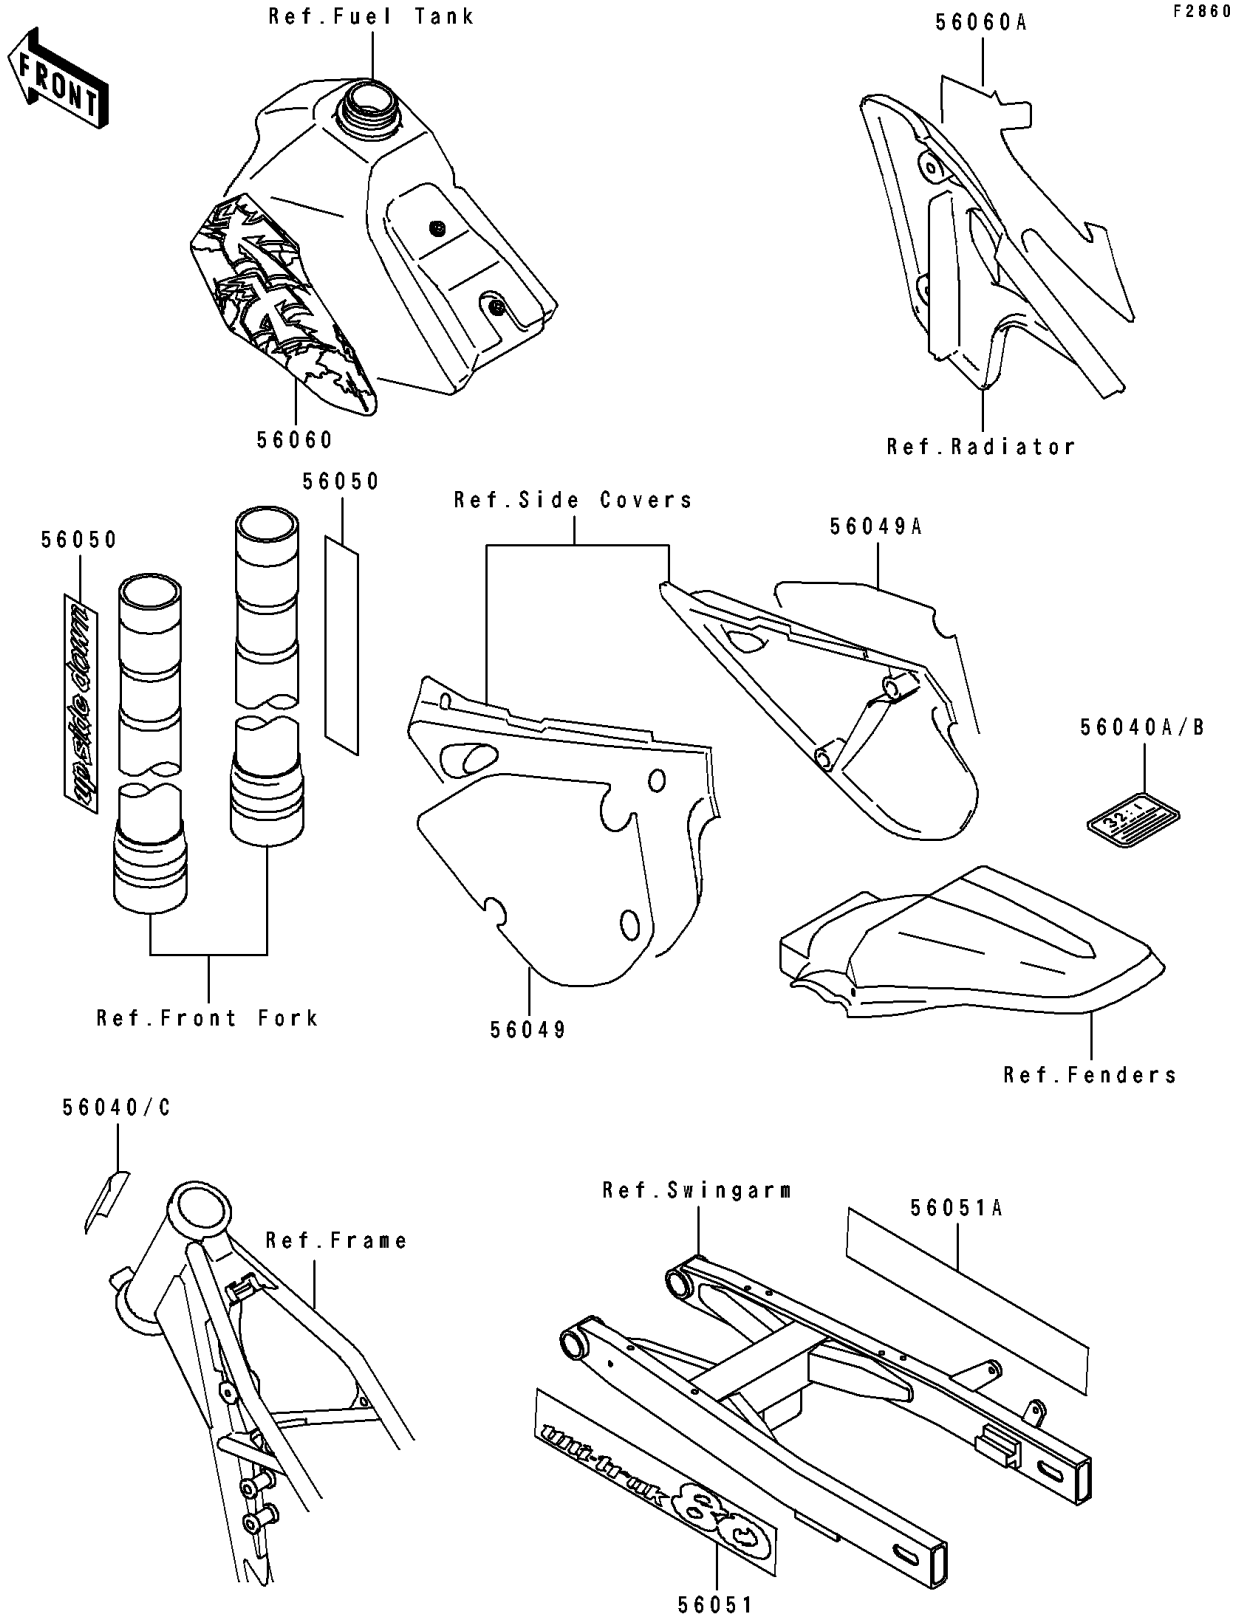

# 1994 KX80 PARTS DIAGRAM

Labels(KX80-R4/T4)

# 1994 KX80 PARTS LIST

Labels(KX80-R4/T4)

ITEM NAME	PART NUMBER	QUANTITY
LABEL-WARNING,NOISE (Ref # 56040)	56040-1101	1
LABEL-WARNING,GASOLINE/OIL (Ref # 56040A)	56040-1129	1
LABEL-WARNING,GASOLINE/OIL (Ref # 56040B)	56040-1306	1
LABEL-WARNING,WARRANTY (Ref # 56040C)	56040-1335	1
PATTERN,SIDE COVER,LH (Ref # 56049)	56049-1707	1
PATTERN,SIDE COVER,RH (Ref # 56049A)	56049-1708	1
MARK,SWING ARM,LH,UNI-TRAK 80 (Ref # 56051)	56051-1030	1
MARK,SWING ARM,RH,80 UNI-TRAK (Ref # 56051A)	56051-1031	1
PATTERN,FUEL TANK,LH (Ref # 56060)	56060-1720	1
PATTERN,SHROUD,RH (Ref # 56060A)	56060-1721	1