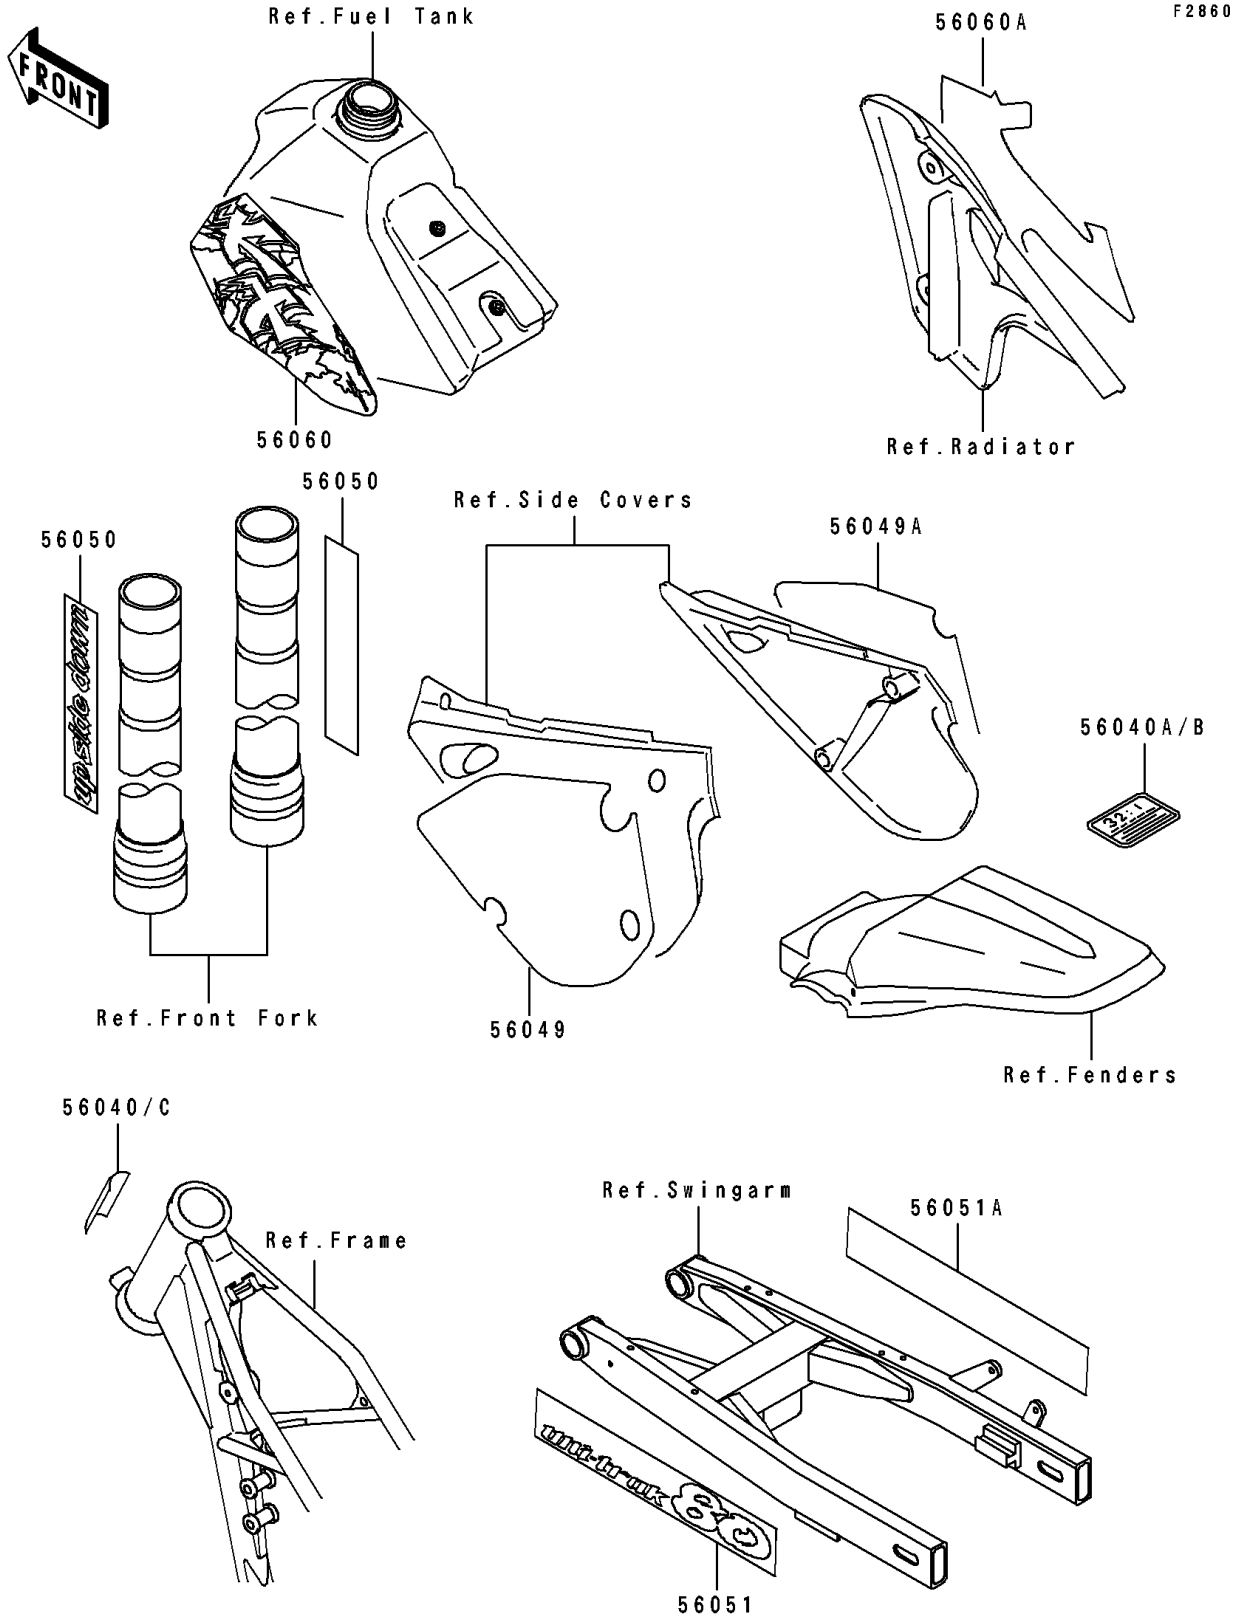

# 1994 Big Wheel PARTS DIAGRAM

Labels(KX80-R4/T4)

## 1994 Big Wheel PARTS LIST

Labels(KX80-R4/T4)

ITEM NAME	PART NUMBER	QUANTITY
LABEL-WARNING,NOISE (Ref # 56040)	56040-1101	1
LABEL-WARNING,GASOLINE/OIL (Ref # 56040A)	56040-1129	1
PATTERN,SIDE COVER,LH (Ref # 56049)	56049-1707	1
PATTERN,SIDE COVER,RH (Ref # 56049A)	56049-1708	1
MARK,UPSIDE DOWN (Ref # 56050)	56050-1729	2
MARK,SWING ARM,LH,UNI-TRAK 80 (Ref # 56051)	56051-1030	1
MARK,SWING ARM,RH,80 UNI-TRAK (Ref # 56051A)	56051-1031	1
PATTERN,FUEL TANK,LH (Ref # 56060)	56060-1720	1
PATTERN,SHROUD,RH (Ref # 56060A)	56060-1721	1