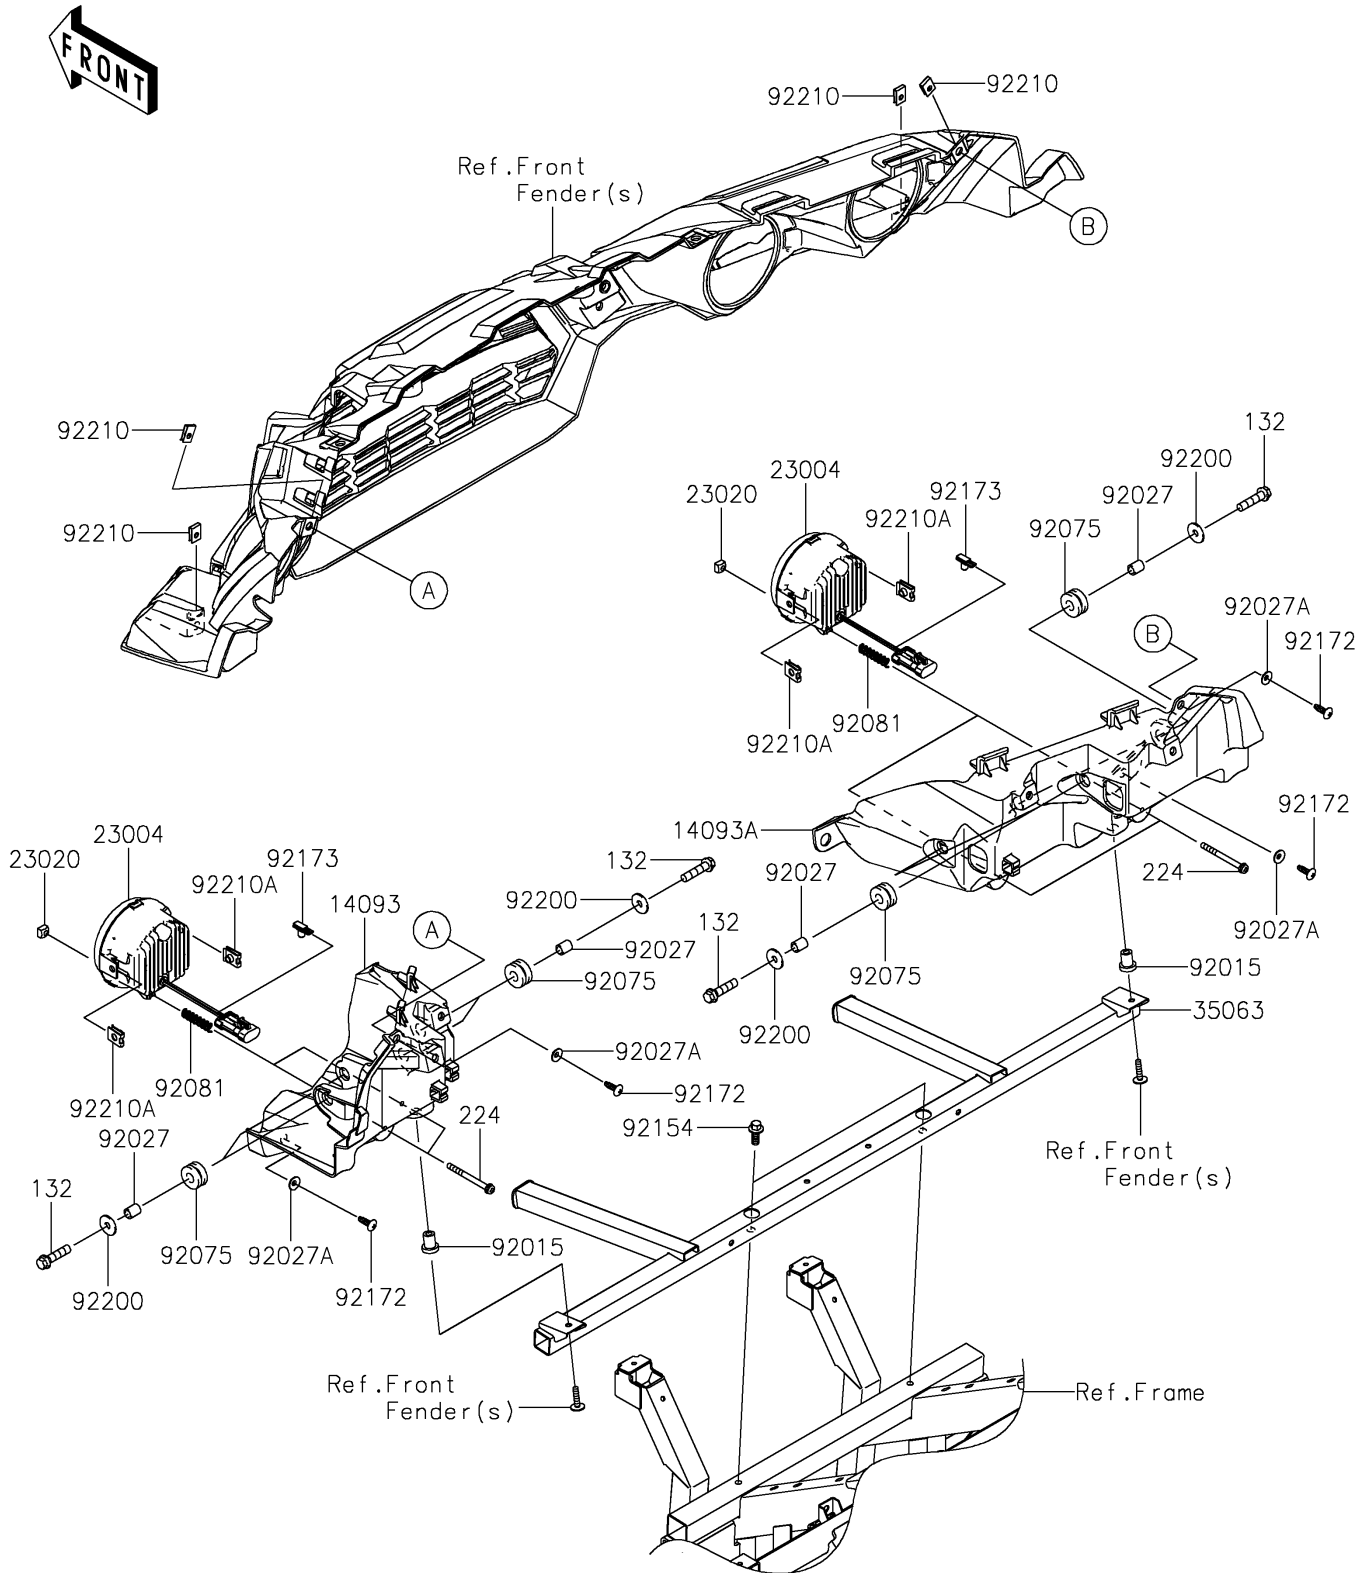

2021 TERYX4™ S LE PARTS DIAGRAM

Headlight(s)

F2710

2021 TERYX4™ S LE PARTS LIST

Headlight(s)

ITEM NAME	PART NUMBER	QUANTITY
COVER,HEADLIGHT,LH (Ref # 14093)	14093-0207	1
COVER,HEADLIGHT,RH (Ref # 14093A)	14093-0208	1
LAMP-HEAD (Ref # 23004)	23004-0370	4
NUT,4MM,FOCUS ADJUST (Ref # 23020)	23020-018	4
STAY,HEADLAMP (Ref # 35063)	35063-1405	1
NUT,RUBBER,6MM (Ref # 92015)	92015-1692	2
COLLAR,6.8X10X12 (Ref # 92027)	92027-162	8
COLLAR (Ref # 92027A)	92027-4020	4
DAMPER,10X24X12 (Ref # 92075)	92075-1690	8
SPRING,FOCUS ADJUST (Ref # 92081)	92081-1896	4
BOLT,FLANGED,8X20 (Ref # 92154)	92154-1226	2
SCREW,TAPPING,6X20 (Ref # 92172)	92172-0883	4
CLAMP (Ref # 92173)	92173-1491	4
WASHER,6.5X20X1.6 (Ref # 92200)	92200-0283	8
NUT,LEAF SPRING,6MM (Ref # 92210)	92210-0624	4
NUT (Ref # 92210A)	92210-1125	8
BOLT-FLANGED-SMALL,6X25 (Ref # 132)	132BA0625	8
SCREW-PAN-WP-CROS,4X45 (Ref # 224)	224AA0445	4