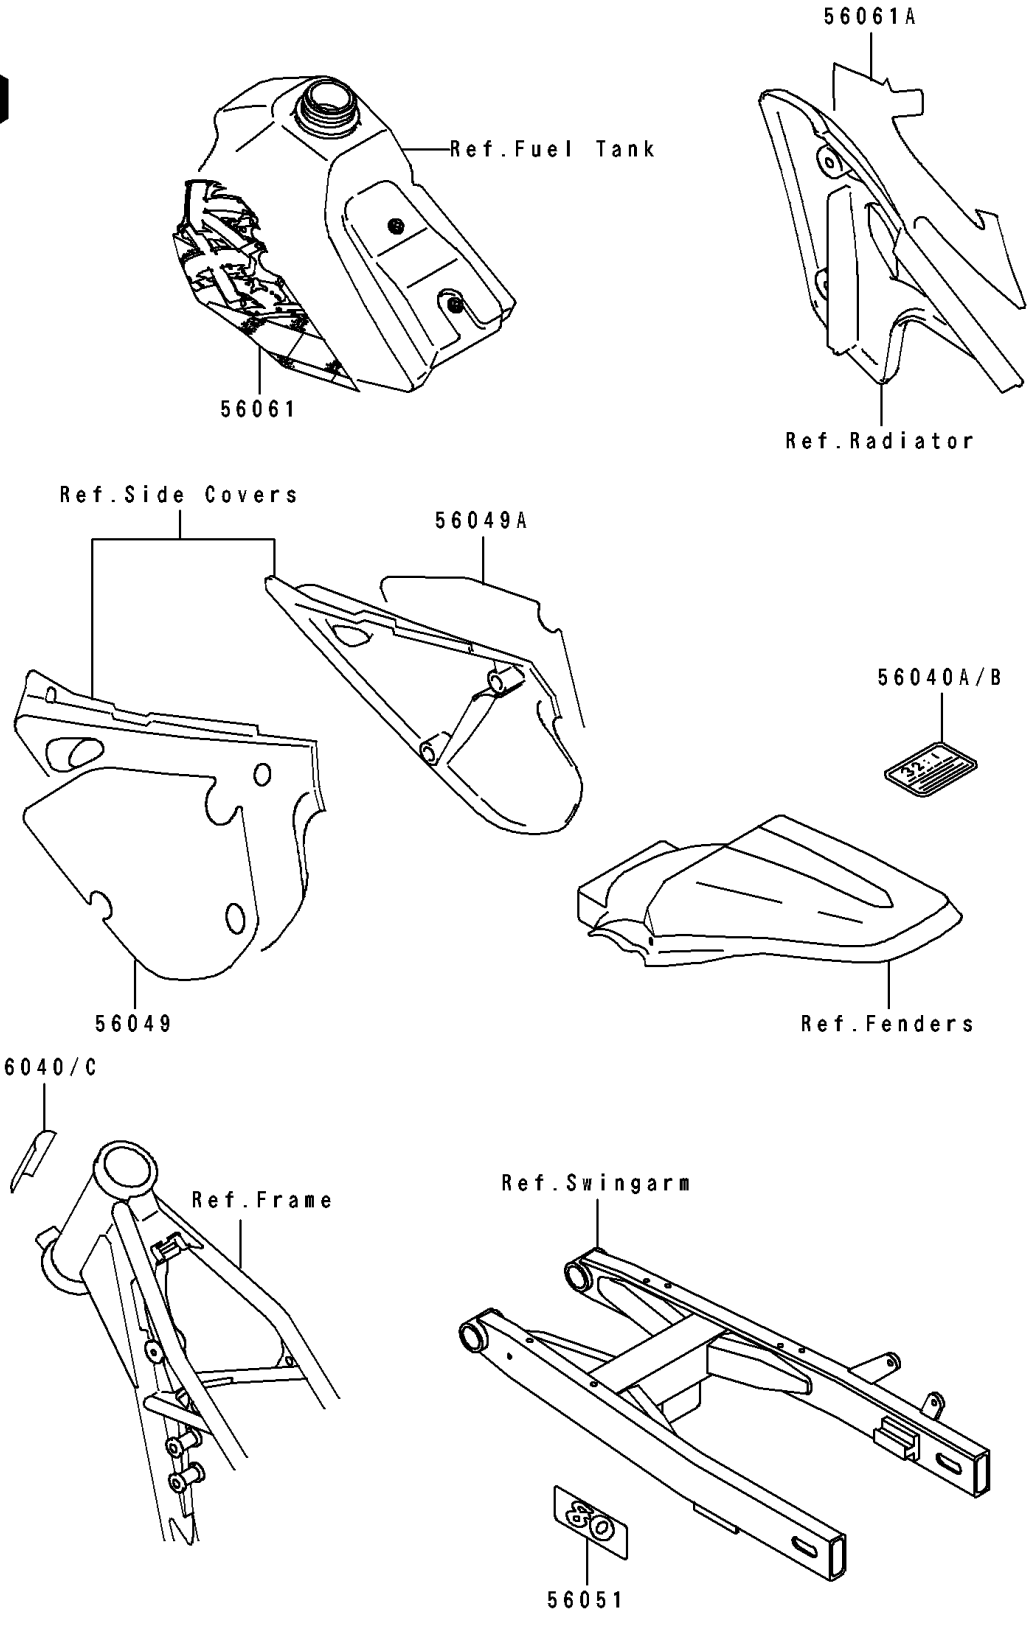

# 1995 KX80 PARTS DIAGRAM

Labels(KX80-R5)

F2860A

# 1995 KX80 PARTS LIST

Labels(KX80-R5)

ITEM NAME	PART NUMBER	QUANTITY
LABEL-WARNING,NOISE (Ref # 56040)	56040-1101	1
LABEL-WARNING,GASOLINE/OIL (Ref # 56040A)	56040-1129	1
LABEL-WARNING,GASOLINE/OIL (Ref # 56040B)	56040-1306	1
LABEL-WARNING,WARRANTY (Ref # 56040C)	56040-1335	1
PATTERN,SIDE COVER,LH (Ref # 56049)	56049-1707	1
PATTERN,SIDE COVER,RH (Ref # 56049A)	56049-1708	1
MARK,SWING ARM,80 (Ref # 56051)	56051-1175	2
PATTERN,FUEL TANK,LH (Ref # 56061)	56061-1096	1
PATTERN,SHROUD,RH (Ref # 56061A)	56061-1097	1