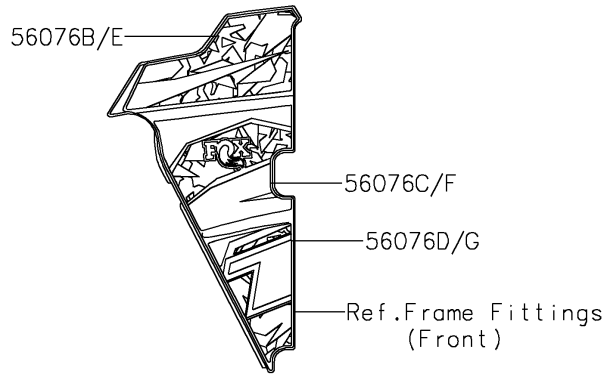

# 2021 TERYX4™ S PARTS DIAGRAM

Decals(Gray)(JMFAN/JMFAL)

F2861B

Ref. Front Fender(s)

Ref. Frame Fittings (Front)

Ref. Front Fender(s)

Ref. Rear Fender(s)

Ref. Door