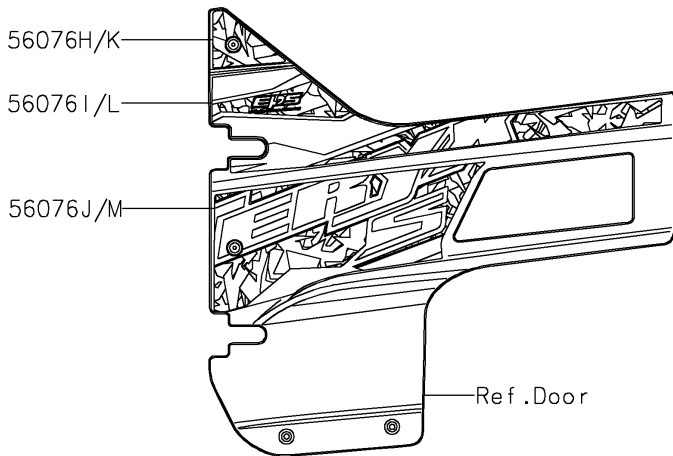

# 2021 TERYX4™ S PARTS DIAGRAM

Decals(Gray)(JMFAN/JMFAL)

F2861B

Ref. Front Fender(s)

Ref. Frame Fittings (Front)

Ref. Front Fender(s)

Ref. Rear Fender(s)

Ref. Door

Ref. Door