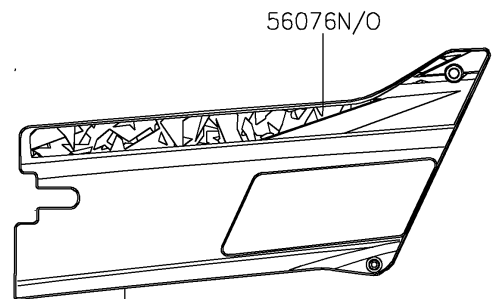

# 2021 TERYX4™ S PARTS DIAGRAM

Decals(Gray)(JMFAN/JMFAL)

F2861B

Ref. Front Fender(s)

Ref. Frame Fittings (Front)

Ref. Front Fender(s)

Ref. Rear Fender(s)

Ref. Door