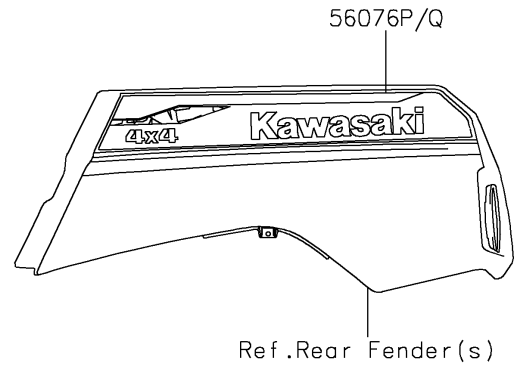

# 2021 TERYX4™ S PARTS DIAGRAM

Decals(Gray)(JMFAN/JMFAL)

F2861B

Ref. Front Fender(s)

Ref. Frame Fittings (Front)

Ref. Front Fender(s)

Ref. Rear Fender(s)

Ref. Door