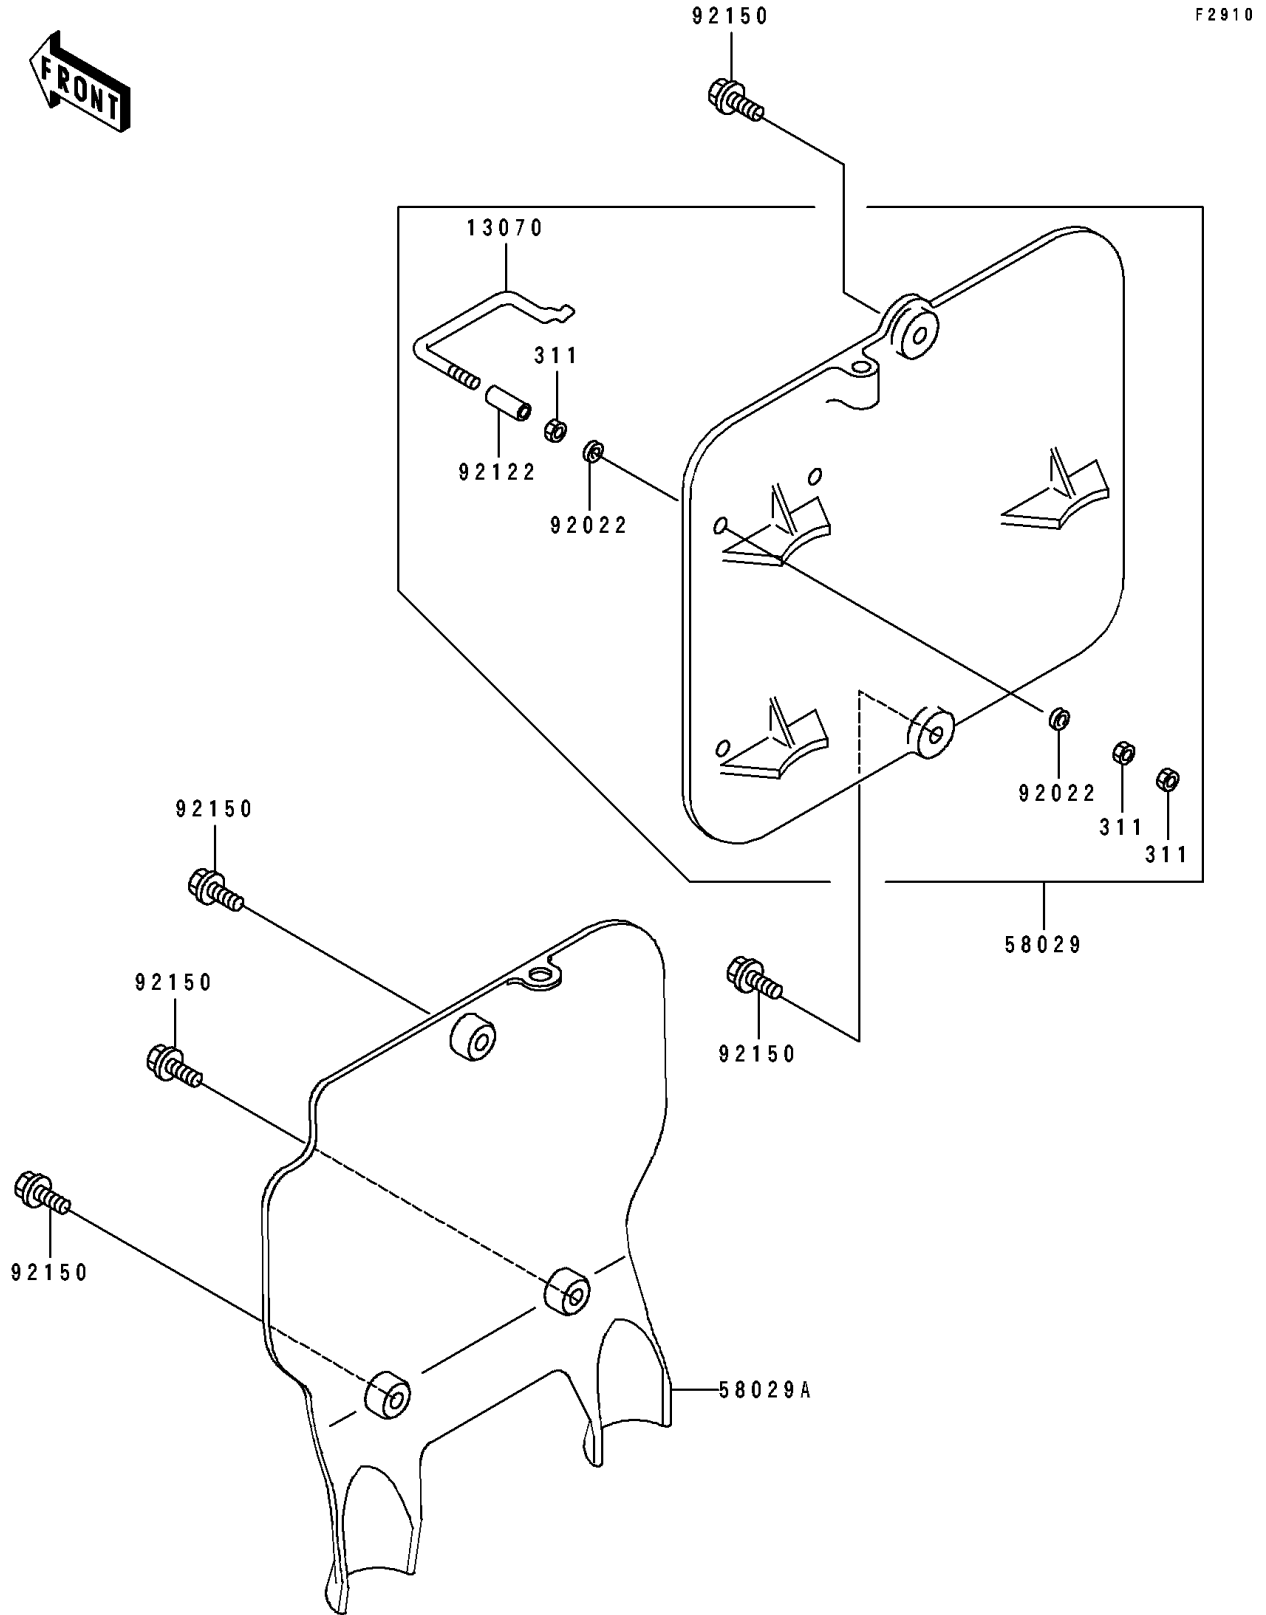

# 1994 KX80 PARTS DIAGRAM

Accessory

# 1994 KX80 PARTS LIST

## Accessory

ITEM NAME	PART NUMBER	QUANTITY
GUIDE,CABLE (Ref # 13070)	13070-1031	2
PLATE-NUMBER,P.WHITE (Ref # 58029)	58029-1075-6F	1
WASHER (Ref # 92022)	92022-1780	4
ROLLER,CABLE GUIDE (Ref # 92122)	92122-1011	2
BOLT,6X14 (Ref # 92150)	92150-1340	2
NUT-HEX (Ref # 311)	311B0300	6