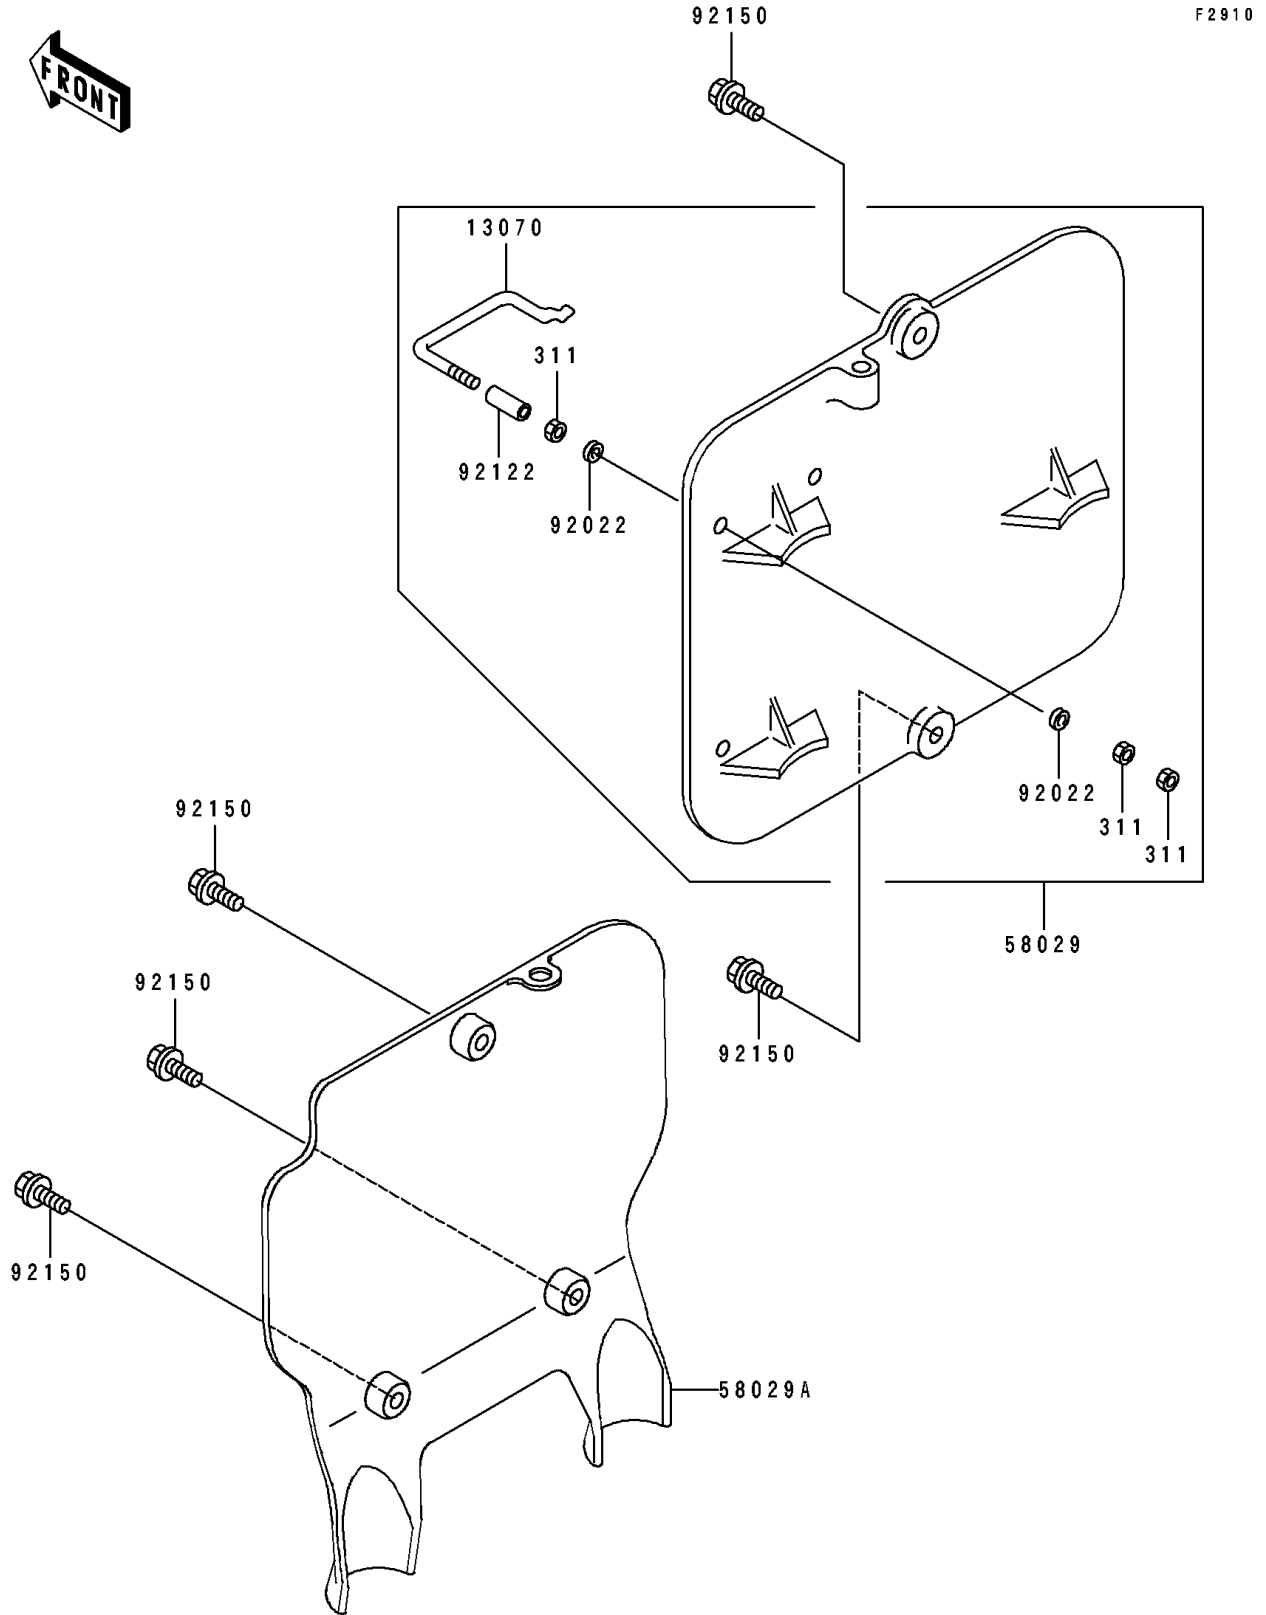

# 1995 KX80 PARTS DIAGRAM

Accessory

# 1995 KX80 PARTS LIST

## Accessory

ITEM NAME	PART NUMBER	QUANTITY
GUIDE,CABLE (Ref # 13070)	13070-1031	2
PLATE-NUMBER,P.WHITE (Ref # 58029)	58029-1075-6F	1
WASHER (Ref # 92022)	92022-1780	4
ROLLER,CABLE GUIDE (Ref # 92122)	92122-1011	2
BOLT,6X14 (Ref # 92150)	92150-1340	2
NUT-HEX (Ref # 311)	311B0300	6