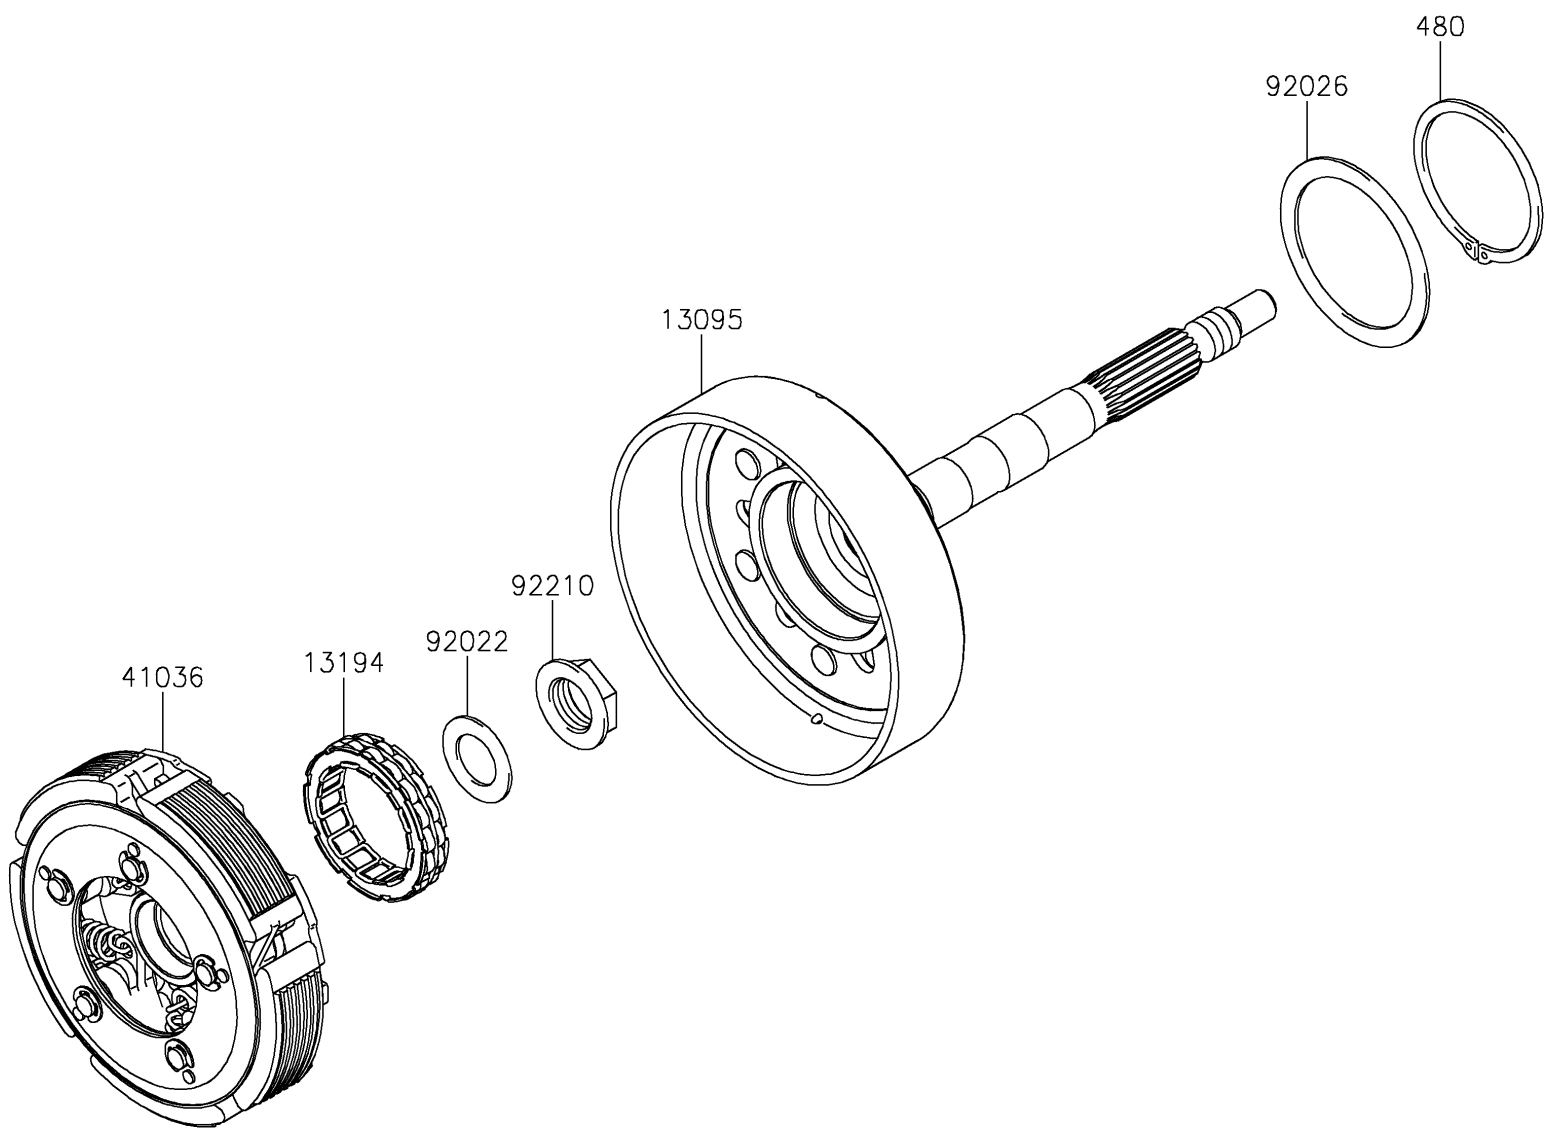

# 2021 TERYX4™ S CAMO PARTS DIAGRAM

Clutch

E1350

## 2021 TERYX4™ S CAMO PARTS LIST

### Clutch

ITEM NAME	PART NUMBER	QUANTITY
HOUSING-COMP-CLUTCH (Ref # 13095)	13095-0554	1
CLUTCH-ONEWAY (Ref # 13194)	13194-0555	1
HUB-ASSY (Ref # 41036)	41036-0639	1
WASHER,20.5X34X1.4 (Ref # 92022)	92022-168	1
SPACER (Ref # 92026)	92026-0710	1
NUT,20MM (Ref # 92210)	92210-0711	1
CIRCLIP-TYPE-C,60MM (Ref # 480)	480J6000	1