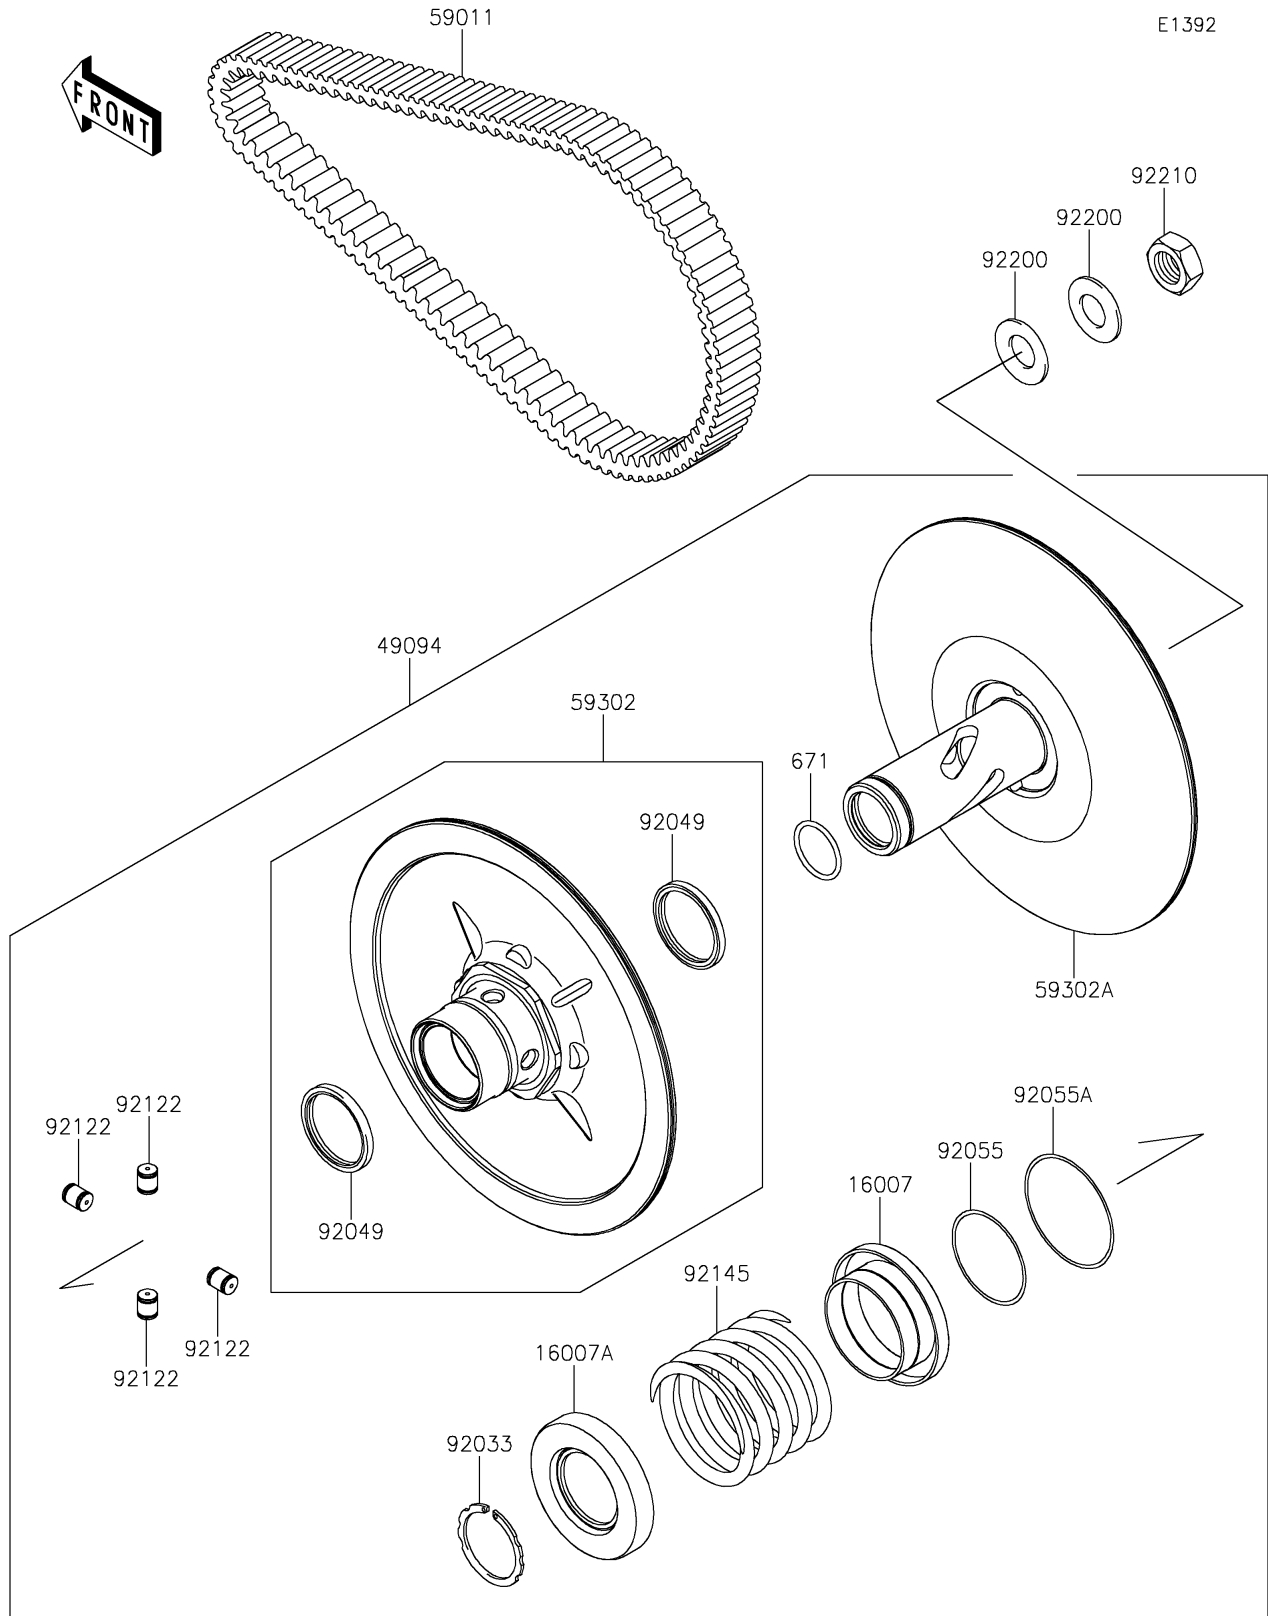

# 2021 TERYX4™ S CAMO PARTS DIAGRAM

Driven Converter/Drive Belt

# 2021 TERYX4™ S CAMO PARTS LIST

Driven Converter/Drive Belt

ITEM NAME	PART NUMBER	QUANTITY
-----------	-------------	----------