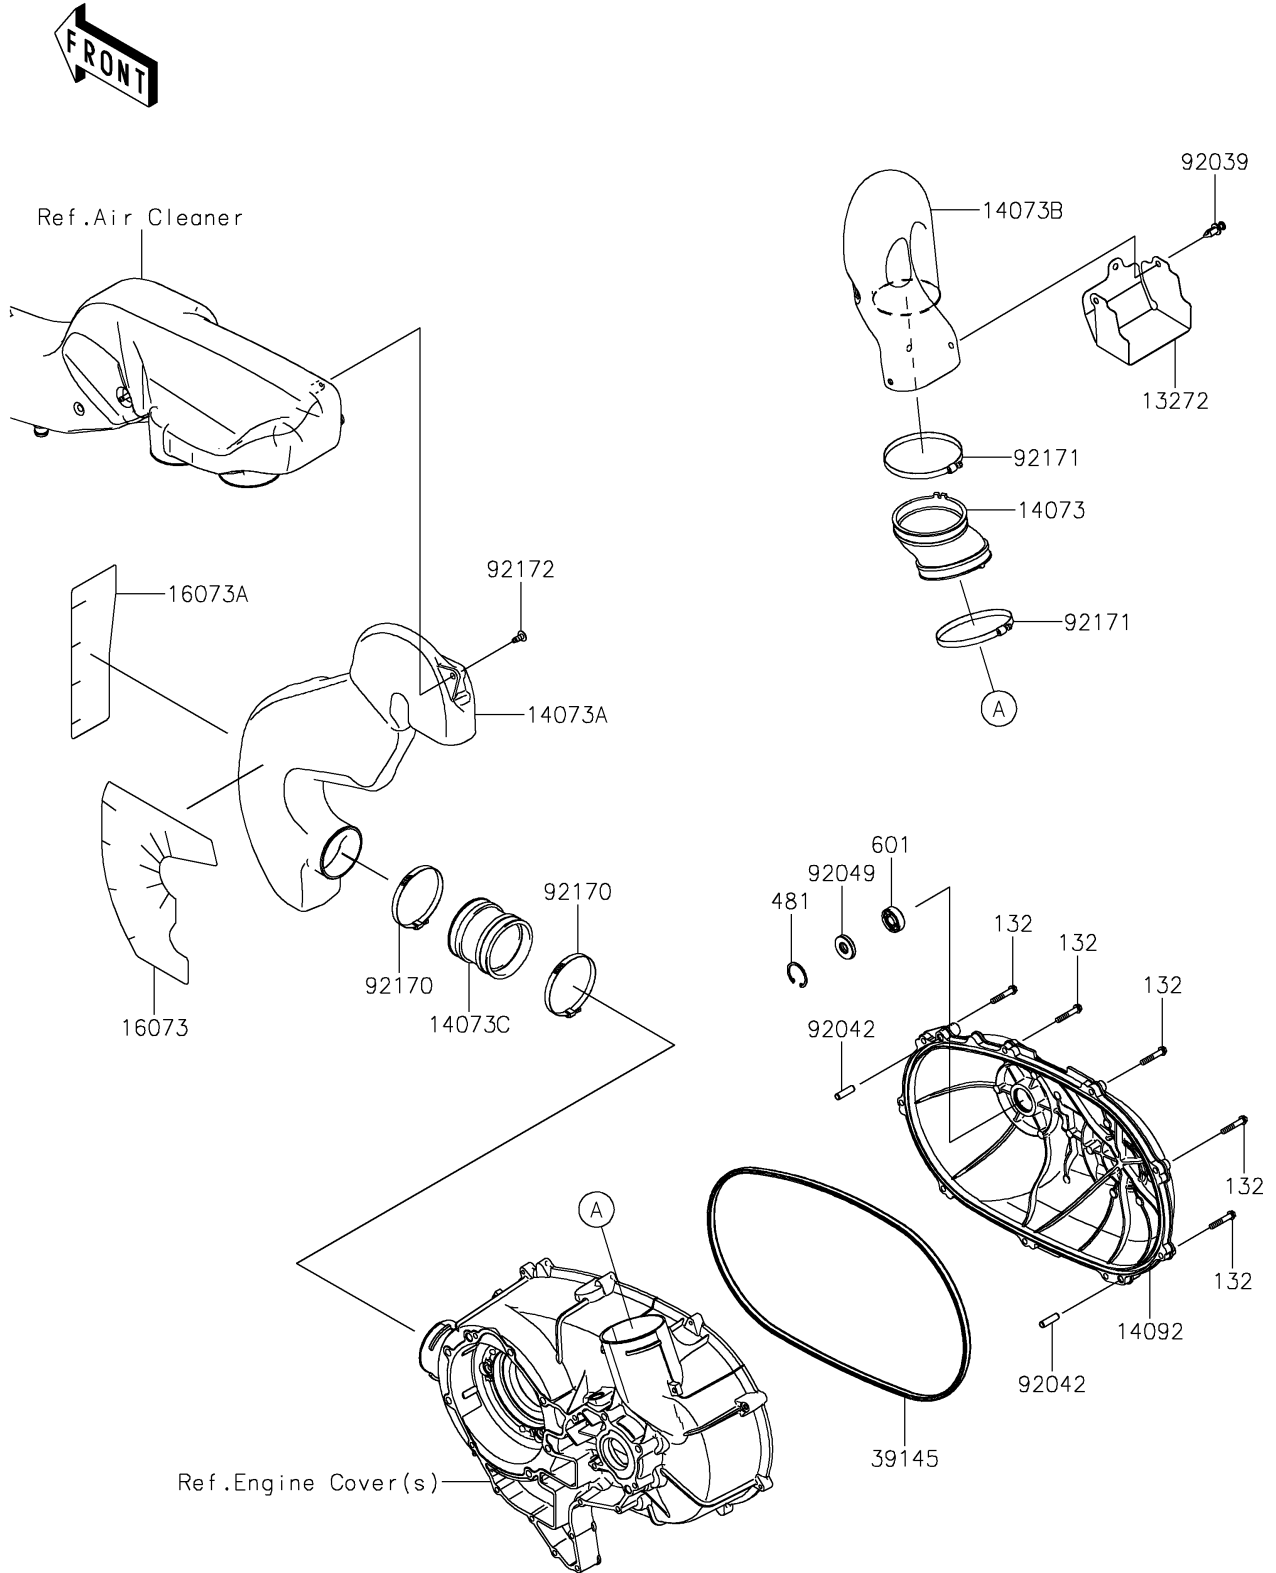

# 2021 TERYX4™ S CAMO PARTS DIAGRAM

## Converter Cover

E1393

## 2021 TERYX4™ S CAMO PARTS LIST

### Converter Cover

ITEM NAME	PART NUMBER	QUANTITY
PLATE (Ref # 13272)	13272-2060	1
DUCT,JOINT (Ref # 14073)	14073-0307	1
DUCT,INTAKE (Ref # 14073A)	14073-0760	1
DUCT,EXHAUST (Ref # 14073B)	14073-0839	1
DUCT,JOINT (Ref # 14073C)	14073-1805	1
COVER,CVT (Ref # 14092)	14092-0266	1
INSULATOR (Ref # 16073)	16073-0843	1
INSULATOR (Ref # 16073A)	16073-0844	1
TRIM-SEAL,CVT COVER (Ref # 39145)	39145-0043	1
RIVET (Ref # 92039)	92039-0776	3
PIN,DOWEL,8X28 (Ref # 92042)	92042-050	2
SEAL-OIL,12X32X5.8 (Ref # 92049)	92049-0167	1
CLAMP (Ref # 92170)	92170-1763	2
CLAMP (Ref # 92171)	92171-1383	2
SCREW (Ref # 92172)	92172-0297	1
BOLT-FLANGED-SMALL,6X35 (Ref # 132)	132BA0635	9
CIRCLIP-TYPE-C,32MM (Ref # 481)	481J3200	1
BEARING-BALL (Ref # 601)	601A6201	1