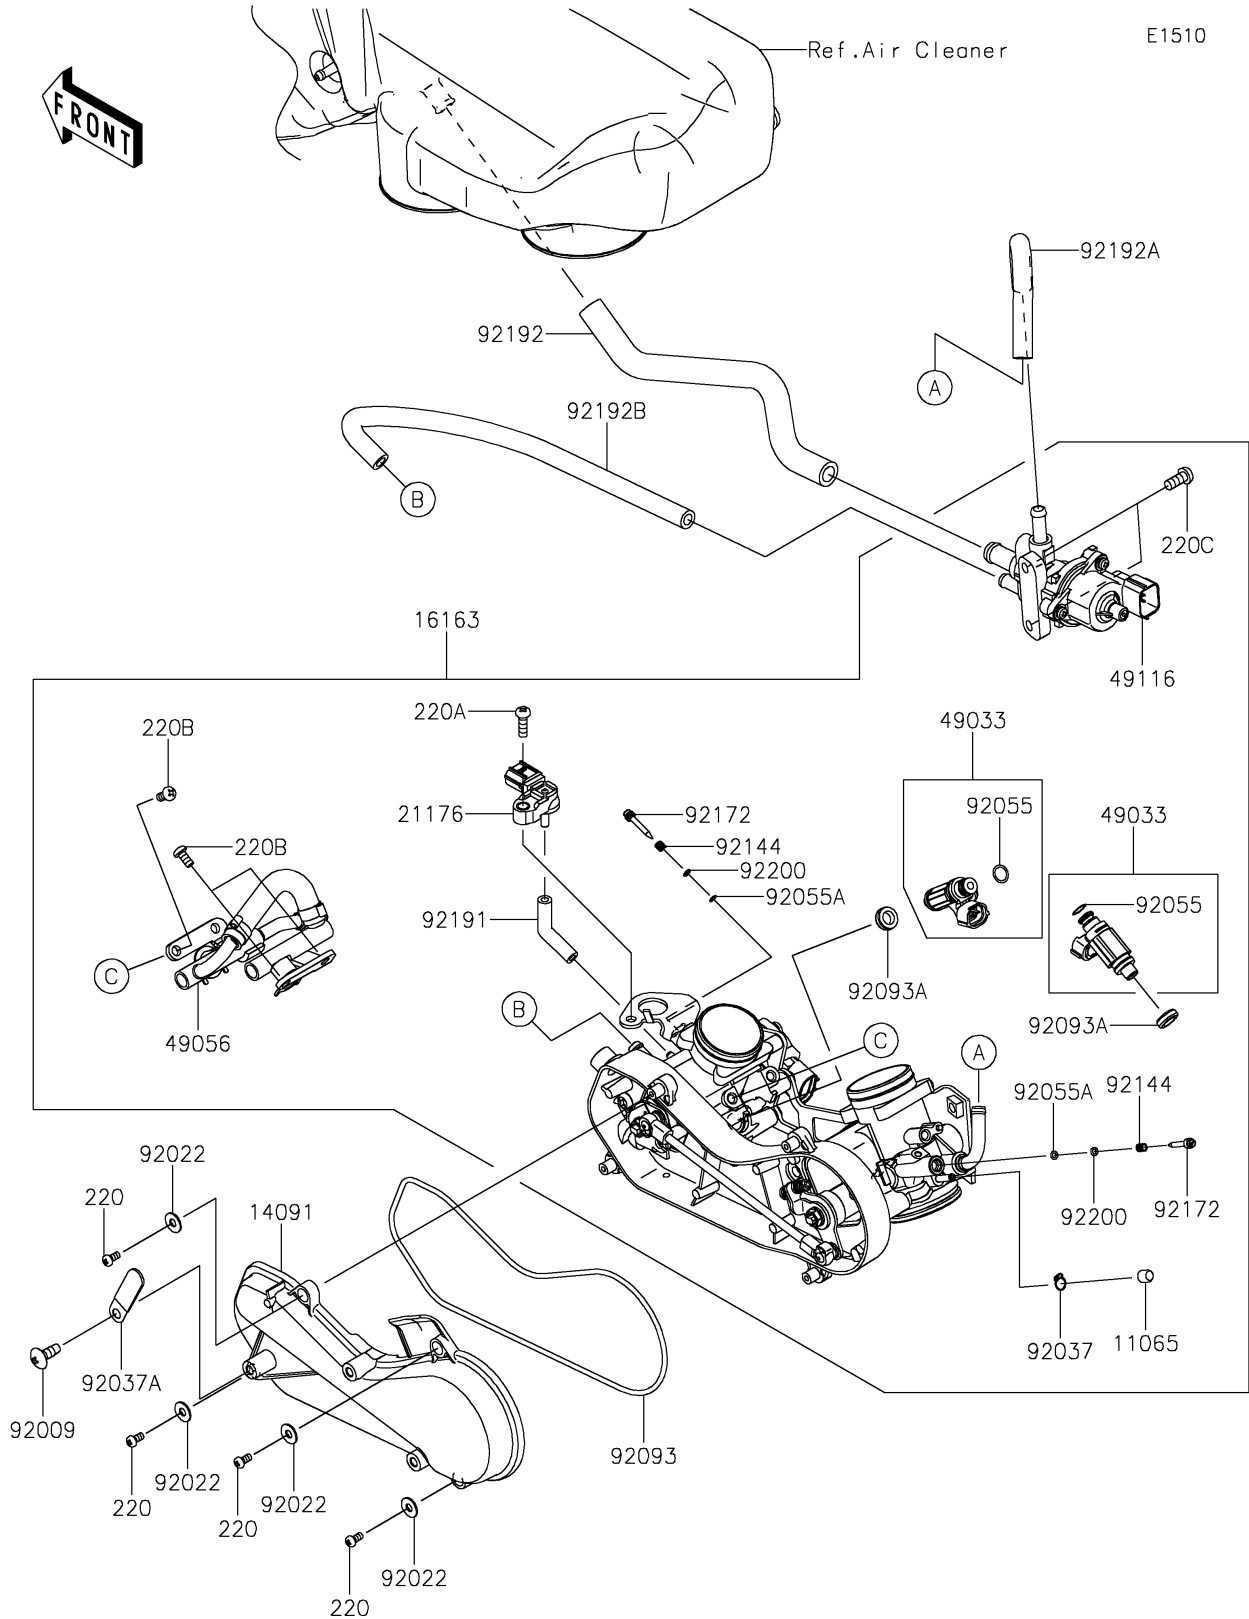

# 2021 TERYX4™ S CAMO PARTS DIAGRAM

Throttle

## 2021 TERYX4™ S CAMO PARTS LIST

### Throttle

ITEM NAME	PART NUMBER	QUANTITY
CAP (Ref # 11065)	11065-0072	1
COVER,THROTTLE LINK (Ref # 14091)	14091-1731	1
THROTTLE-ASSY,36EIS (Ref # 16163)	16163-0790	1
SENSOR,PRESSURE (Ref # 21176)	21176-0906	1
NOZZLE-INJECTION (Ref # 49033)	49033-0011	2
PIPE-INJECTION (Ref # 49056)	49056-0033	1
VALVE-ASSY,ISC (Ref # 49116)	49116-0021	1
SCREW,6X12 (Ref # 92009)	92009-1480	1
WASHER,5.2X13X1 (Ref # 92022)	92022-1380	4
CLAMP,TUBE (Ref # 92037)	92037-1124	1
CLAMP,L=45 (Ref # 92037A)	92037-1539	1
RING-O,INJECTION NOZZLE (Ref # 92055)	92055-1622	2
RING-O,AIR SCREW (Ref # 92055A)	92055-1658	2
SEAL (Ref # 92093)	92093-0082	1
SEAL (Ref # 92093A)	92093-0127	2
SPRING,THROTTLE STOP SCREW (Ref # 92144)	92144-1674	2
SCREW (Ref # 92172)	92172-0156	2
TUBE,3.2X7.4X70 (Ref # 92191)	92191-1552	1
TUBE,ISC-CHAMBER (Ref # 92192)	92192-0948	1
TUBE,ISC-THROTTLE RR (Ref # 92192A)	92192-1211	1
TUBE,ISC-THROTTLE FR (Ref # 92192B)	92192-1212	1
WASHER,PILOT AIR SCREW (Ref # 92200)	92200-1564	2
SCREW-PAN-CROS,4X8 (Ref # 220)	220AA0408	4
SCREW-PAN-CROS,5X16 (Ref # 220A)	220AA0516	1
SCREW-PAN-CROS,6X12 (Ref # 220B)	220AA0612	4
SCREW-PAN-CROS,6X14 (Ref # 220C)	220AA0614	2