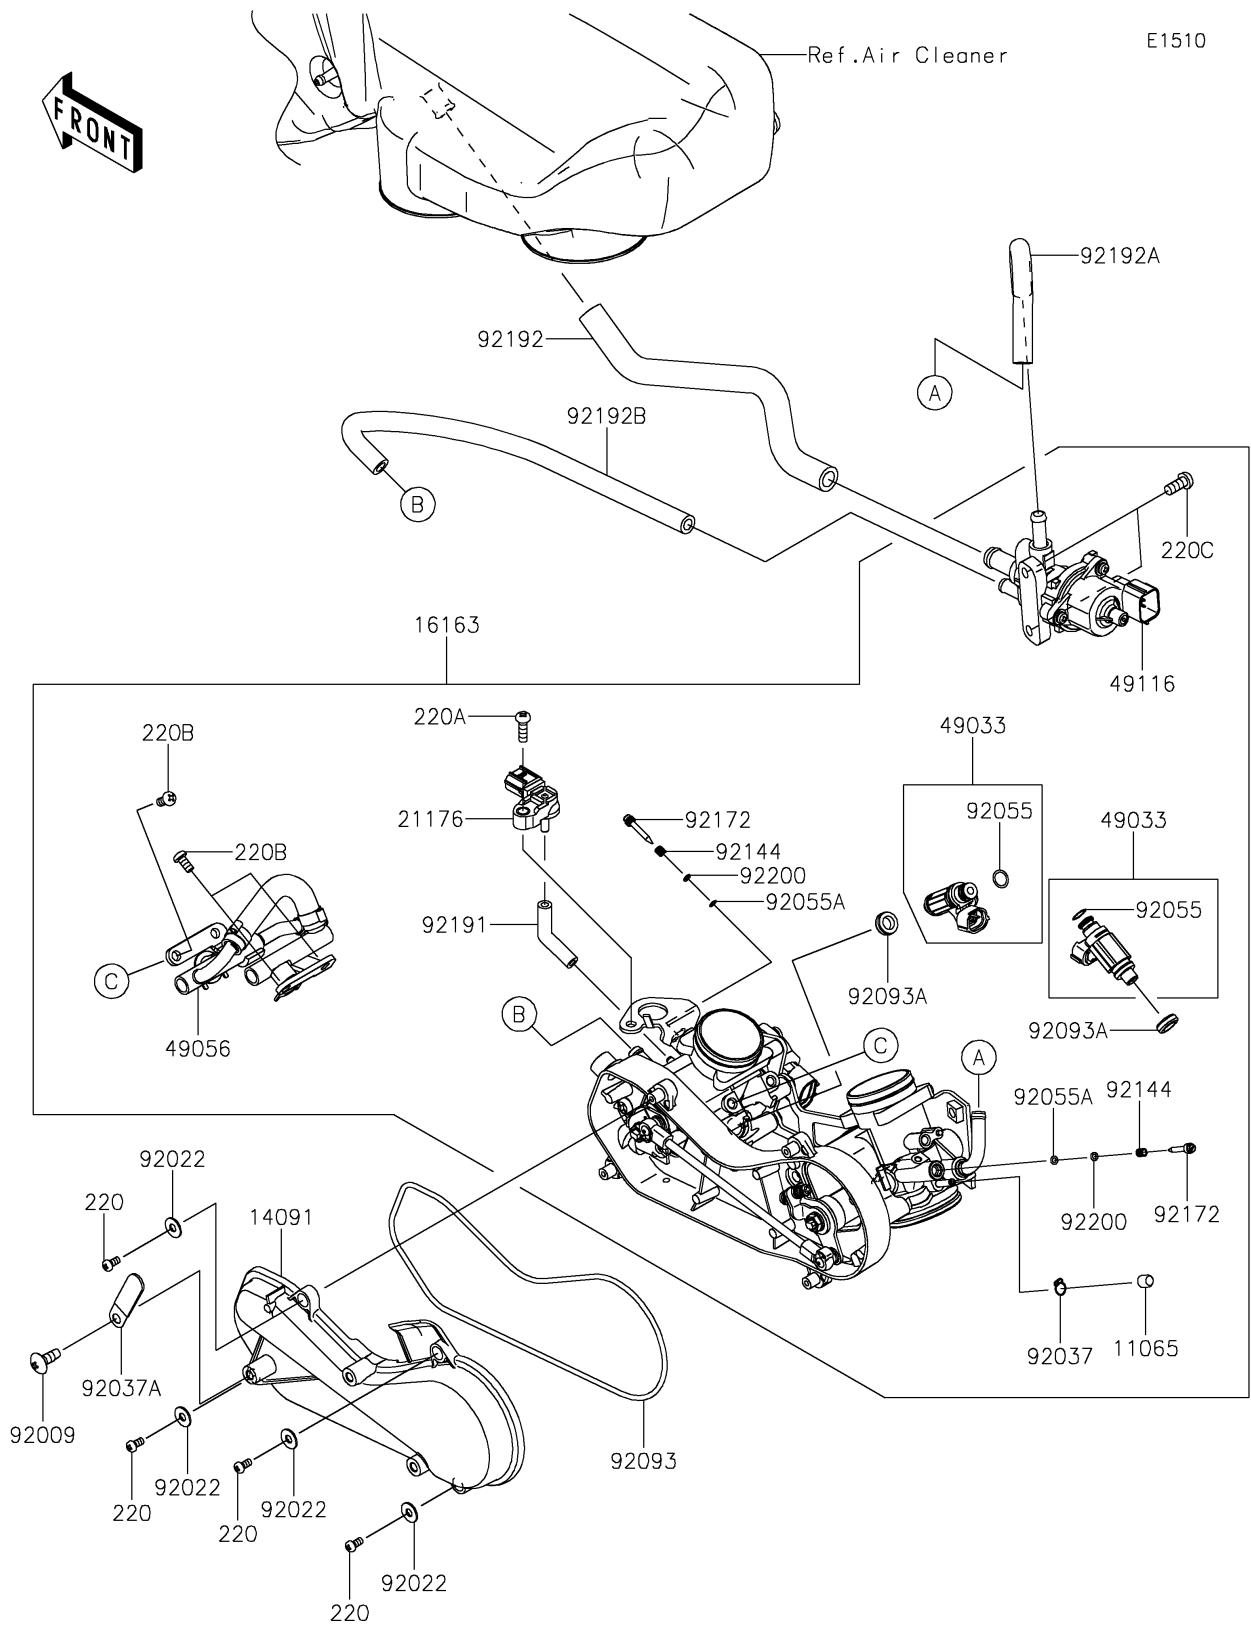

2021 TERYX4™ S CAMO PARTS DIAGRAM

Throttle

2021 TERYX4™ S CAMO PARTS LIST

Throttle

ITEM NAME	PART NUMBER	QUANTITY
CAP (Ref # 11065)	11065-0072	1
COVER,THROTTLE LINK (Ref # 14091)	14091-1731	1
THROTTLE-ASSY,36EIS (Ref # 16163)	16163-0790	1
SENSOR,PRESSURE (Ref # 21176)	21176-0906	1
NOZZLE-INJECTION (Ref # 49033)	49033-0011	2
PIPE-INJECTION (Ref # 49056)	49056-0033	1
VALVE-ASSY,ISC (Ref # 49116)	49116-0021	1
SCREW,6X12 (Ref # 92009)	92009-1480	1
WASHER,5.2X13X1 (Ref # 92022)	92022-1380	4
CLAMP,TUBE (Ref # 92037)	92037-1124	1
CLAMP,L=45 (Ref # 92037A)	92037-1539	1
RING-O,INJECTION NOZZLE (Ref # 92055)	92055-1622	2
RING-O,AIR SCREW (Ref # 92055A)	92055-1658	2
SEAL (Ref # 92093)	92093-0082	1
SEAL (Ref # 92093A)	92093-0127	2
SPRING,THROTTLE STOP SCREW (Ref # 92144)	92144-1674	2
SCREW (Ref # 92172)	92172-0156	2
TUBE,3.2X7.4X70 (Ref # 92191)	92191-1552	1
TUBE,ISC-CHAMBER (Ref # 92192)	92192-0948	1
TUBE,ISC-THROTTLE RR (Ref # 92192A)	92192-1211	1
TUBE,ISC-THROTTLE FR (Ref # 92192B)	92192-1212	1
WASHER,PILOT AIR SCREW (Ref # 92200)	92200-1564	2
SCREW-PAN-CROS,4X8 (Ref # 220)	220AA0408	4
SCREW-PAN-CROS,5X16 (Ref # 220A)	220AA0516	1
SCREW-PAN-CROS,6X12 (Ref # 220B)	220AA0612	4
SCREW-PAN-CROS,6X14 (Ref # 220C)	220AA0614	2