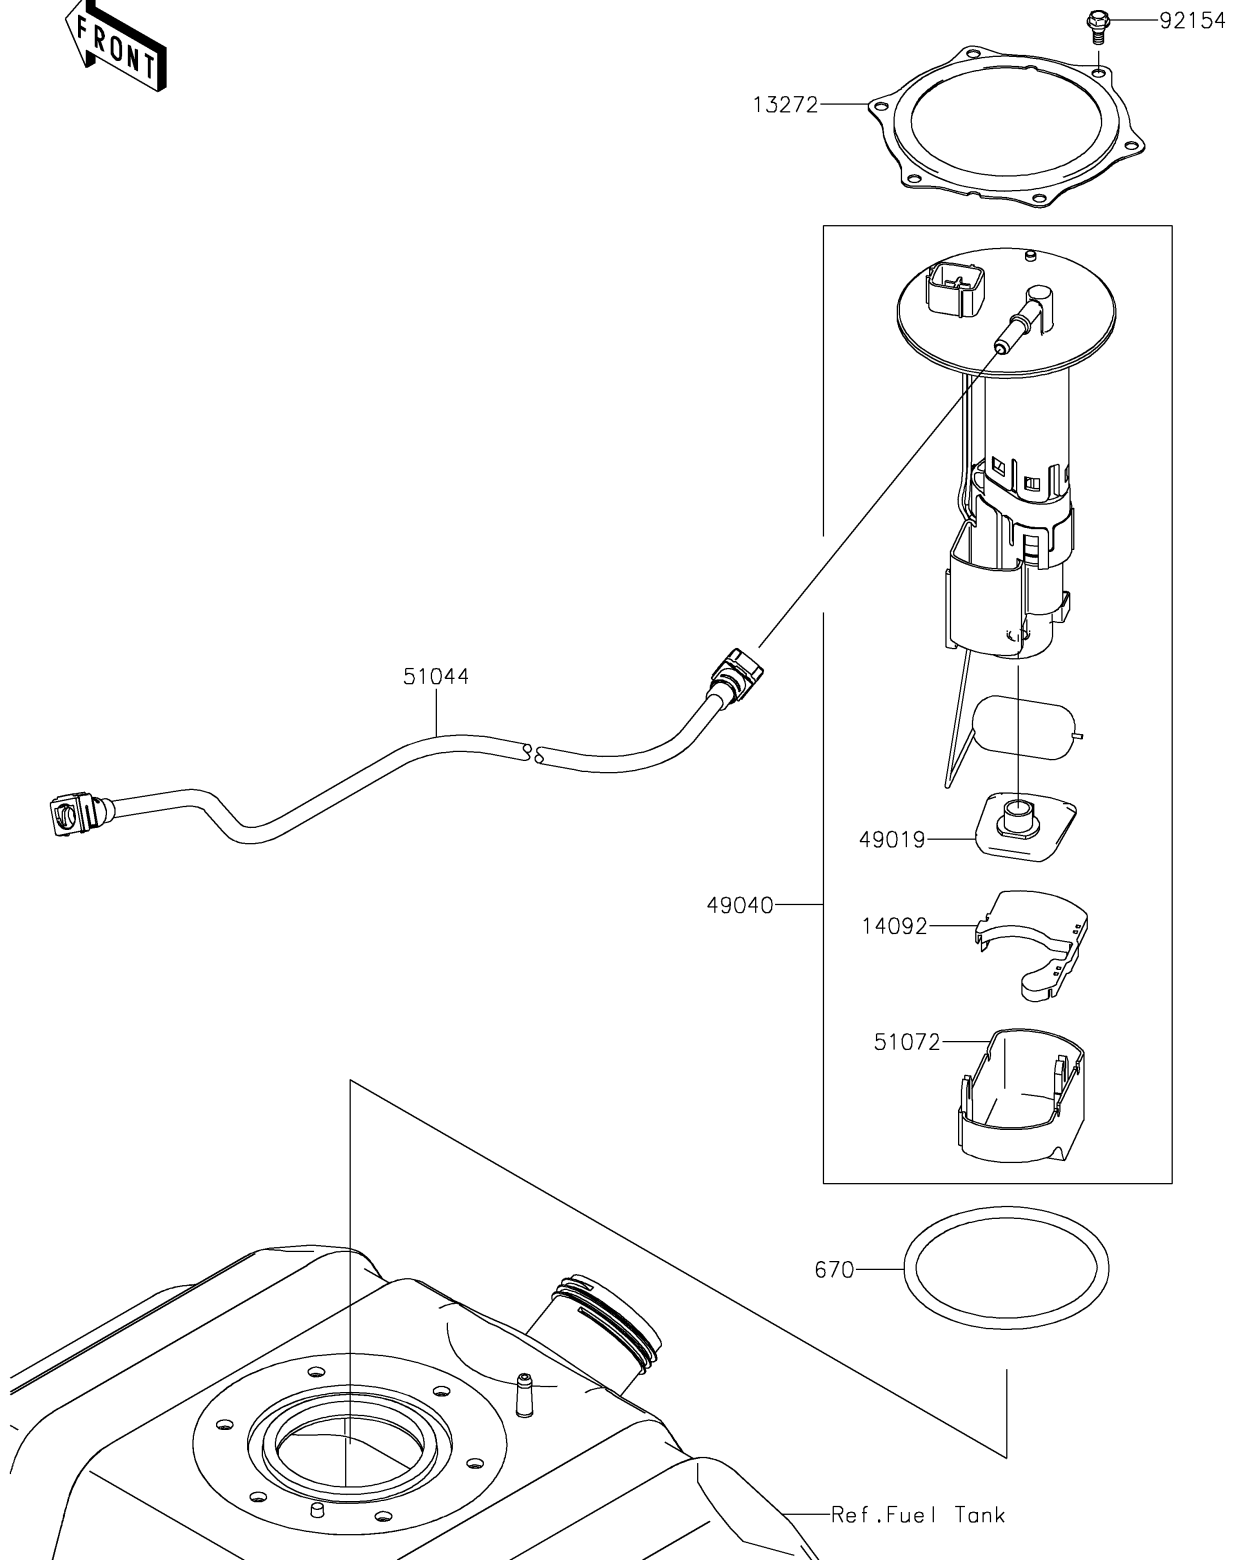

# 2021 TERYX4™ S CAMO PARTS DIAGRAM

Fuel Pump

E1520

## 2021 TERYX4™ S CAMO PARTS LIST

### Fuel Pump

ITEM NAME	PART NUMBER	QUANTITY
PLATE (Ref # 13272)	13272-2500	1
COVER (Ref # 14092)	14092-1044	1
FILTER-FUEL (Ref # 49019)	49019-0013	1
PUMP-FUEL (Ref # 49040)	49040-0716	1
TUBE-ASSY (Ref # 51044)	51044-0811	1
CHAMBER-FUEL (Ref # 51072)	51072-0003	1
BOLT,FUEL PUMP (Ref # 92154)	92154-1326	6
O RING (Ref # 670)	670E5090	1