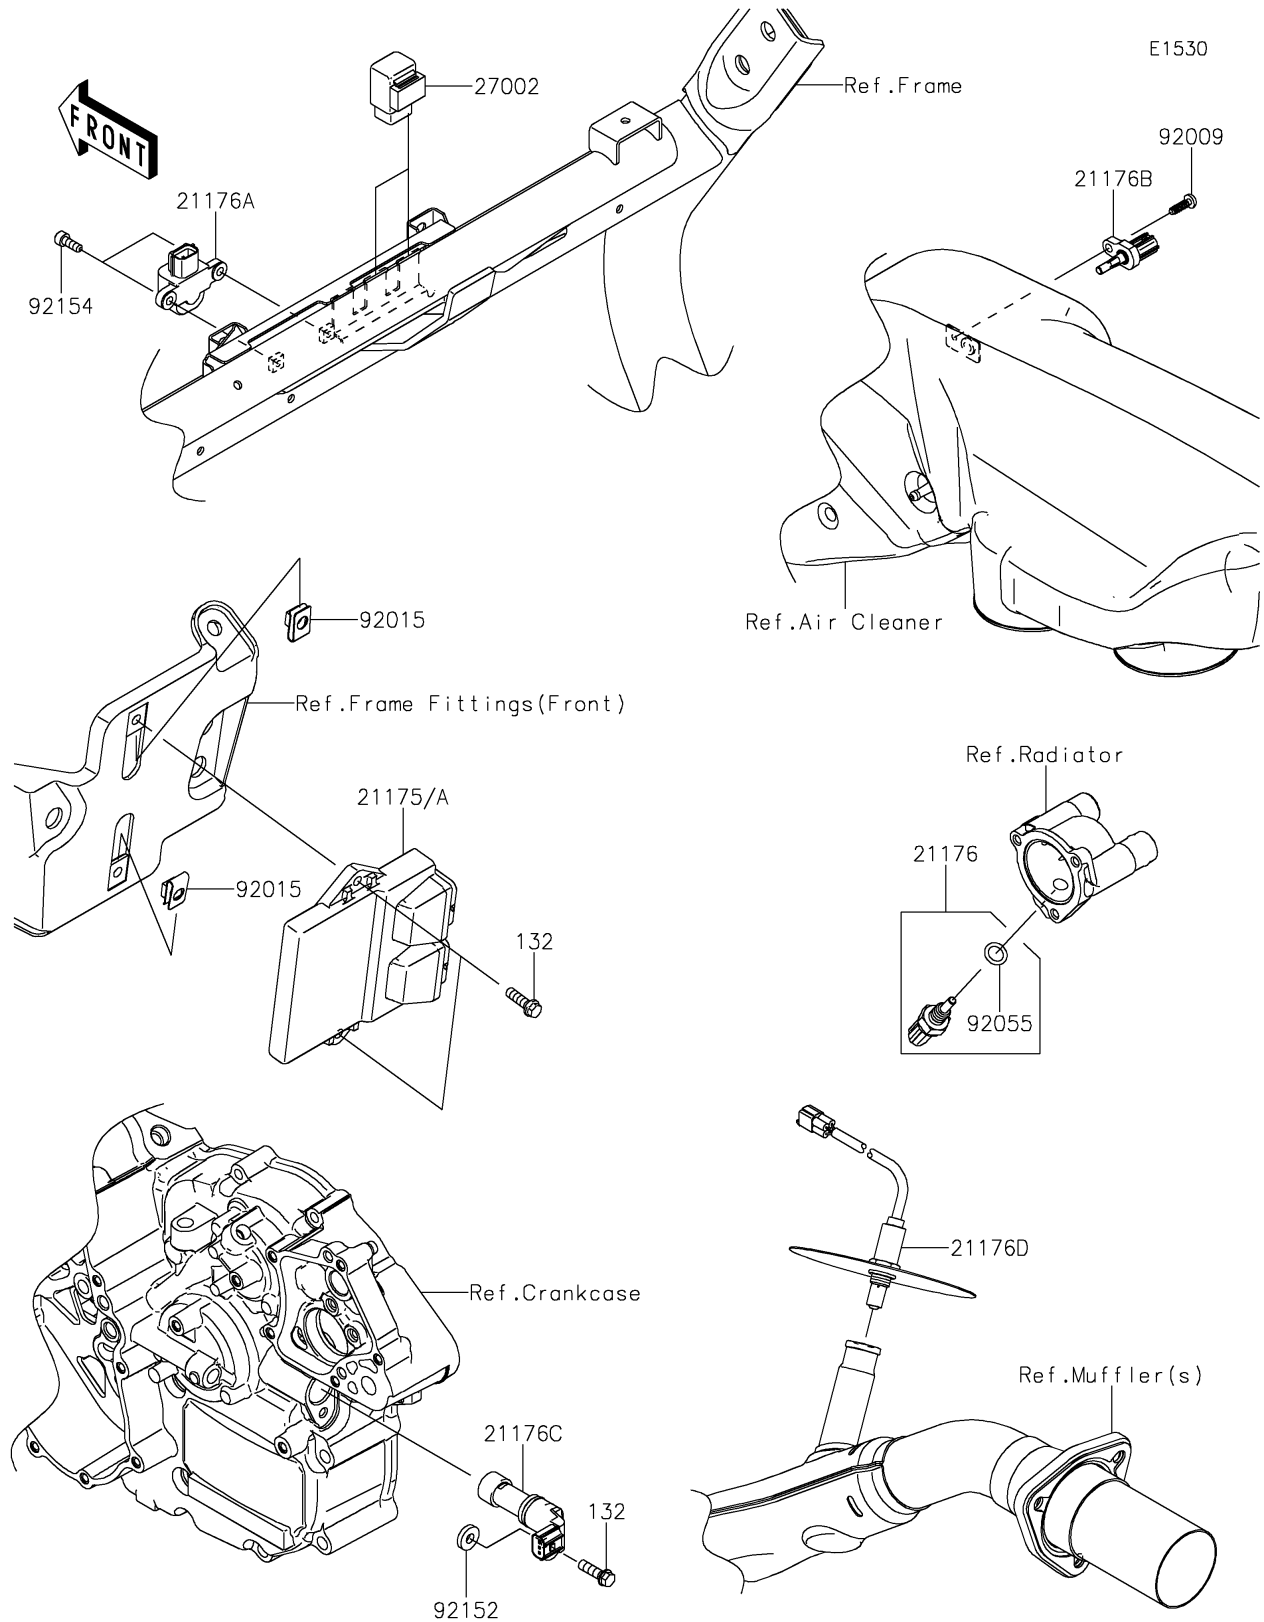

2021 TERYX4™ S CAMO PARTS DIAGRAM

Fuel Injection

2021 TERYX4™ S CAMO PARTS LIST

Fuel Injection

ITEM NAME	PART NUMBER	QUANTITY
CONTROL UNIT-ELECTRONIC (Ref # 21175)	21175-1151	1
CONTROL UNIT-ELECTRONIC (Ref # 21175A)	21175-1258	1
SENSOR,WATER TEMP (Ref # 21176)	21176-0009	1
SENSOR,VEHICLE-DOWN (Ref # 21176A)	21176-0026	1
SENSOR,AIR TEMPERATURE (Ref # 21176B)	21176-0048	1
SENSOR,SPEED (Ref # 21176C)	21176-0712	1
SENSOR,OXYGEN (Ref # 21176D)	21176-0935	1
RELAY-ASSY (Ref # 27002)	27002-1062	2
SCREW,TAPPING,5X16 (Ref # 92009)	92009-1984	1
NUT,6MM (Ref # 92015)	92015-1602	2
RING-O,9.5X1.9 (Ref # 92055)	92055-0016	1
COLLAR,6.5X16X3.2 (Ref # 92152)	92152-1975	1
BOLT,SOCKET,5X14 (Ref # 92154)	92154-1841	2
BOLT-FLANGED-SMALL,6X20 (Ref # 132)	132BA0620	3