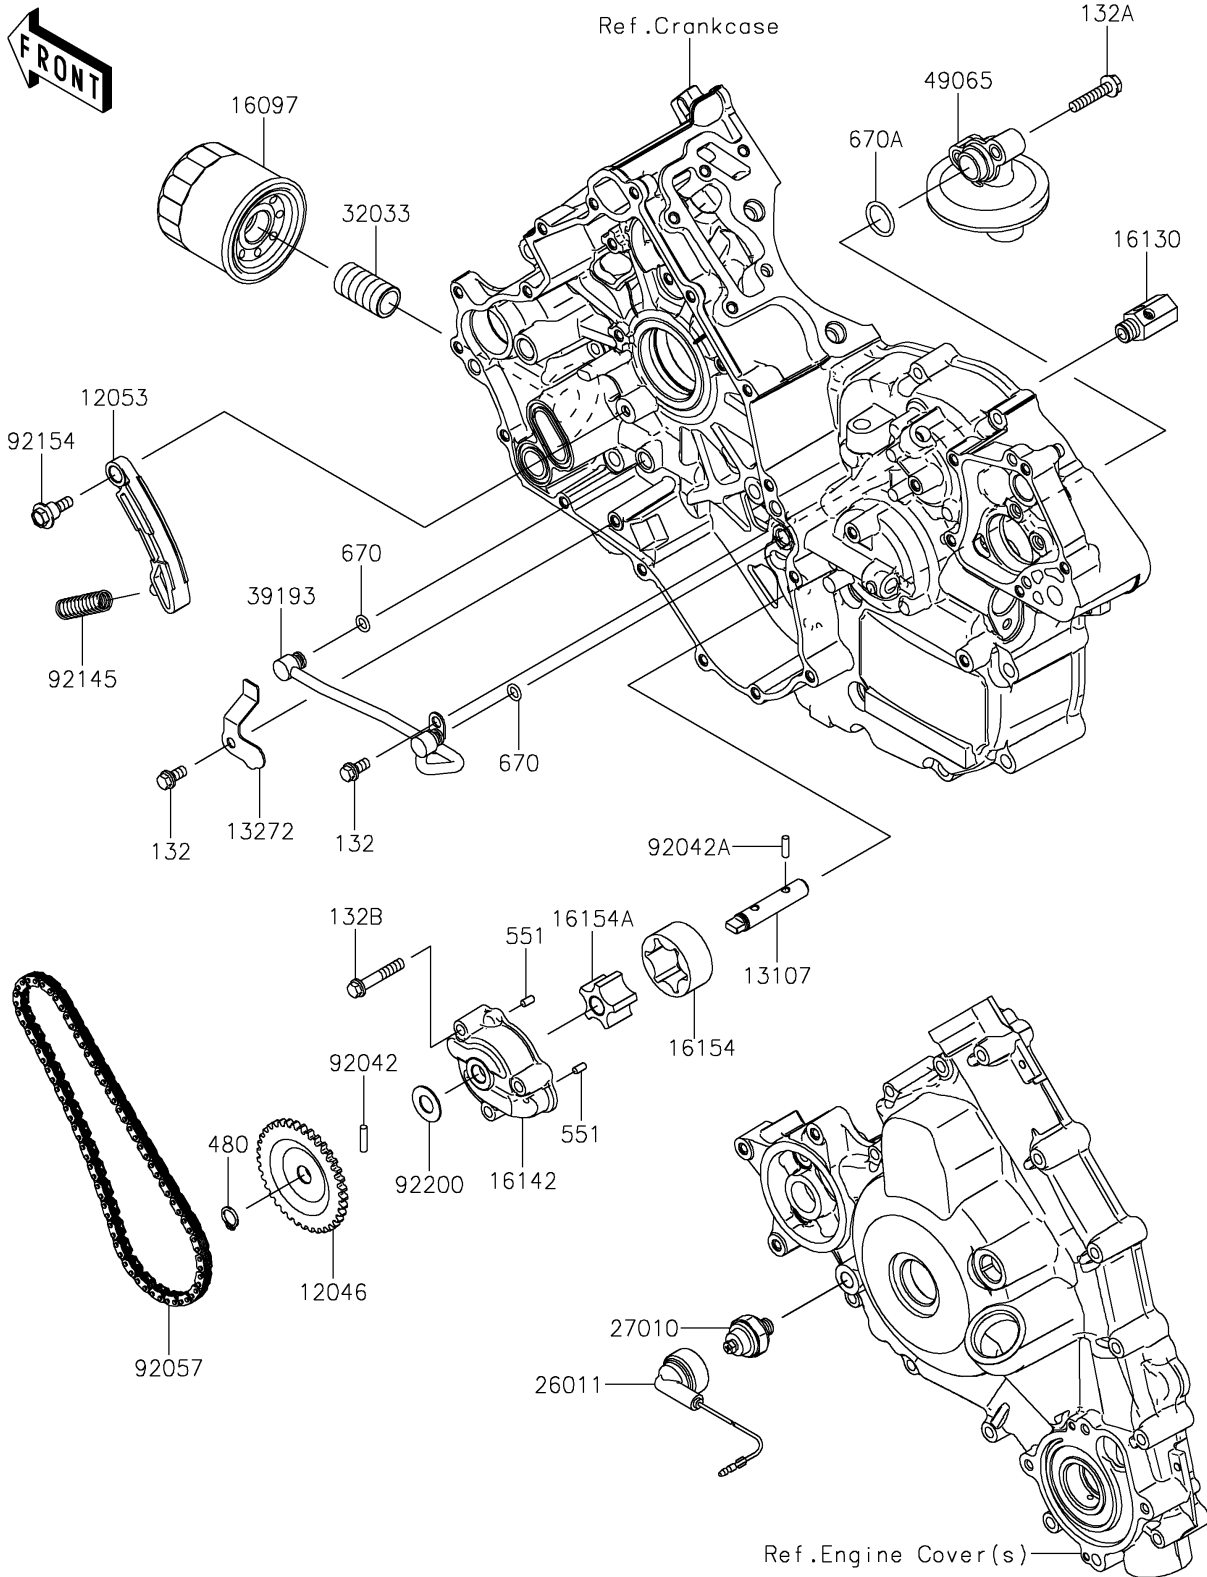

2021 TERYX4™ S CAMO PARTS DIAGRAM

Oil Pump/Oil Filter

E1710

2021 TERYX4™ S CAMO PARTS LIST

Oil Pump/Oil Filter

ITEM NAME	PART NUMBER	QUANTITY
SPROCKET,OIL PUMP,37T (Ref # 12046)	12046-0577	1
GUIDE-CHAIN (Ref # 12053)	12053-0180	1
SHAFT,OIL PUMP (Ref # 13107)	13107-0718	1
PLATE (Ref # 13272)	13272-0988	1
FILTER-ASSY-OIL (Ref # 16097)	16097-0007	1
VALVE-ASSY-RELIEF (Ref # 16130)	16130-1058	1
COVER-PUMP (Ref # 16142)	16142-0704	1
ROTOR-PUMP,OUTER (Ref # 16154)	16154-0706	1
ROTOR-PUMP,INNER (Ref # 16154A)	16154-0707	1
WIRE-LEAD (Ref # 26011)	26011-0818	1
SWITCH,OIL PRESSURE (Ref # 27010)	27010-1313	1
PIPE,OIL FILTER (Ref # 32033)	32033-1535	1
PIPE-OIL (Ref # 39193)	39193-0570	1
FILTER-OIL (Ref # 49065)	49065-0710	1
PIN,DOWEL,4X16.8 (Ref # 92042)	92042-029	1
PIN,DOWEL,4X13.8 (Ref # 92042A)	92042-030	1
CHAIN,DID SCR-0409 SV (Ref # 92057)	92057-0561	1
SPRING (Ref # 92145)	92145-0830	1
BOLT,FLANGED,6X8.3 (Ref # 92154)	92154-0709	1
WASHER,11.3X23X1 (Ref # 92200)	92200-0719	1
BOLT-FLANGED-SMALL,6X12 (Ref # 132)	132BA0612	2
BOLT-FLANGED-SMALL,6X30 (Ref # 132A)	132BA0630	2
BOLT-FLANGED-SMALL,6X35 (Ref # 132B)	132BA0635	3
CIRCLIP-TYPE-C,11MM (Ref # 480)	480J1100	1
PIN-DOWEL,4X8 (Ref # 551)	551A0408	2
O RING,7MM (Ref # 670)	670D1507	2
O RING,18MM (Ref # 670A)	670D2018	1