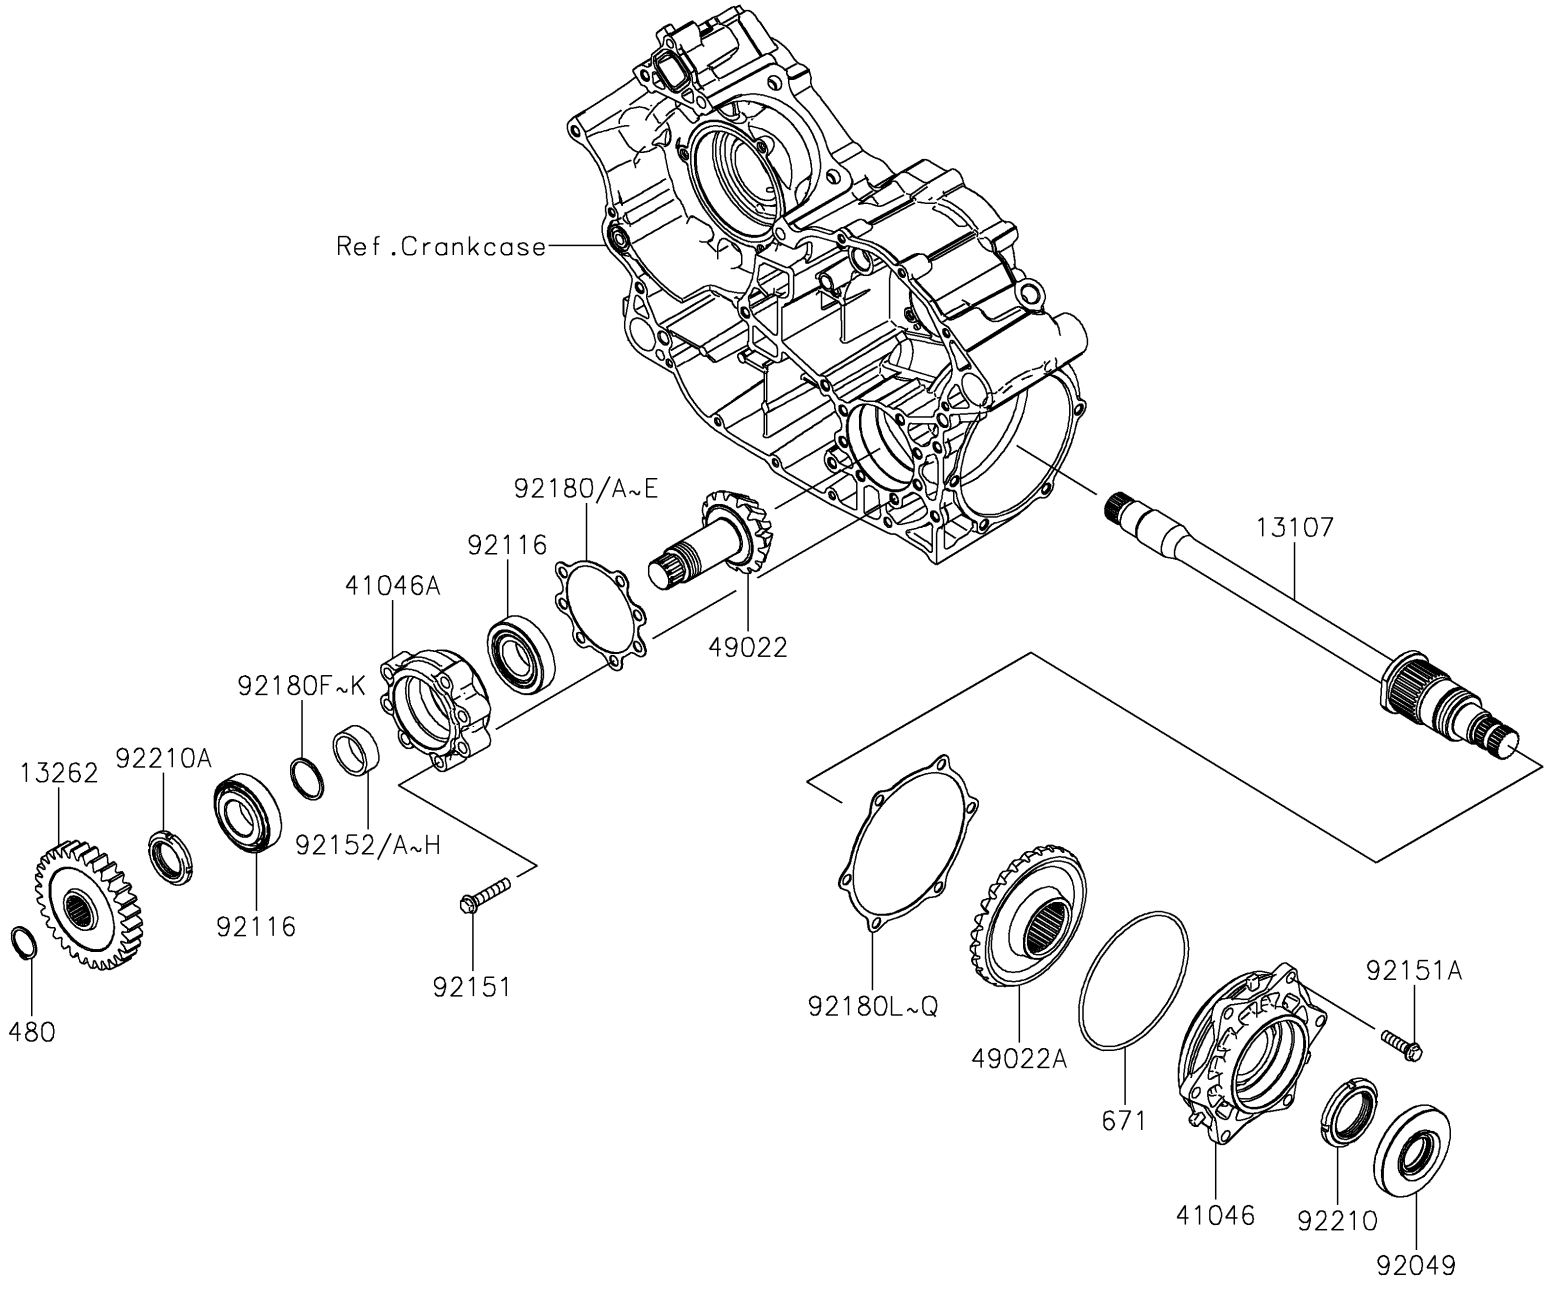

# 2021 TERYX4™ S CAMO PARTS DIAGRAM

Front Bevel Gear

E3131

# 2021 TERYX4™ S CAMO PARTS LIST

Front Bevel Gear

ITEM NAME	PART NUMBER	QUANTITY
-----------	-------------	----------