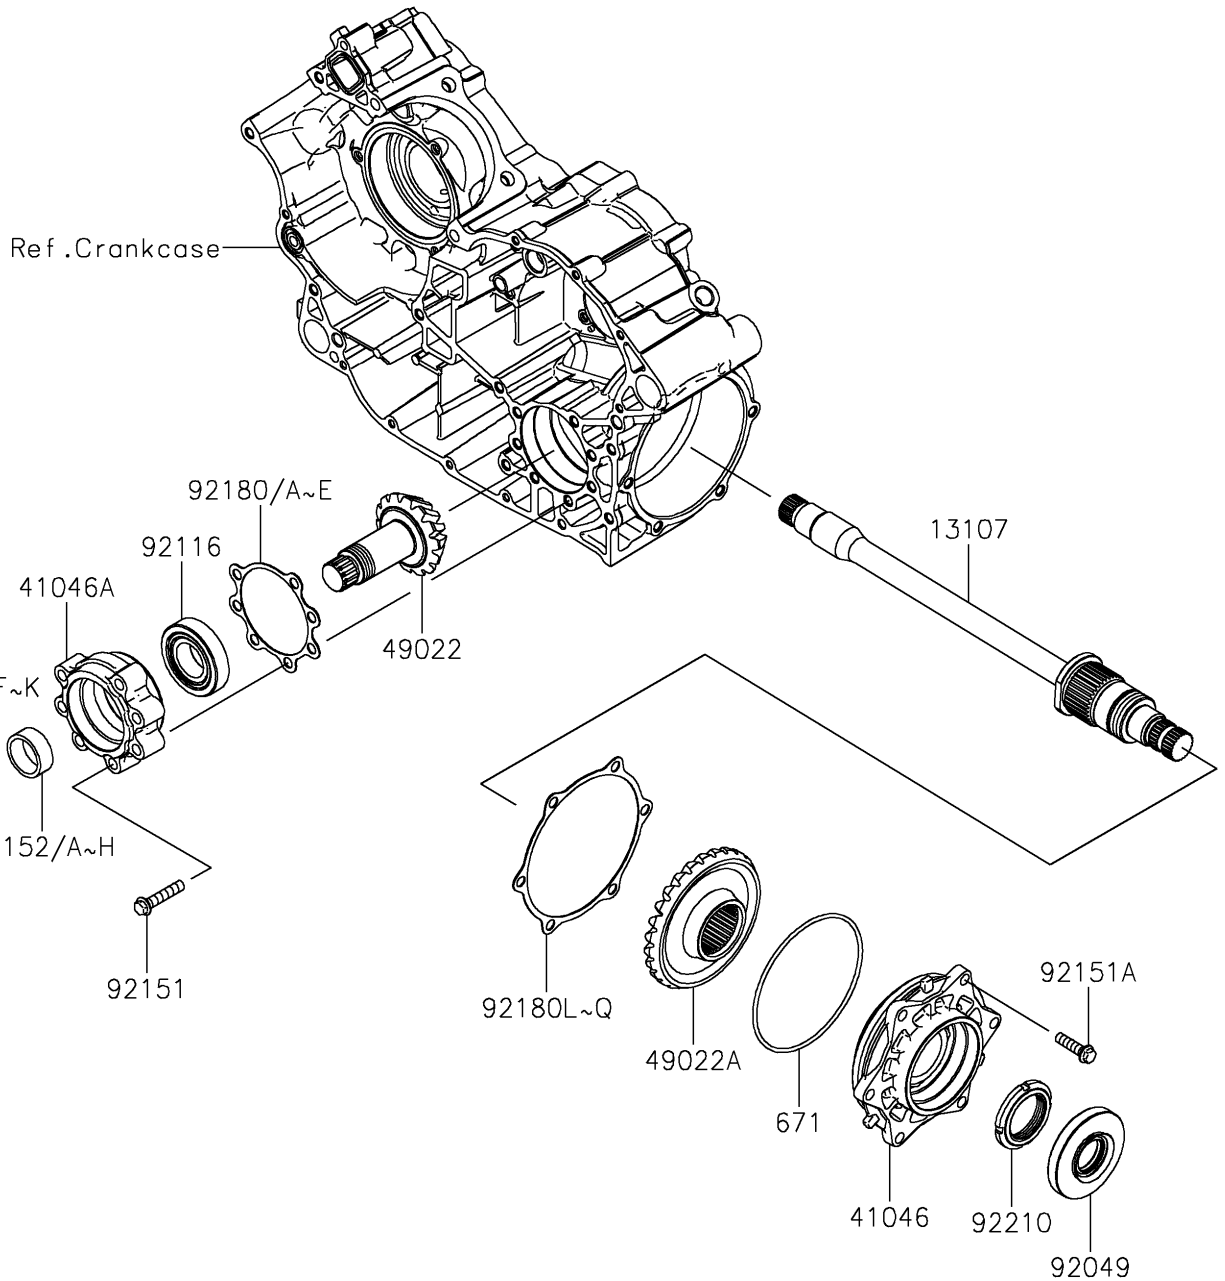

2021 TERYX4™ S CAMO PARTS DIAGRAM

Front Bevel Gear

E3131

2021 TERYX4™ S CAMO PARTS LIST

Front Bevel Gear

ITEM NAME	PART NUMBER	QUANTITY
SHAFT,OUTPUT (Ref # 13107)	13107-0766	1
GEAR,OUTPUT,30T (Ref # 13262)	13262-1142	1
HOUSING-BEARING,DRIVEN (Ref # 41046)	41046-0026	1
HOUSING-BEARING,DRIVE (Ref # 41046A)	41046-0572	1
GEAR-BEVEL,PINION,14T (Ref # 49022)	49022-0602	1
GEAR-BEVEL,DRIVEN,27T (Ref # 49022A)	49022-0603	1
SEAL-OIL (Ref # 92049)	92049-0712	1
BEARING-ROLLER,HR30206JUQU42 (Ref # 92116)	92116-0568	2
BOLT,8X40 (Ref # 92151)	92151-1621	7
BOLT-FLANGED-SMALL,8X30 (Ref # 92151A)	92151-1688	6
COLLAR,30.2X37X13.1 (Ref # 92152)	92152-0947	AR
COLLAR,30.2X37X13.2 (Ref # 92152A)	92152-0948	AR
COLLAR,30.2X37X13.3 (Ref # 92152B)	92152-0949	AR
COLLAR,30.2X37X13.4 (Ref # 92152C)	92152-0950	AR
COLLAR,30.2X37X13.5 (Ref # 92152D)	92152-0951	AR
COLLAR,30.2X37X13.6 (Ref # 92152E)	92152-0952	AR
COLLAR,30.2X37X13.7 (Ref # 92152F)	92152-0953	1
COLLAR,30.2X37X13.8 (Ref # 92152G)	92152-0954	AR
COLLAR,30.2X37X13.9 (Ref # 92152H)	92152-0955	AR
SHIM,DRIVE,T=0.15 (Ref # 92180)	92180-0702	AR
SHIM,DRIVE,T=0.20 (Ref # 92180A)	92180-0703	AR
SHIM,DRIVE,T=0.50 (Ref # 92180B)	92180-0704	AR
SHIM,DRIVE,T=0.80 (Ref # 92180C)	92180-0705	AR
SHIM,DRIVE,T=1.0 (Ref # 92180D)	92180-0706	1
SHIM,DRIVE,T=1.2 (Ref # 92180E)	92180-0707	AR
SHIM,DRIVE,T=1.70 (Ref # 92180F)	92180-0708	AR
SHIM,DRIVE,T=1.72 (Ref # 92180G)	92180-0709	AR
SHIM,DRIVE,T=1.74 (Ref # 92180H)	92180-0710	AR
SHIM,DRIVE,T=1.76 (Ref # 92180I)	92180-0711	AR