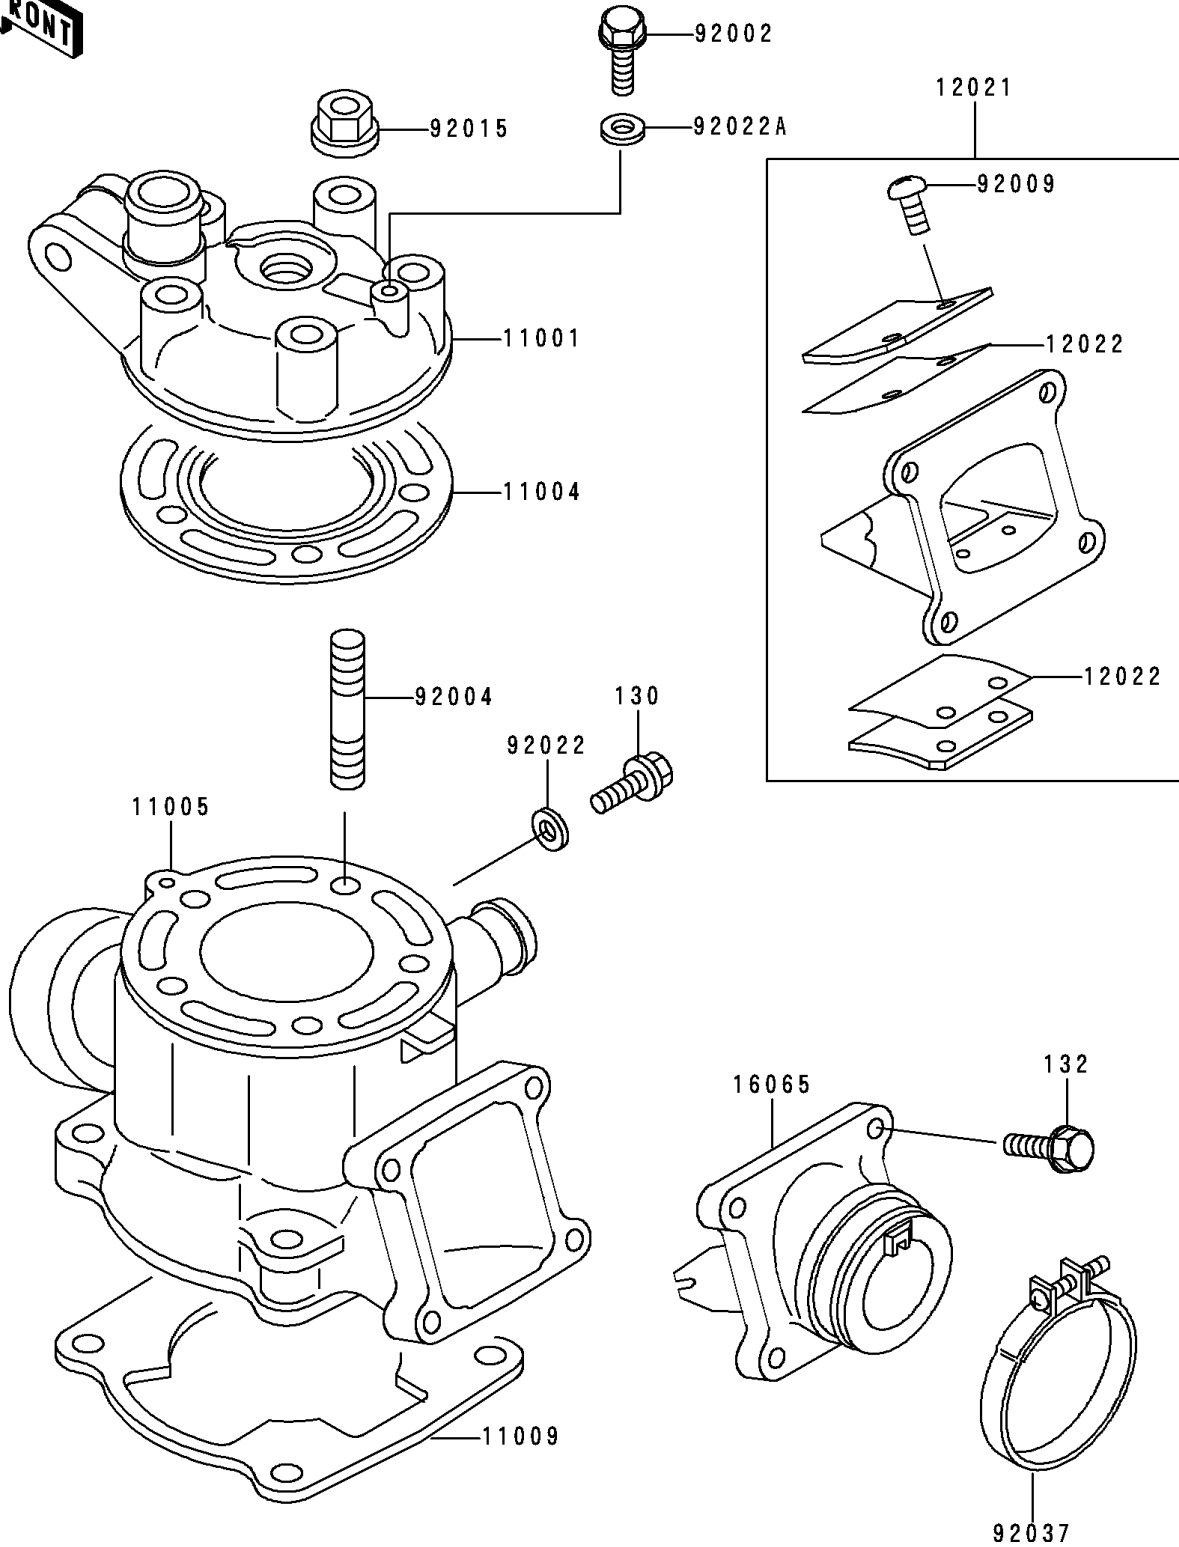

1996 KX80 PARTS DIAGRAM

Cylinder Head/Cylinder

E1110

1996 KX80 PARTS LIST

Cylinder Head/Cylinder

ITEM NAME	PART NUMBER	QUANTITY
BOLT-FLANGED,6X8 (Ref # 130)	130B0608	1
BOLT-FLANGED-SMALL (Ref # 132)	132G0620	4
HEAD-CYLINDER (Ref # 11001)	11001-1371	1
GASKET-HEAD (Ref # 11004)	11004-1213	1
CYLINDER-ENGINE (Ref # 11005)	11005-1674	1
GASKET,CYLINDER BASE (Ref # 11009)	11009-1970	1
VALVE-ASSY-REED (Ref # 12021)	12021-1075	1
VALVE-REED (Ref # 12022)	12022-1054	2
HOLDER-CARBURETOR (Ref # 16065)	16065-1224	1
BOLT,6X10 (Ref # 92002)	92002-1222	1
STUD,8X32 (Ref # 92004)	92004-1197	5
SCREW,REED VALVE (Ref # 92009)	92009-1014	4
NUT,8MM (Ref # 92015)	92015-1143	5
WASHER,6.1X12X1 (Ref # 92022)	92022-077	1
WASHER,6.2X11X1 (Ref # 92022A)	92022-304	1
CLAMP (Ref # 92037)	92037-1843	1