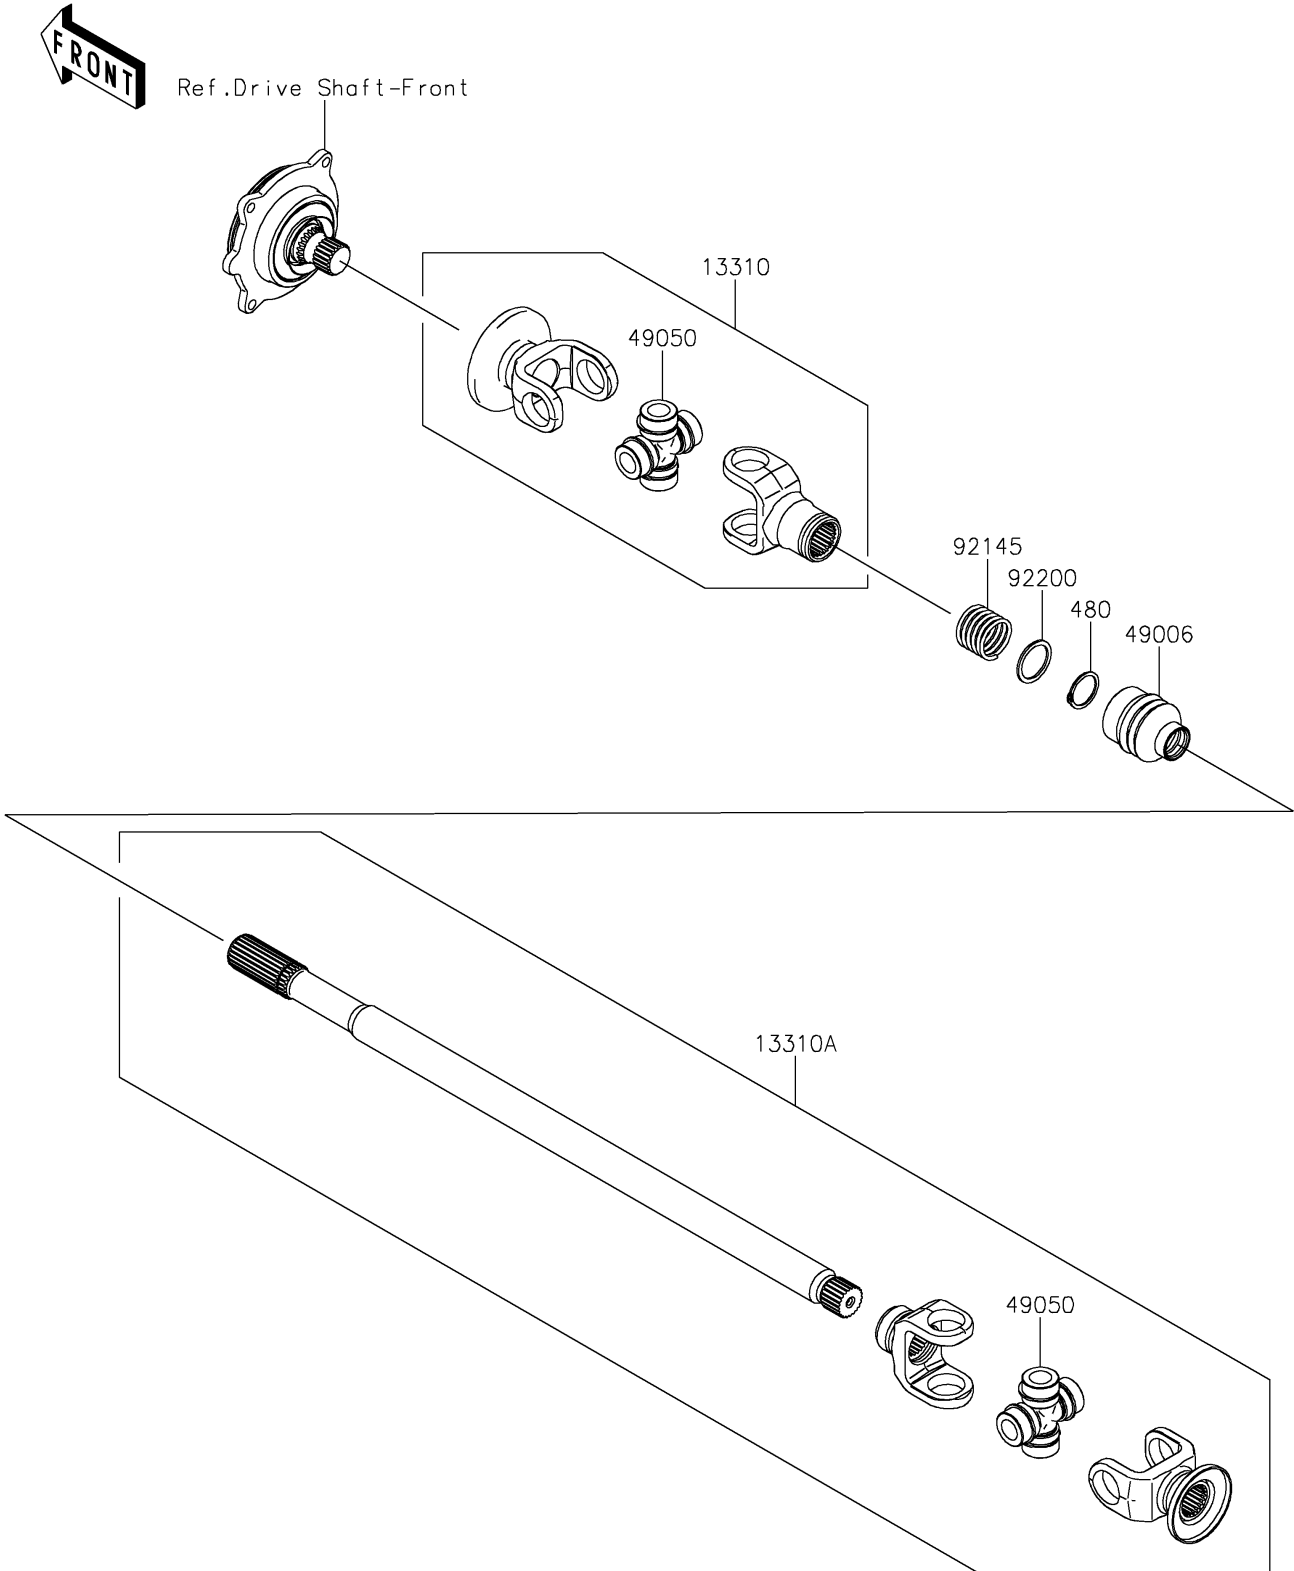

# 2021 TERYX4™ S CAMO PARTS DIAGRAM

Drive Shaft-Propeller

E3135

## 2021 TERYX4™ S CAMO PARTS LIST

### Drive Shaft-Propeller

ITEM NAME	PART NUMBER	QUANTITY
SHAFT-ASSY,FRONT GEAR SIDE (Ref # 13310)	13310-0031	1
SHAFT-ASSY,FRONT ENG SIDE (Ref # 13310A)	13310-0032	1
BOOT,GEAR ASSY SIDE (Ref # 49006)	49006-0108	1
SPIDER (Ref # 49050)	49050-0034	2
SPRING (Ref # 92145)	92145-0823	1
WASHER,25X31X1.5 (Ref # 92200)	92200-0600	1
CIRCLIP-TYPE-C,24MM (Ref # 480)	480J2400	1