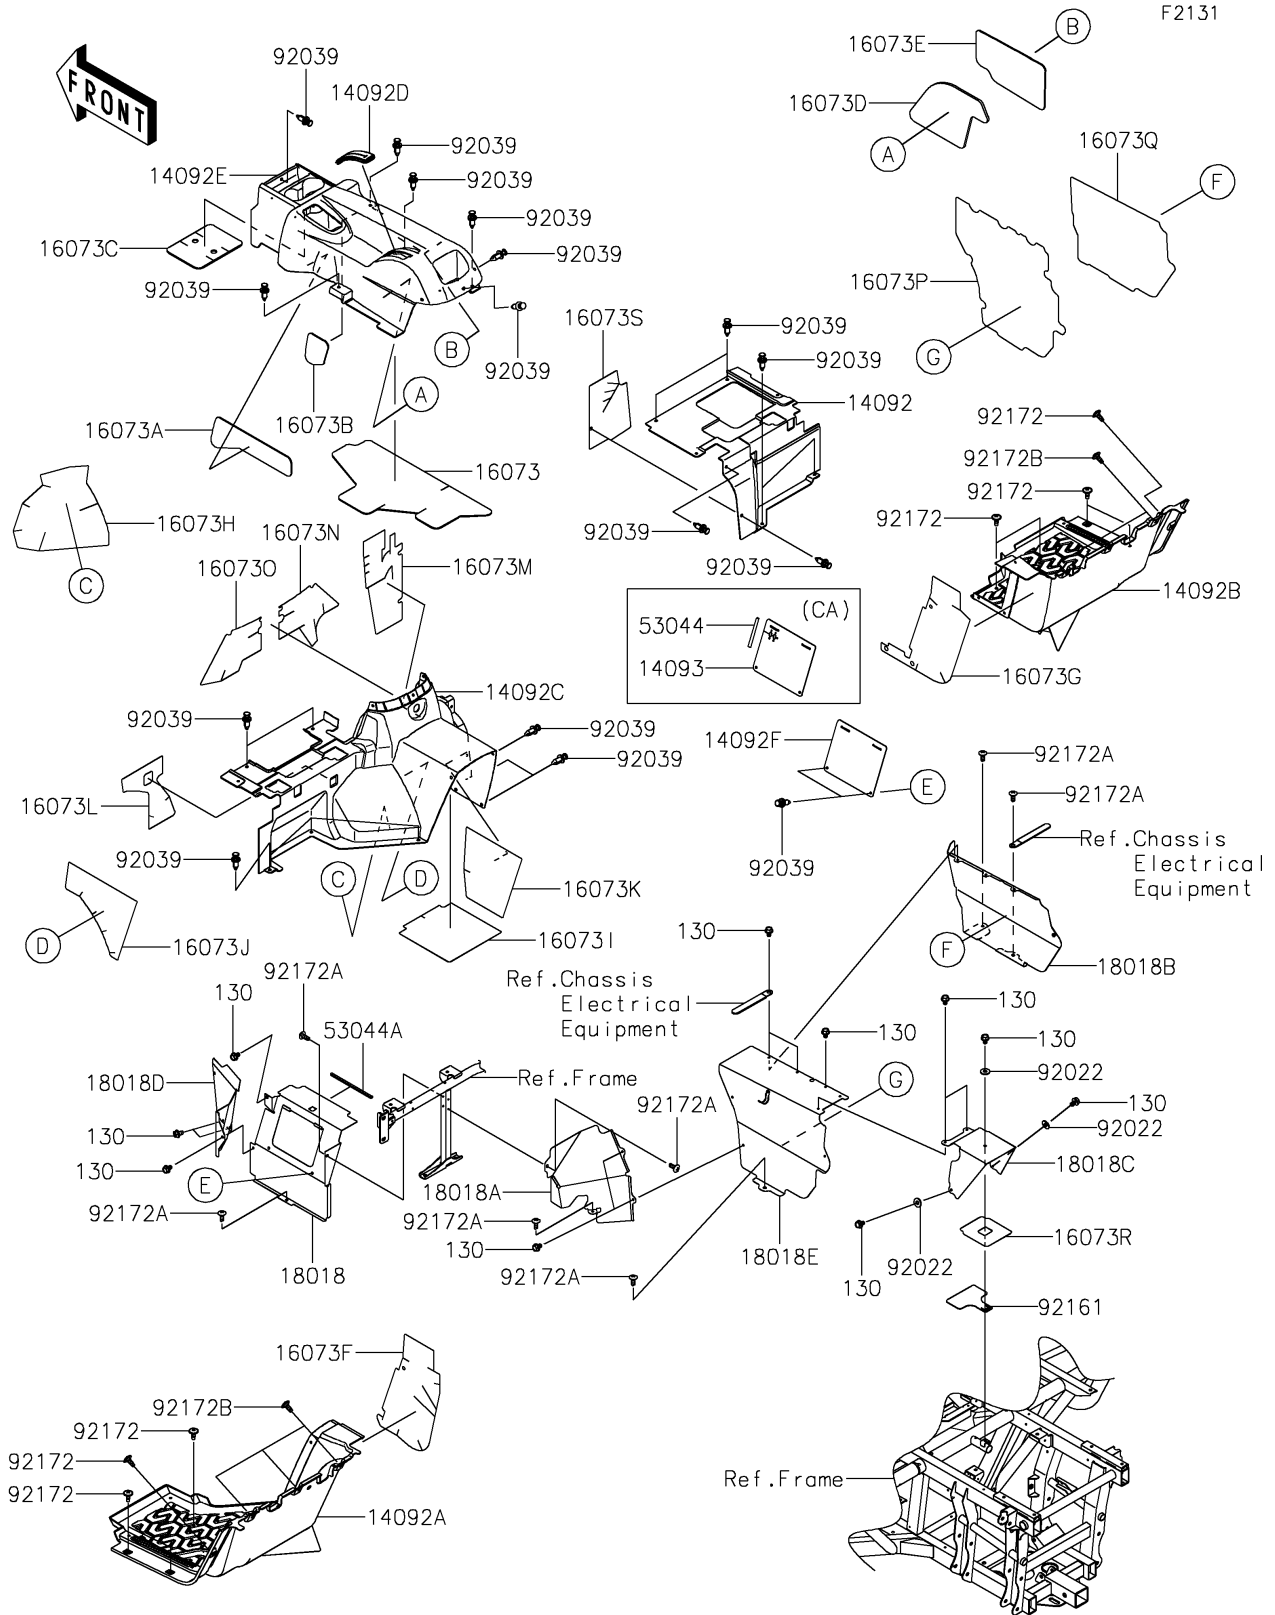

2021 TERYX4™ S CAMO PARTS DIAGRAM

Frame Fittings(Rear)

2021 TERYX4™ S CAMO PARTS LIST

Frame Fittings(Rear)

ITEM NAME	PART NUMBER	QUANTITY
COVER,FR SEAT,RR,RH (Ref # 14092)	14092-0714	1
COVER,RR FLOOR,LH (Ref # 14092A)	14092-0718	1
COVER,RR FLOOR,RH (Ref # 14092B)	14092-0719	1
COVER,FR SEAT,RR,LH (Ref # 14092C)	14092-0722	1
COVER,CENTER CONSOLE,TOP (Ref # 14092D)	14092-0791	1
COVER,CENTER CONSOLE (Ref # 14092E)	14092-1056	1
COVER,MAINTENANCE (Ref # 14092F)	14092-1136	1
COVER,MAINTENANCE (Ref # 14093)	14093-0560	1
INSULATOR,CENTER CONSOLE (Ref # 16073)	16073-0800	1
INSULATOR,CENTER CONSOLE (Ref # 16073A)	16073-0801	1
INSULATOR,CENTER CONSOLE (Ref # 16073B)	16073-0802	1
INSULATOR,CENTER CONSOLE (Ref # 16073C)	16073-0803	1
INSULATOR,CENTER CONSOLE (Ref # 16073D)	16073-0804	1
INSULATOR,CENTER CONSOLE (Ref # 16073E)	16073-0805	1
INSULATOR,RR FLOOR,LH (Ref # 16073F)	16073-0907	1
INSULATOR,RR FLOOR,RH (Ref # 16073G)	16073-0908	1
INSULATOR,FR SEAT,RR (Ref # 16073H)	16073-0909	1
INSULATOR,FR SEAT,RR (Ref # 16073I)	16073-0910	1
INSULATOR,FR SEAT,RR (Ref # 16073J)	16073-0911	1
INSULATOR,FR SEAT,RR (Ref # 16073K)	16073-0912	1
INSULATOR,FR SEAT,RR (Ref # 16073L)	16073-0913	1
INSULATOR,FR SEAT,RR (Ref # 16073M)	16073-0914	1
INSULATOR,FR SEAT,RR (Ref # 16073N)	16073-0915	1
INSULATOR,FR SEAT,RR (Ref # 16073O)	16073-0916	1
INSULATOR,RR TUNNEL,LH (Ref # 16073P)	16073-0919	1
INSULATOR,RR TUNNEL,RH (Ref # 16073Q)	16073-0920	1
INSULATOR,RR TUNNEL,RR (Ref # 16073R)	16073-0921	1
INSULATOR,FR SEAT,RR (Ref # 16073S)	16073-0922	1
PLATE-HEAT GUARD,LH UD SEAT,FR (Ref # 18018)	18018-0042	1