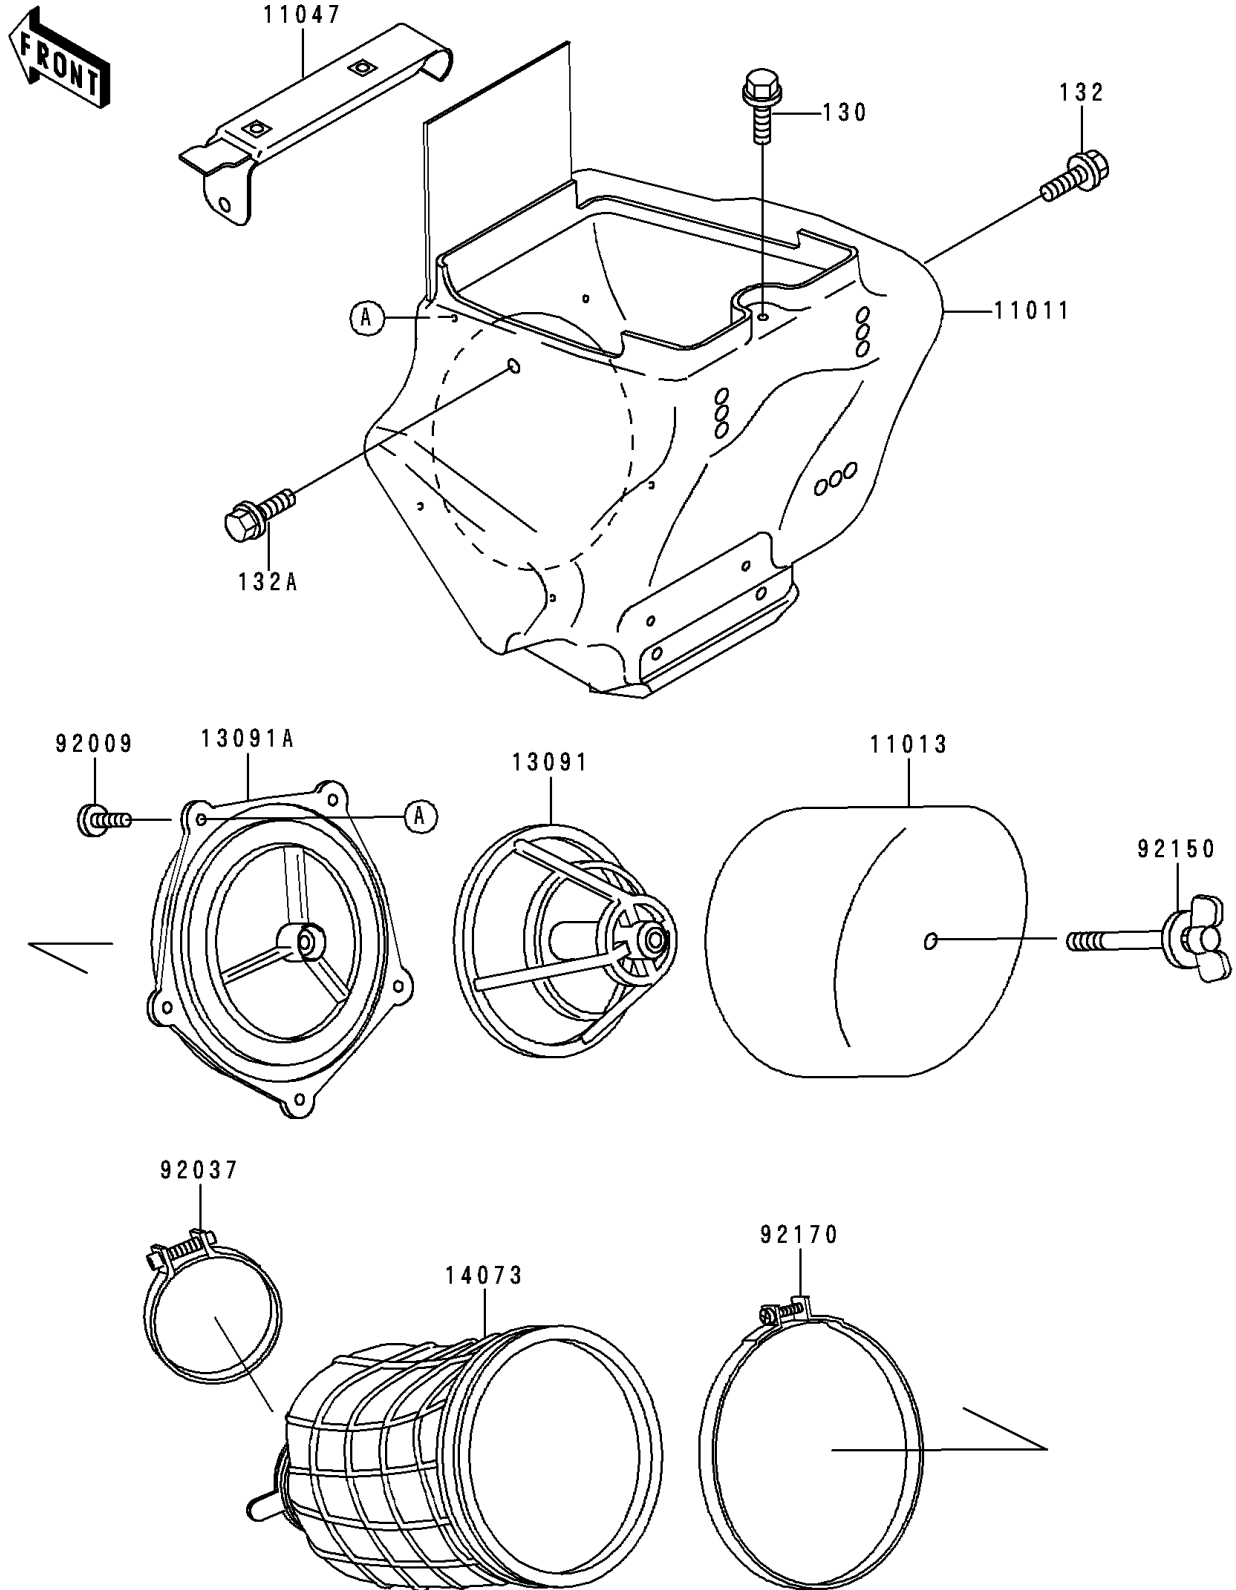

1996 KX80 PARTS DIAGRAM

Air Cleaner

E1130

1996 KX80 PARTS LIST

Air Cleaner

ITEM NAME	PART NUMBER	QUANTITY
BOLT-FLANGED (Ref # 130)	130G0608	1
BOLT-FLANGED-SMALL (Ref # 132)	132G0614	1
BOLT-FLANGED-SMALL (Ref # 132A)	132G0620	1
CASE-AIR FILTER (Ref # 11011)	11011-1426	1
ELEMENT-AIR FILTER (Ref # 11013)	11013-1201	1
BRACKET,IGNITER (Ref # 11047)	11047-1361	1
HOLDER,ELEMENT (Ref # 13091)	13091-1696	1
HOLDER (Ref # 13091A)	13091-1697	1
DUCT,AIR FILTER (Ref # 14073)	14073-1448	1
SCREW,TAPPING,5X14 (Ref # 92009)	92009-1197	5
CLAMP,55MM (Ref # 92037)	92037-1486	1
BOLT,WING (Ref # 92150)	92150-1565	1
CLAMP,126MM (Ref # 92170)	92170-1194	1